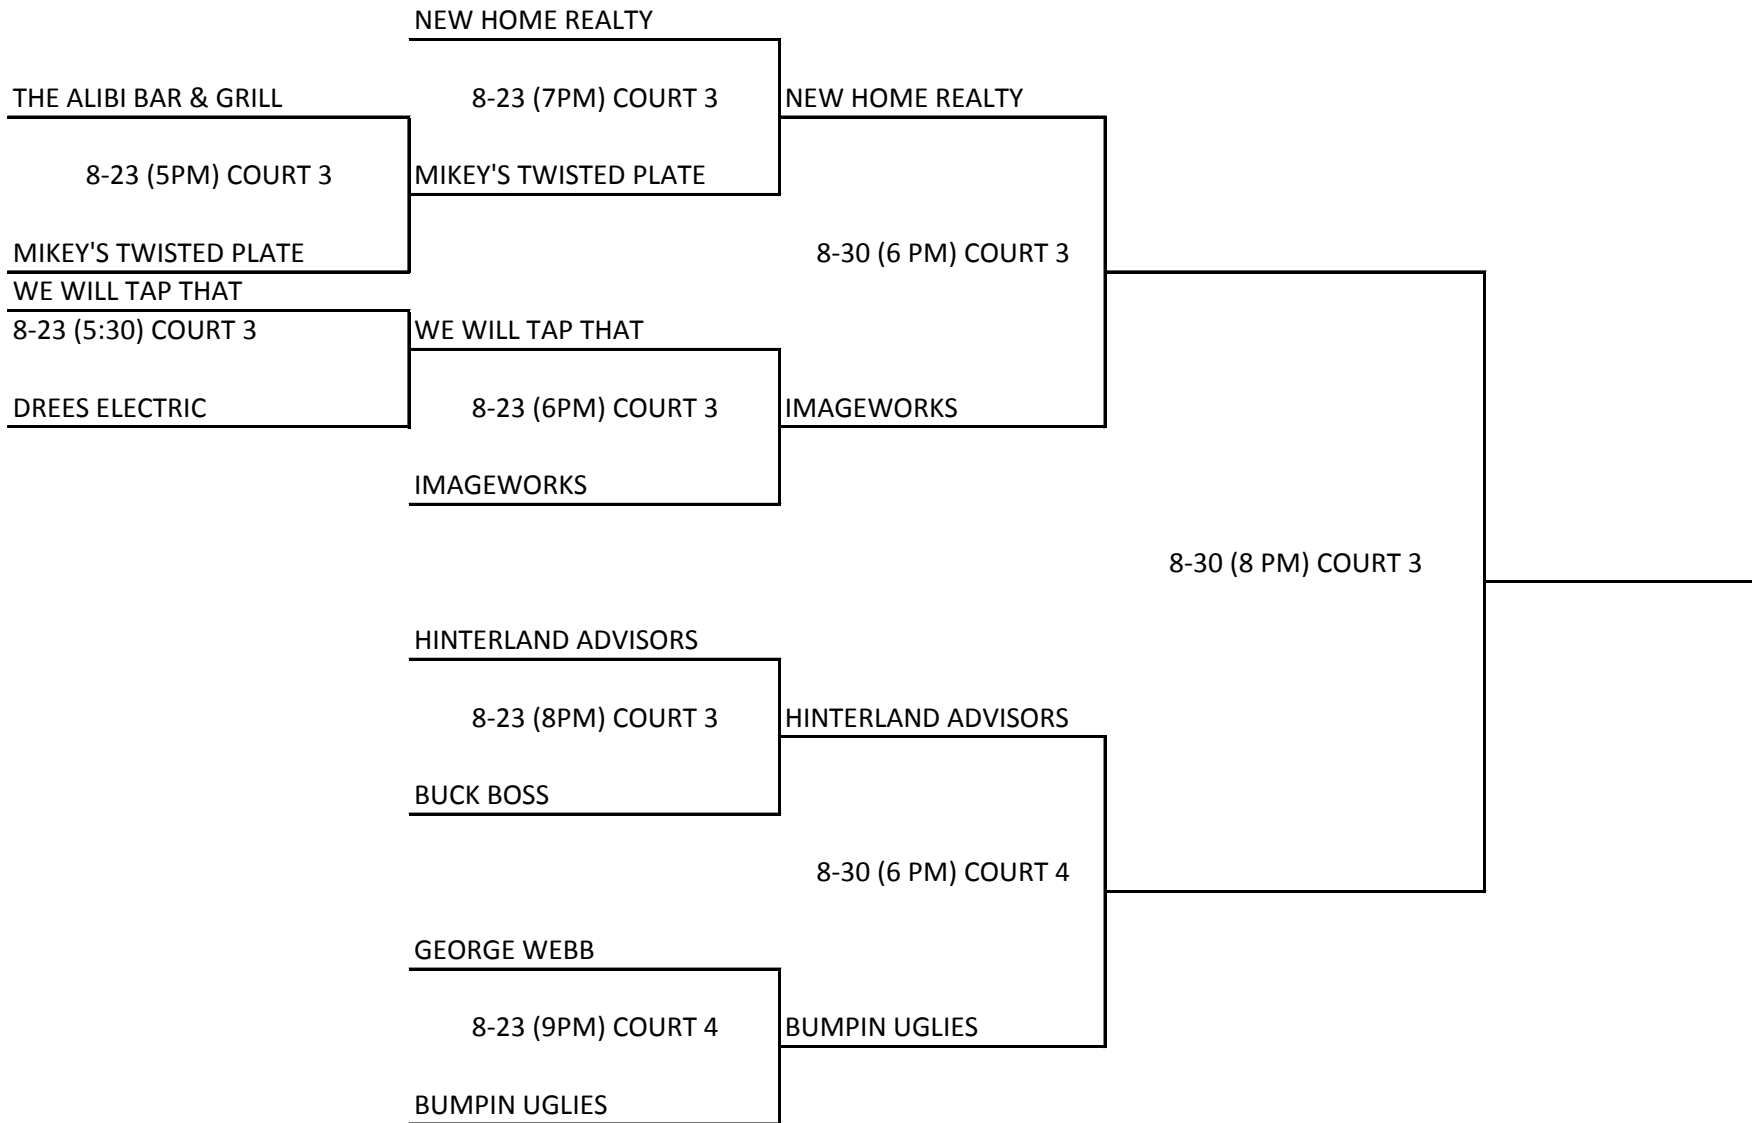

DIVISION 1
2018 MILLER MIXED LEAGUE

WAUPACA FOUNDRY

Wed., 8-22 (5PM) COURT 1
DEXTER'S

WAUPACA FOUNDRY

8-30 (8PM) COURT 1

SPORTS CORNER

Wed., 8-22 (5PM) COURT 4
BAY CITIES INSURANCE

SPORTS CORNER

DIV 2
2018 MILLER MIXED LEAGUE

DIV 3
2018 MILLER MIXED LEAGUE

DIV 4
2018 MILLER MIXED LEAGUE

DIV 5
2018 MILLER MIXED LEAGUE