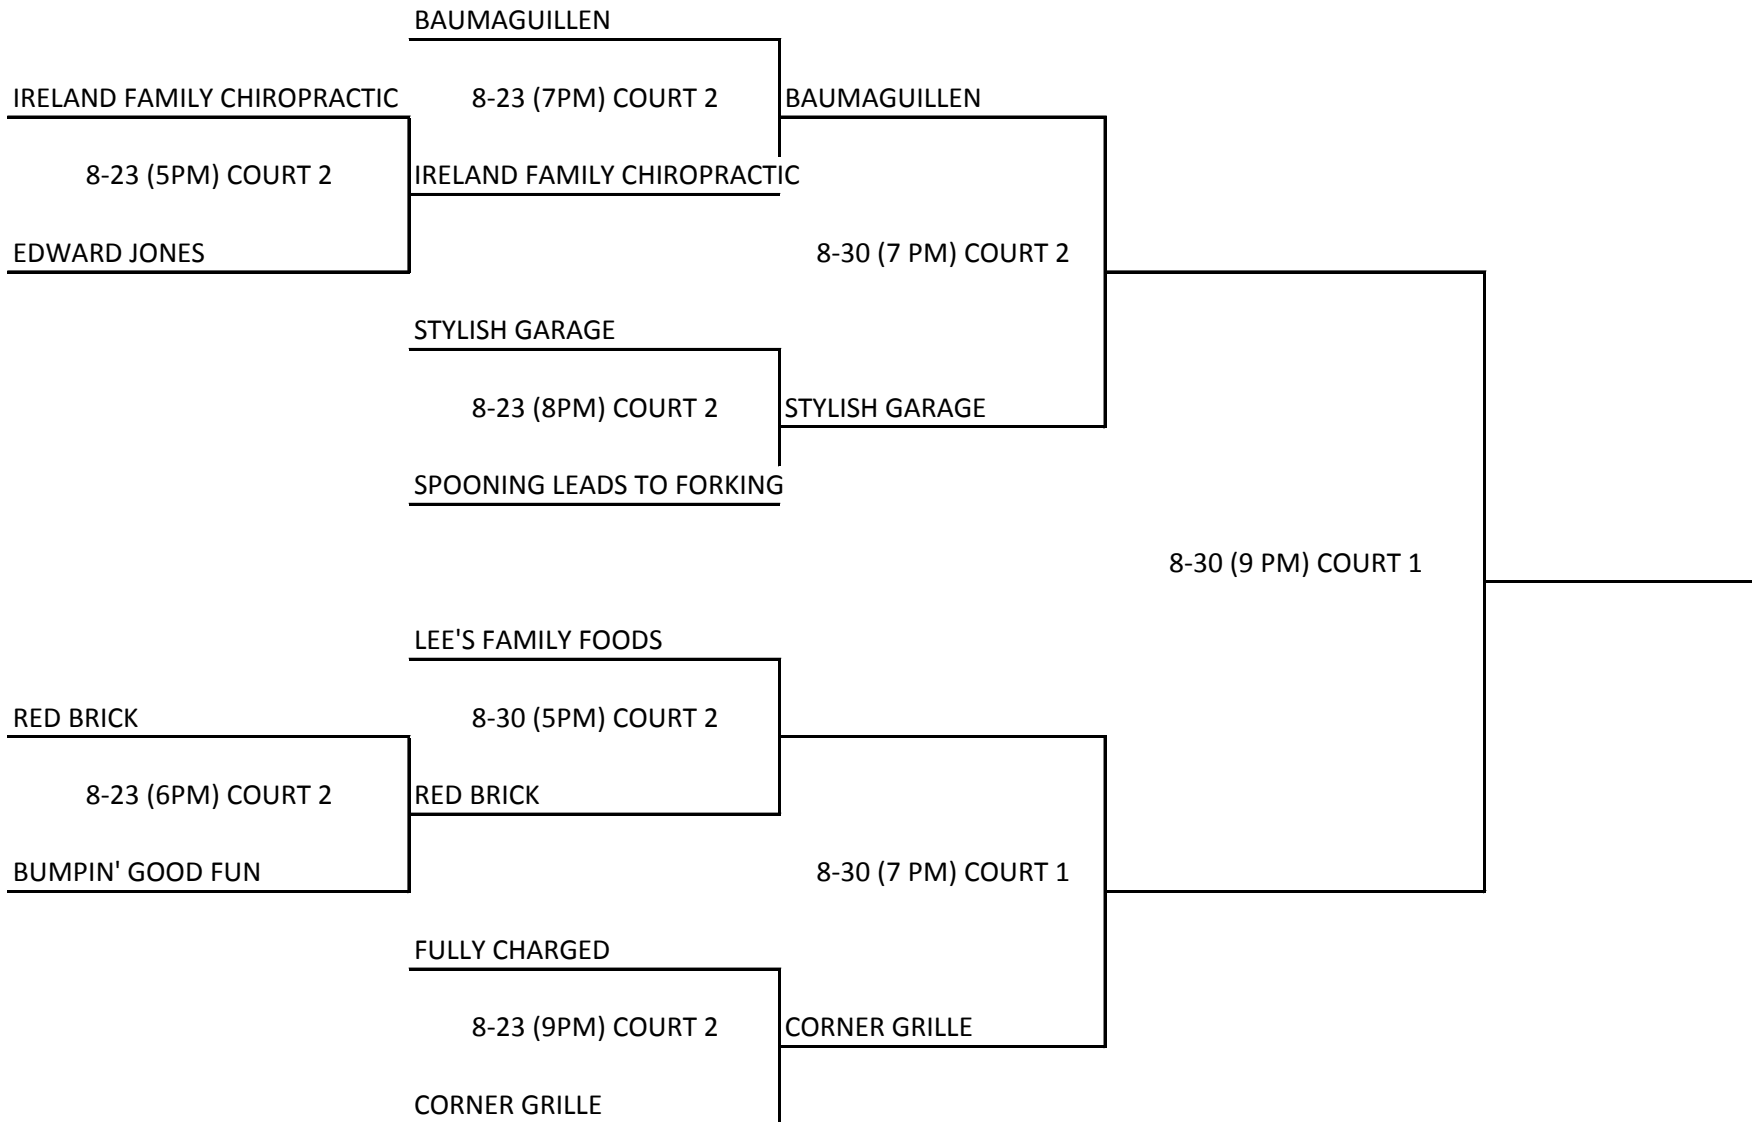

DIVISION 1
2018 MILLER MIXED LEAGUE

WAUPACA FOUNDRY

Wed., 8-22 (5PM) COURT 1
DEXTER'S

WAUPACA FOUNDRY

8-30 (8PM) COURT 1

SPORTS CORNER

Wed., 8-22 (5PM) COURT 4
BAY CITIES INSURANCE

SPORTS CORNER

DIV 2
2018 MILLER MIXED LEAGUE

DIV 3
2018 MILLER MIXED LEAGUE

DIV 4
2018 MILLER MIXED LEAGUE

DIV 5
2018 MILLER MIXED LEAGUE