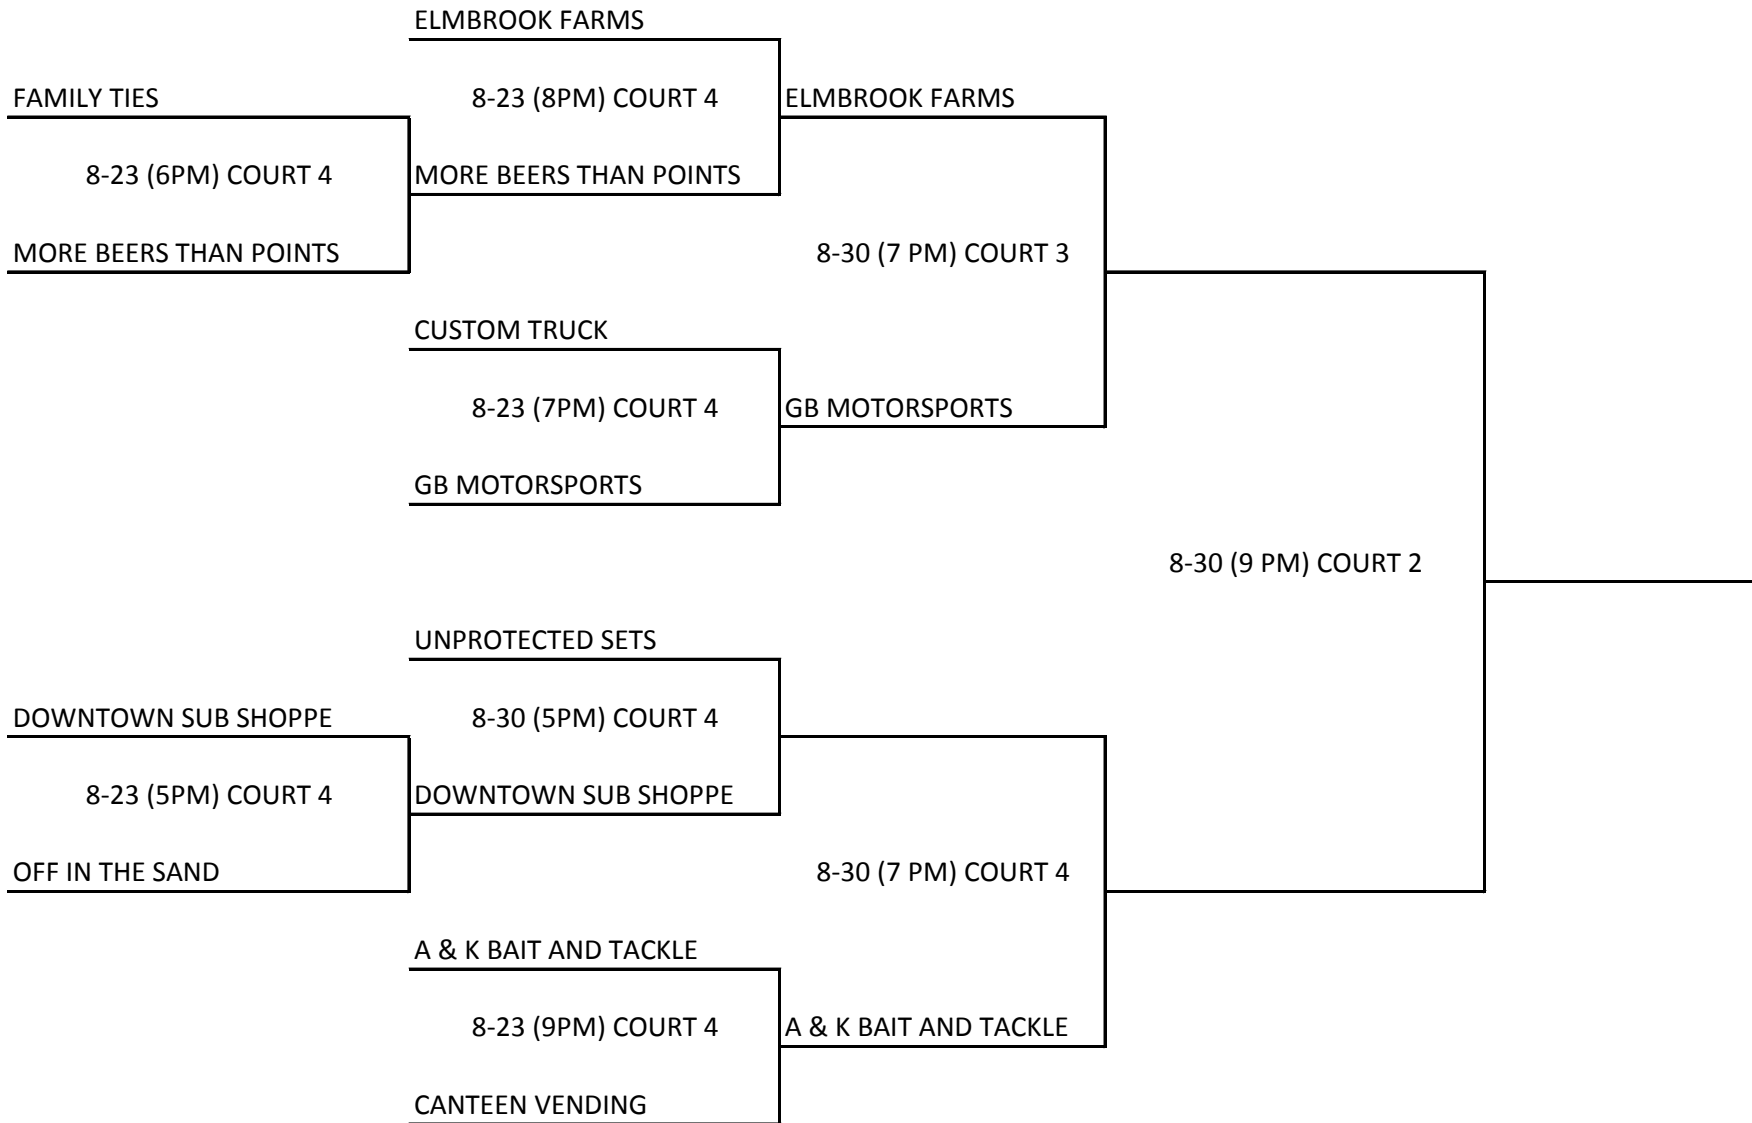

DIVISION 1
2018 MILLER MIXED LEAGUE

WAUPACA FOUNDRY

Wed., 8-22 (5PM) COURT 1
DEXTER'S

WAUPACA FOUNDRY

8-30 (8PM) COURT 1

SPORTS CORNER

Wed., 8-22 (5PM) COURT 4
BAY CITIES INSURANCE

SPORTS CORNER

DIV 2
2018 MILLER MIXED LEAGUE

DIV 3
2018 MILLER MIXED LEAGUE

DIV 4
2018 MILLER MIXED LEAGUE

DIV 5
2018 MILLER MIXED LEAGUE