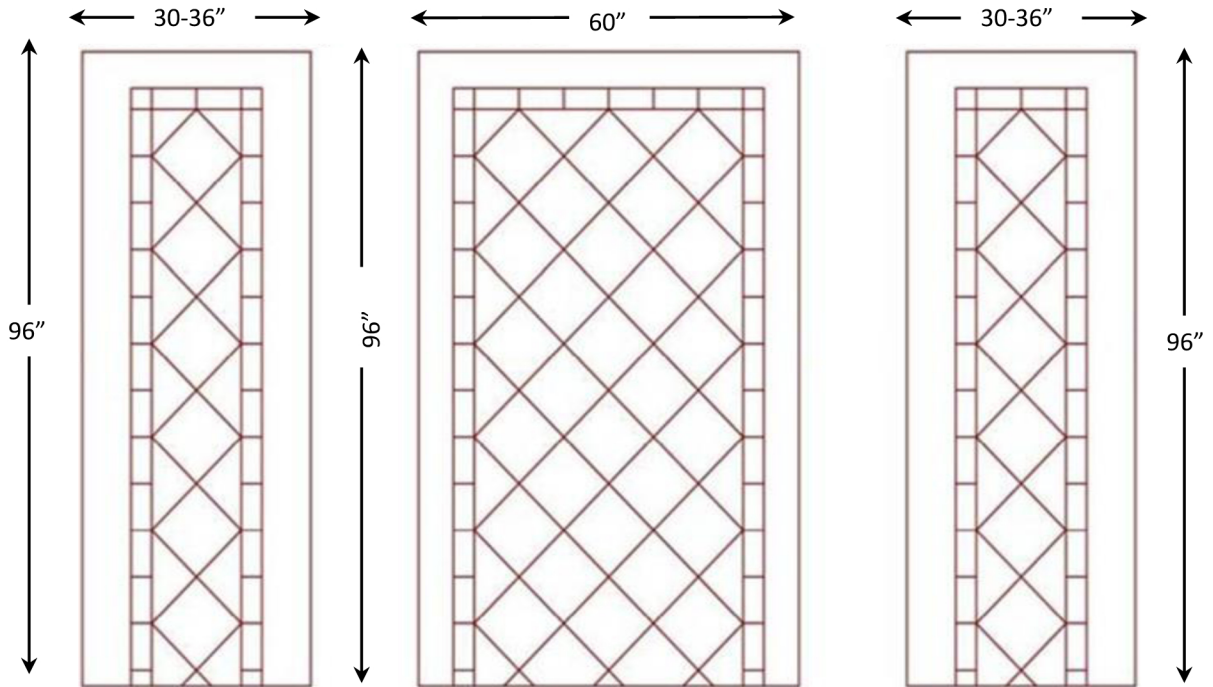

# SS-5800

## Standard Features:

- Up to 96" (244 cm) Max height.
- Back Wall: 60" (152 cm) Max width.
- Side Walls: Up to 36" (91 cm) Max width.
- ¼ Nominal thickness.
- Gloss & Matte Finish.

## Optional Accesories:

- 2 x 1 ¼" x up to 96" Trim Strips
- 2 x ¾" x up to 96" Trim Strips
- Soap Dishes
- Shampoo Shelves
- Foot Rests
- Accesorie ledge

[www.ffeinternational.ca](http://www.ffeinternational.ca)