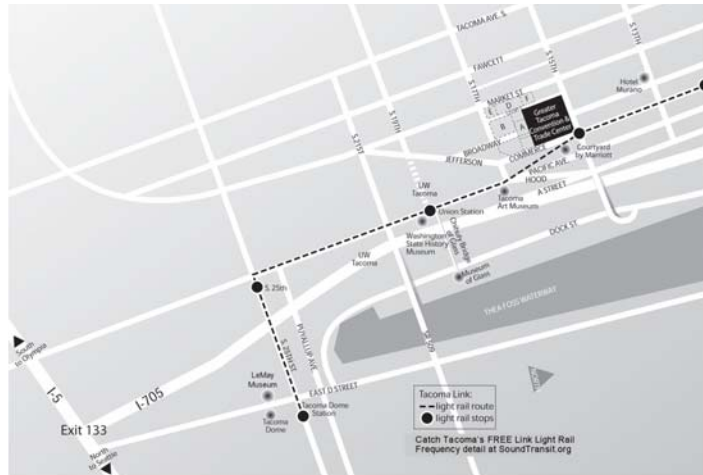

GTCC PARKING LOTS

Directions from I-5

Take Exit 133
Toward I-705 City Center
Toward A St/City Center
15th St/Pacific Ave Exit
Straight on 15th
Left on Market St
Left on 17th St to access
lots *A, B, D & E

*Lot A in the garage
is van accessible

Rates (subject to change)

\$6.00 0-4 hours
\$12.00 4+ hours/All Day

DOWNTOWN TACOMA MAP & LINK LIGHT RAIL ROUTE

Downtown Tacoma information:

Greater Tacoma Convention Center - tacomaconventioncenter.org