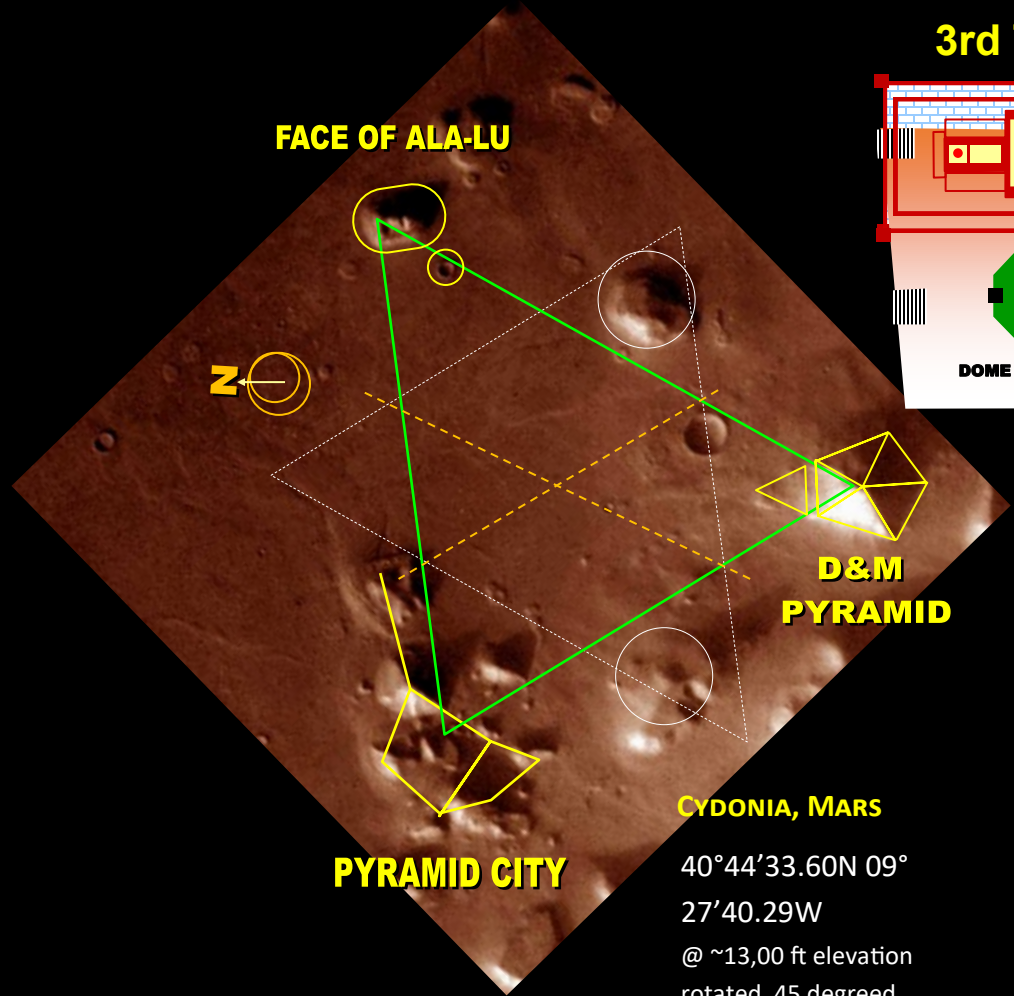

# GUARDIANS OF ZION'S GATES

The purpose of this study is to strongly suggest that the true location of the Holy of Holies or that of where the Temple of YHVH once stood and will on the Temple Mount in Jerusalem can be deciphered by the Ba'albek Temple Man template. In the continuing quest to ascertain where the true location of the Temples of YHVH once stood, the following evidence will be presented although it is merely a correlation and supposition based on the inference of a 'Temple Man' motif. Is such a template valid or Biblical? It is circumstantial evidence and the Bible does not out-right specify or infer that the sacred measurements given to Moses to build first the Tabernacle and then to King David's heart's desire to build a Temple depicted an anthropomorphic pattern. However, upon careful mathematical calculations and relationships, the various measurement that constituted the Tabernacle and the Temple structures appeared to be in such a composition. This notion has first been attributed to the work and research done by Tony Badillo from TempleSecrets.info. He used the Temple of Solomon to deduce various amazing compositions to show that in fact the Temple could be construed to depict that of a Temple-Man. Moreover, it was and is suggested that this anthropomorphic factor that is occurring is a divine pattern and reflection of Christ that is the measure and form of all that is. This notion of temples being fashioned in the form of a man is not uncommon since recorded history and humans started building temples.

**7 Arches**  
Intercontinental

**7 Stars**  
'Pyramid City'

**FACE OF ALA-LU**

**CYDONIA, MARS**  
40°44'33.60N 09°  
27'40.29W  
@ ~13,00 ft elevation  
rotated 45 degreed  
counter clockwise