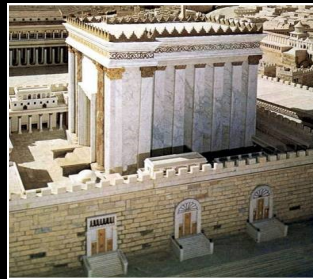

THE JEWISH 3RD TEMPLE

CONCEPTUALIZATION BASED ON THE DOME OF THE TABLETS LOCATION WITH TAURUS-PLEIADES PATTERN

TEMPLE MOUNT

The City of the KING
THE PARADISE OF GOD

1st & 2nd Temple

הר הבית