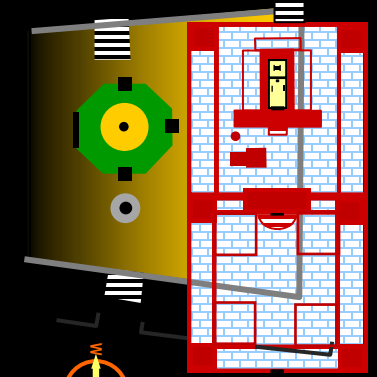

3rd TEMPLE POSSIBLE LAYOUT