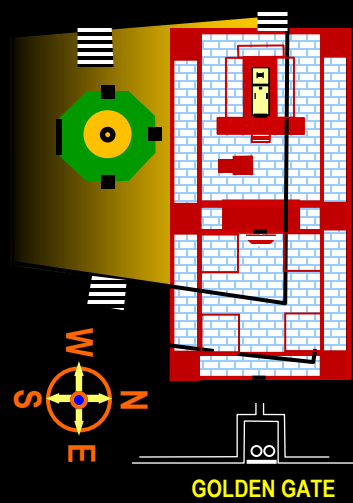

Dome of the Tablets

**PHI RATIO**  
proportion of distance and  
'prophetic time'

**Golden Gate**

Temple of the  
'Shining One'

**DOME**  
**OF THE TABLETS**

Speculated location of  
true Holy of Holies

# THE JEWISH 3RD TEMPLE

CONCEPTUALIZATION BASED ON THE DOME OF THE TABLETS LOCATION AND STAR PYRAMID ALIGNMENTS

**TEMPLE MOUNT**  
Jerusalem, Israel

★ 1st & 2nd Temple  
הר הבית

☀ Sun  
GOLD  
قبة الصخرة

☾ Moon  
SILVER  
المسجد الاقصى

# THE JEWISH 3RD TEMPLE

CONCEPTUALIZATION BASED ON THE DOME OF THE TABLETS LOCATION AND ORION'S CELESTIAL GATES

DOMES OF THE ROCK 3rd TEMPLE

3rd TEMPLE POSSIBLE LAYOUT

GOLDEN GATE

Type of 'Orion'

**ARK OF THE COVENANT**  
(Ark's design by Wyatt's eyewitness)

ALTAR OF SACRIFICE  
DEC 10, 2018

3RD TEMPLE?  
3-4 Year-Old Red Heifer  
2018 + 4 Year Window

2022?

**DOME OF SPIRITS**  
Speculated center  
of Holy of Holies

3rd Temple