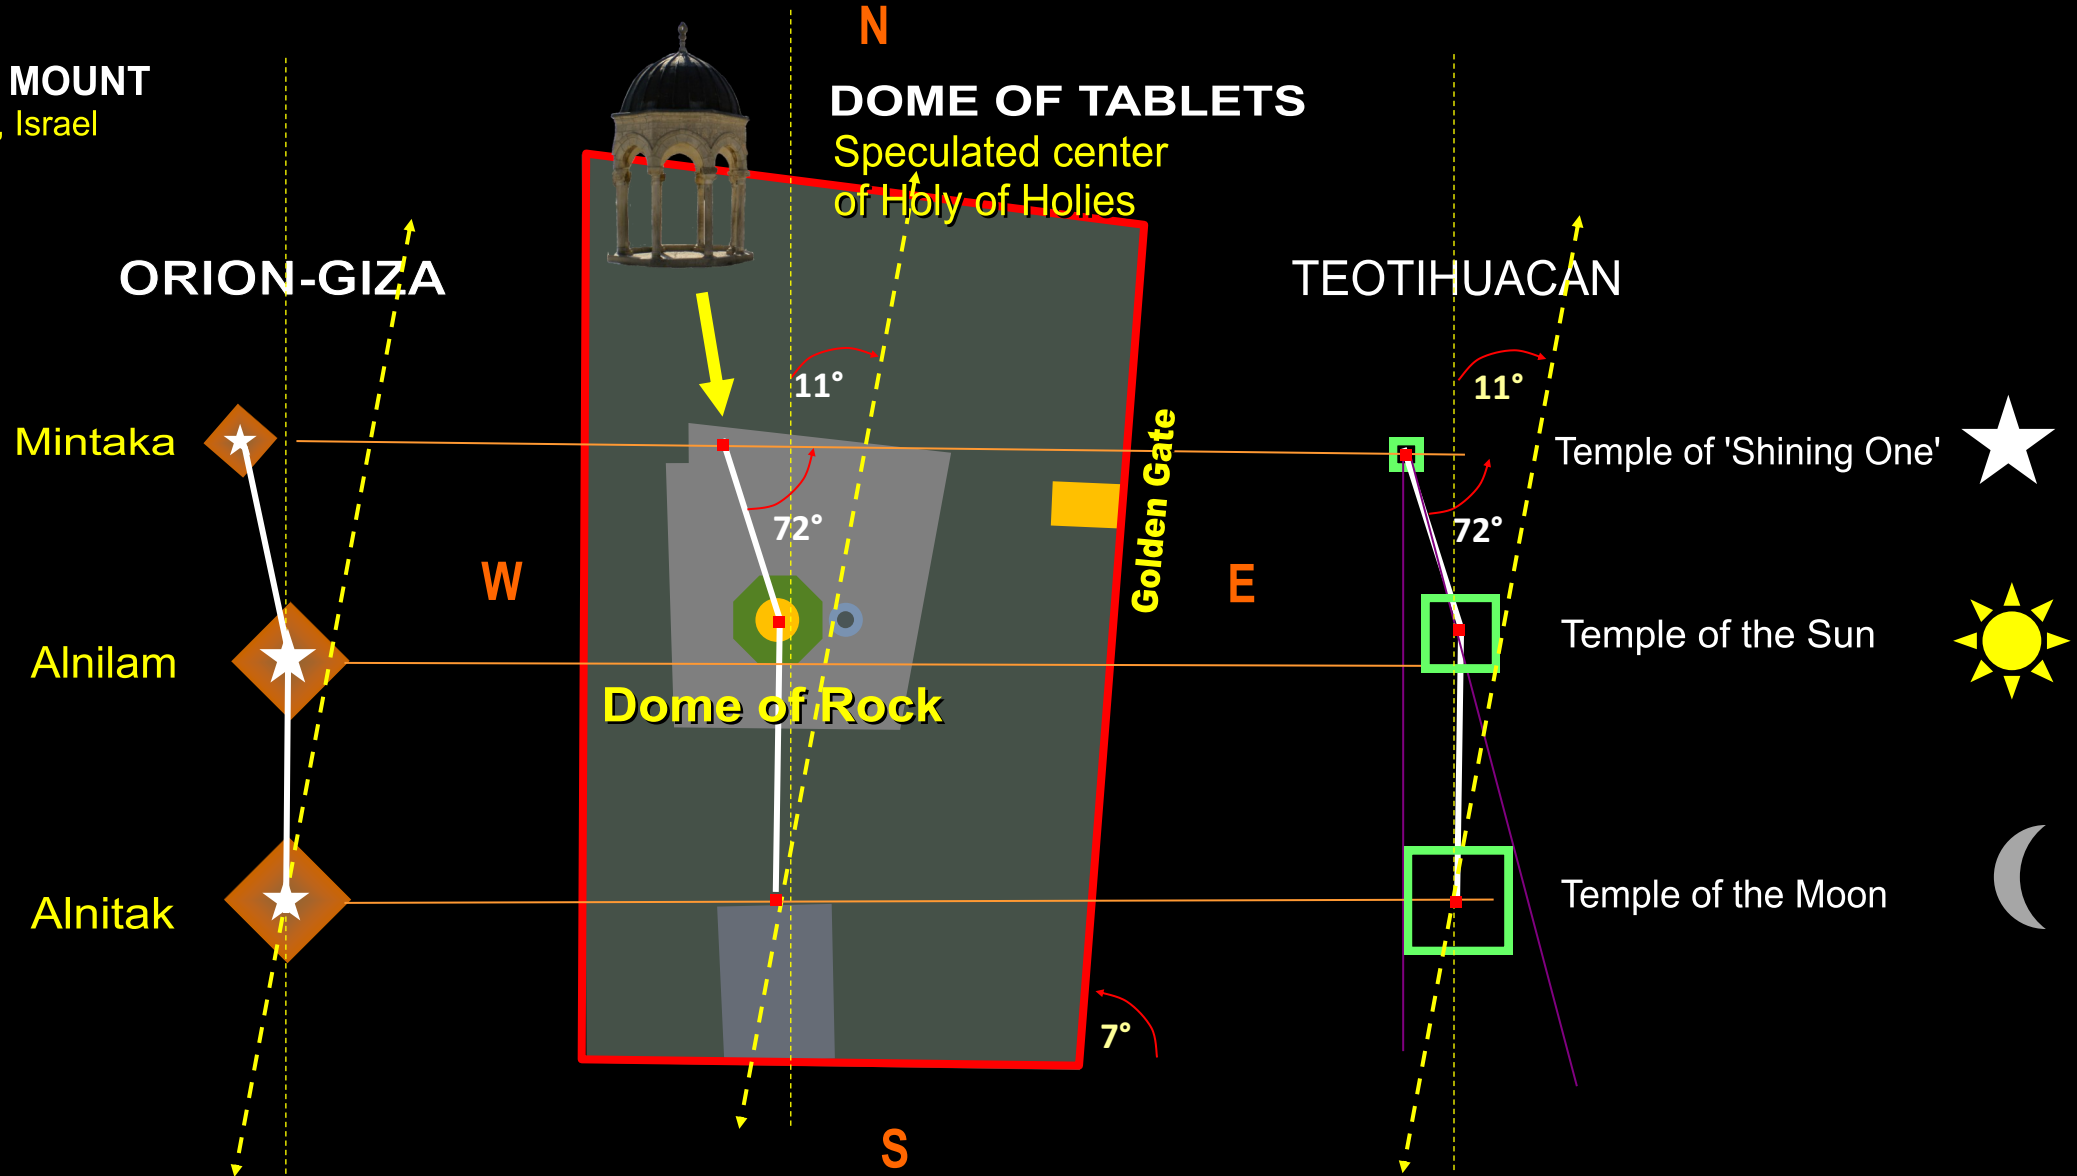

Dome of the Tablets

**PHI RATIO**  
proportion of distance and  
'prophetic time'

**Golden Gate**

Temple of the  
'Shining One'

**DOME**  
**OF THE TABLETS**

Speculated location of  
true Holy of Holies

# THE JEWISH 3RD TEMPLE

CONCEPTUALIZATION BASED ON THE DOME OF THE TABLETS LOCATION AND STAR PYRAMID ALIGNMENTS

**TEMPLE MOUNT**  
Jerusalem, Israel

★ 1st & 2nd Temple  
הר הבית

☀ Sun  
GOLD  
قبة الصخرة

☾ Moon  
SILVER  
المسجد الاقصى