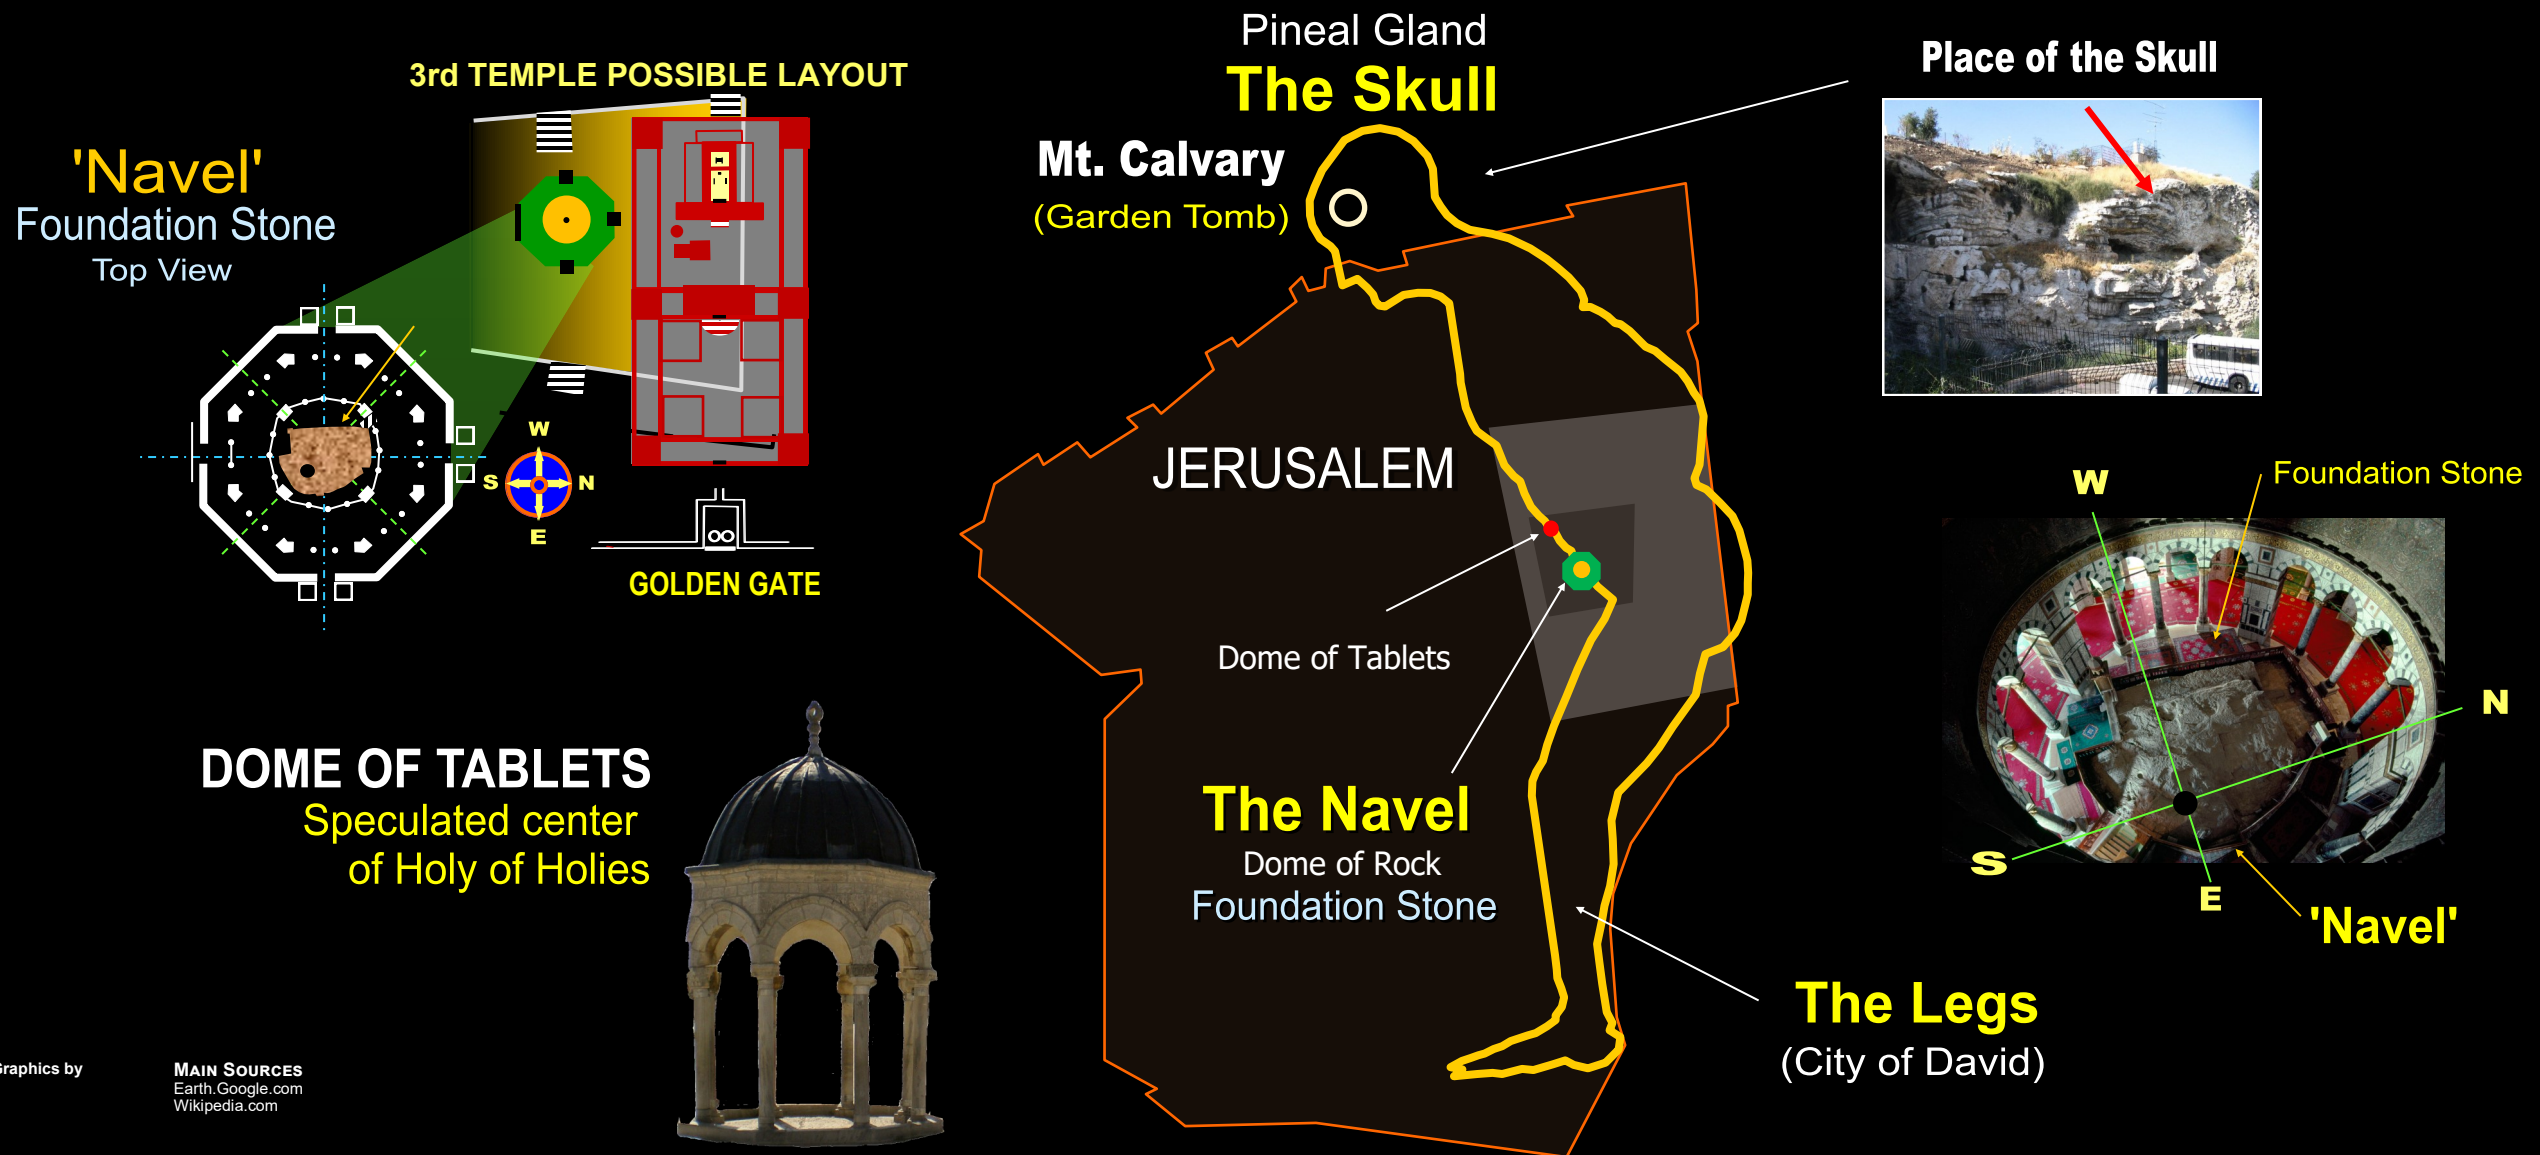

# GUARDIANS OF ZION'S GATES

The purpose of this study is to strongly suggest that the true location of the Holy of Holies or that of where the Temple of YHVH once stood and will on the Temple Mount in Jerusalem can be deciphered by the Ba'albek Temple Man template. In the continuing quest to ascertain where the true location of the Temples of YHVH once stood, the following evidence will be presented although it is merely a correlation and supposition based on the inference of a 'Temple Man' motif. Is such a template valid or Biblical? It is circumstantial evidence and the Bible does not out-right specify or infer that the sacred measurements given to Moses to build first the Tabernacle and then to King David's heart's desire to build a Temple depicted an anthropomorphic pattern. However, upon careful mathematical calculations and relationships, the various measurement that constituted the Tabernacle and the Temple structures appeared to be in such a composition. This notion has first been attributed to the work and research done by Tony Badillo from TempleSecrets.info. He used the Temple of Solomon to deduce various amazing compositions to show that in fact the Temple could be construed to depict that of a Temple-Man. Moreover, it was and is suggested that this anthropomorphic factor that is occurring is a divine pattern and reflection of Christ that is the measure and form of all that is. This notion of temples being fashioned in the form of a man is not uncommon since recorded history and humans started building temples.

## The 'Throne' of YHVH on Earth as it is in Heaven