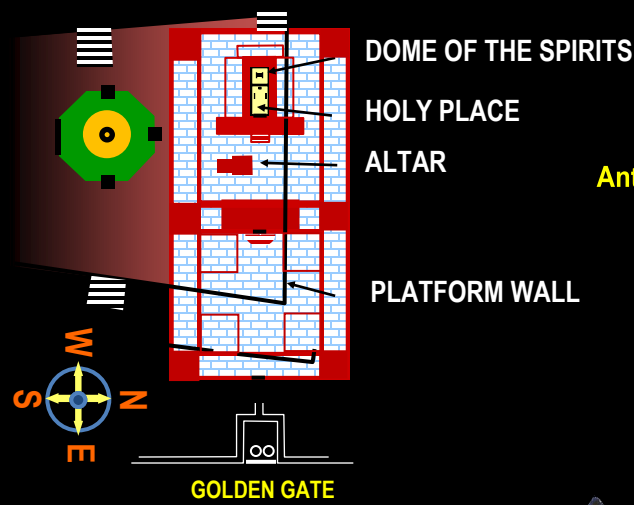

Court of Gentiles

Court of Women

AntiChrist

ARK OF THE COVENANT  
*(Ark's design by Wyatt's eyewitness)*

DOME OF TABLETS  
Speculated center  
of Holy of Holies

GOLDEN GATE  
(Eastern)

# THE JEWISH 3RD TEMPLE

CONCEPTUALIZATION BASED ON THE DOME OF THE TABLETS LOCATION AS THE HOLY OF HOLIES

## 3RD TEMPLE POSSIBLE LAYOUT

**AntiChrist**  
MERCY SEAT

**ARK OF THE COVENANT**

*(Ark's design by Wyatt's eyewitness)*

**DOME OF TABLETS**  
Speculated center  
of Holy of Holies

**TEMPLE MOUNT**  
Jerusalem, Israel