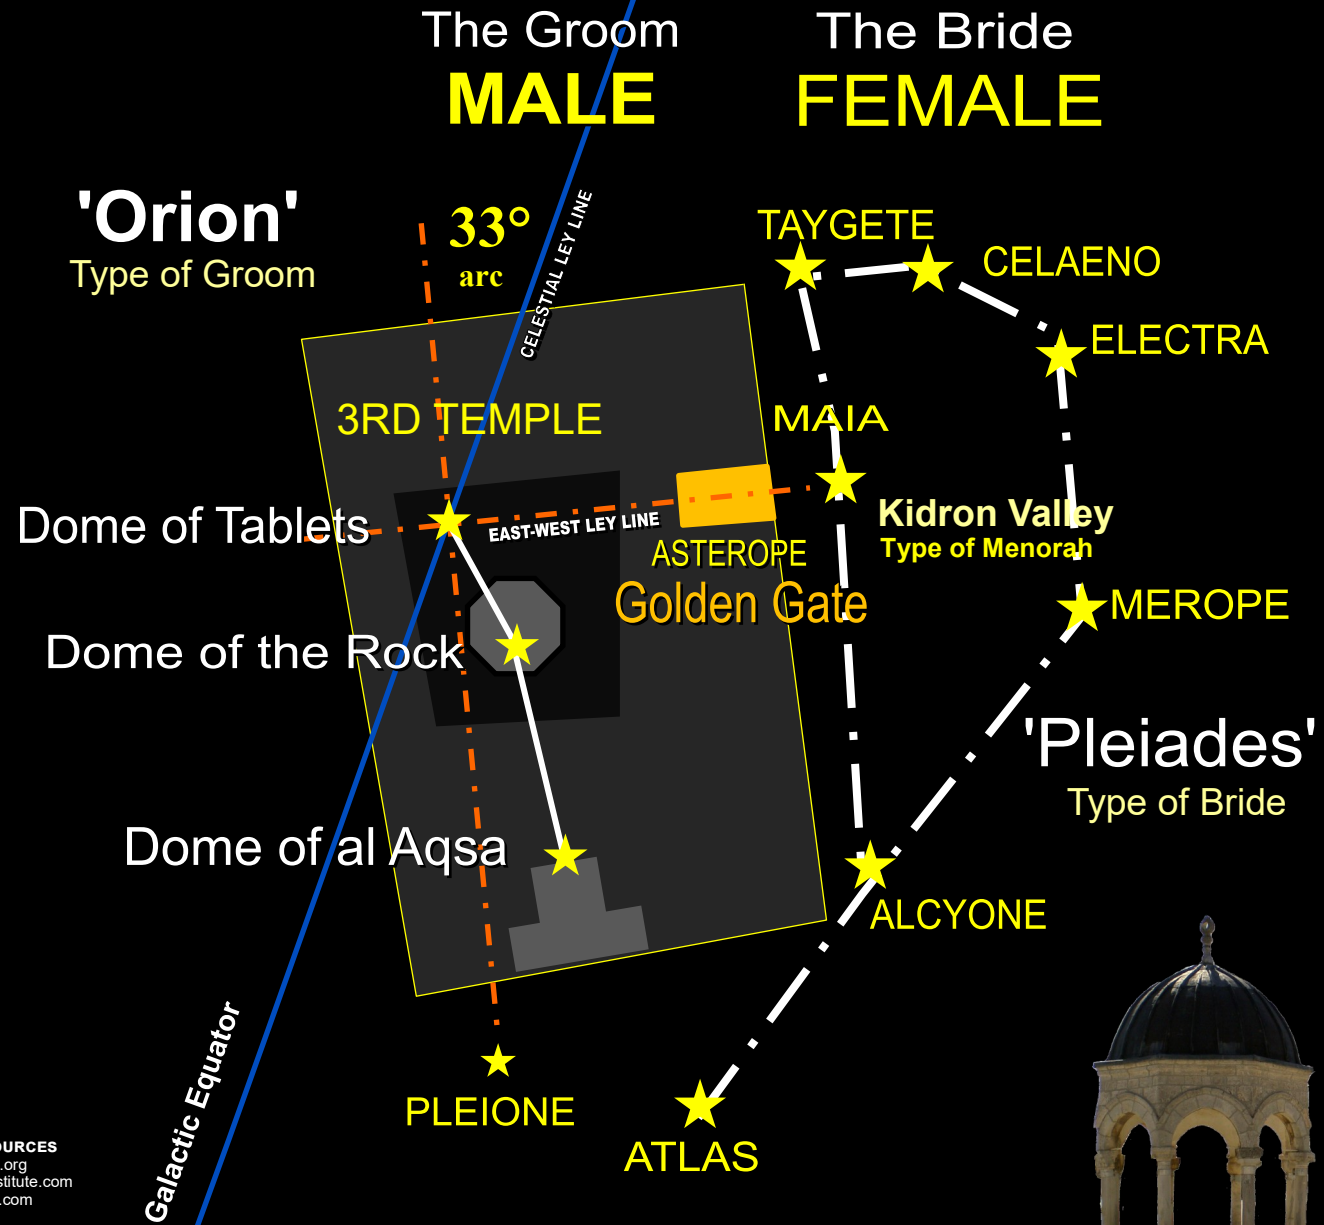

# GUARDIANS OF ZION'S GATES

The purpose of this study is to strongly suggest that the true location of the Holy of Holies or that of where the Temple of YHVH once stood and will on the Temple Mount in Jerusalem can be deciphered by the Ba'albek Temple Man template. In the continuing quest to ascertain where the true location of the Temples of YHVH once stood, the following evidence will be presented although it is merely a correlation and supposition based on the inference of a 'Temple Man' motif. Is such a template valid or Biblical? It is circumstantial evidence and the Bible does not out-right specify or infer that the sacred measurements given to Moses to build first the Tabernacle and then to King David's heart's desire to build a Temple depicted an anthropomorphic pattern. However, upon careful mathematical calculations and relationships, the various measurement that constituted the Tabernacle and the Temple structures appeared to be in such a composition. This notion has first been attributed to the work and research done by Tony Badillo from TempleSecrets.info. He used the Temple of Solomon to deduce various amazing compositions to show that in fact the Temple could be construed to depict that of a Temple-Man. Moreover, it was and is suggested that this anthropomorphic factor that is occurring is a divine pattern and reflection of Christ that is the measure and form of all that is. This notion of temples being fashioned in the form of a man is not uncommon since recorded history and humans started building temples.

**OPHIUCHUS**  
Mt. of Olives

Chapel  
of  
Ascension

**Silver Gate**  
Jesus exited Jerusalem

Ophiuchus reversed

# THE JEWISH 3RD TEMPLE

CONCEPTUALIZATION BASED ON THE DOME OF THE TABLETS LOCATION AND PLEIADIAN STAR MAP

ALTAR OF SACRIFICE

DEC 10, 2018

3RD TEMPLE?

3-4 Year-Old Red Heifer  
2018 + 4 Year Window

2022?

Double Prong Door  
GATEWAY  
TO THE  
PLEIADES

PERSEPOLIS STAR PATTERN  
(REVERSED ORDER)