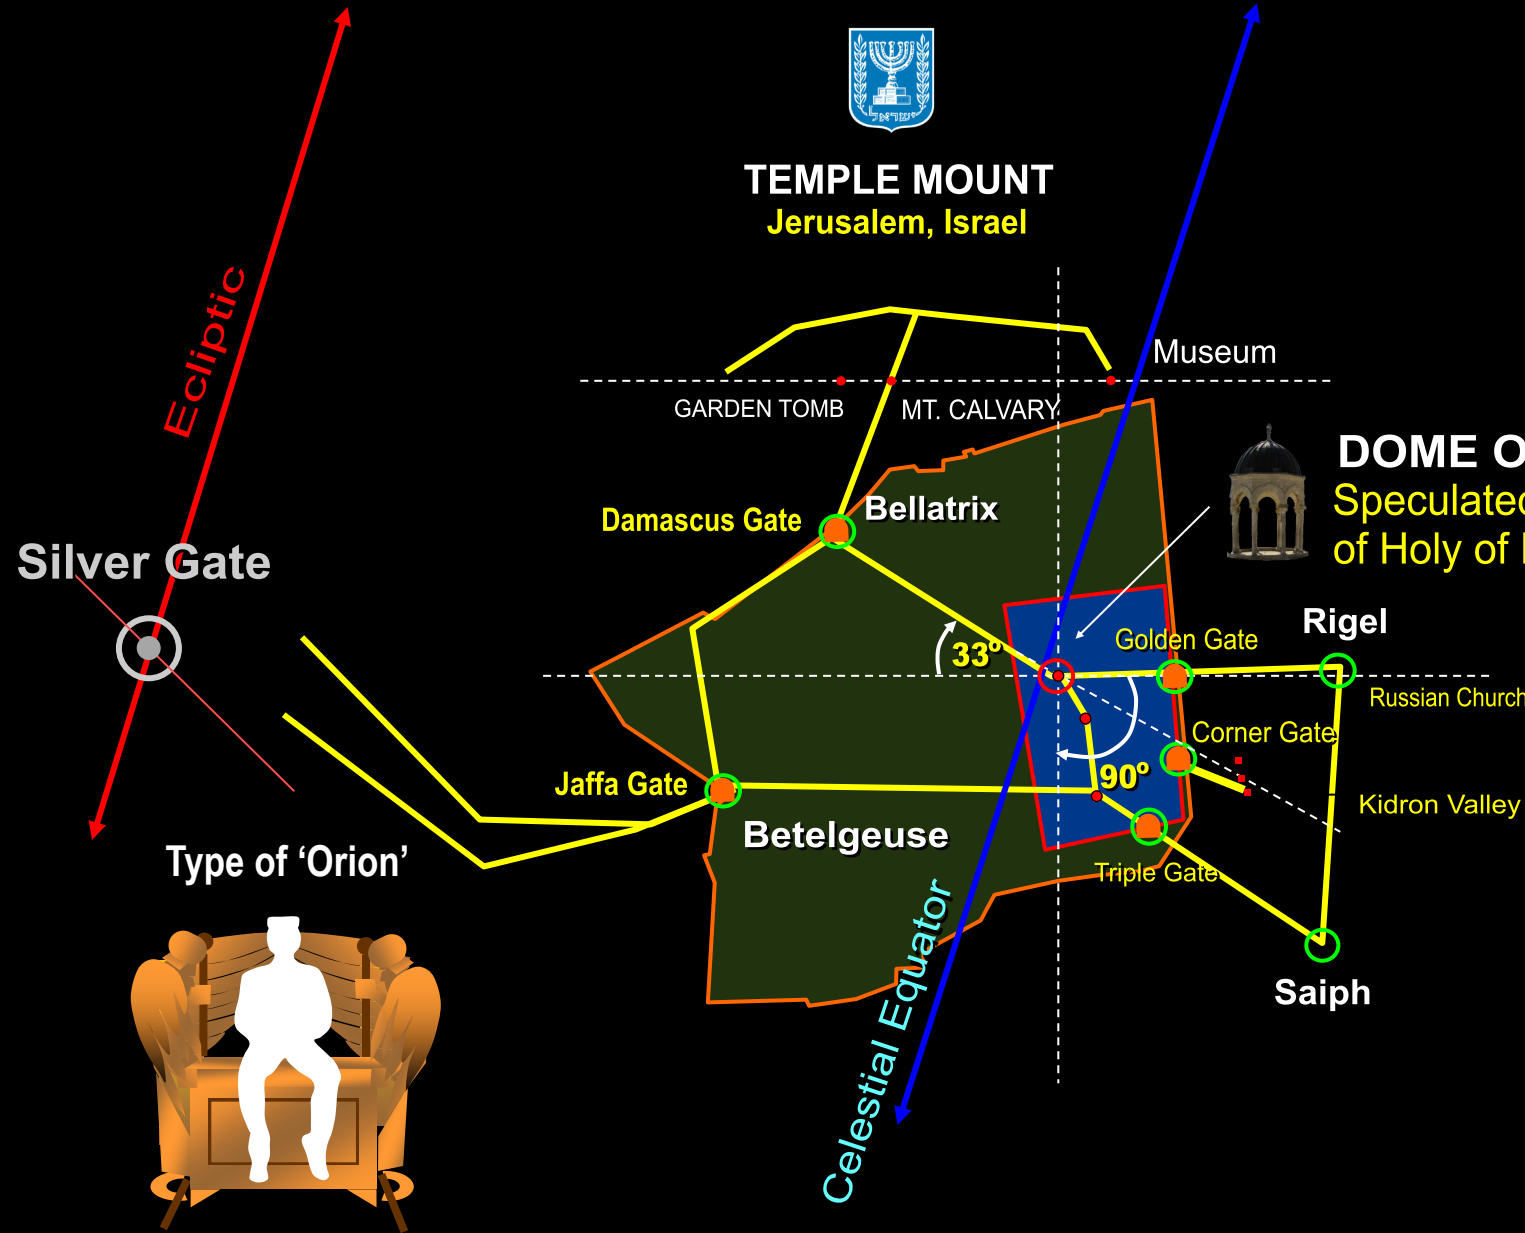

Type of 'Orion'