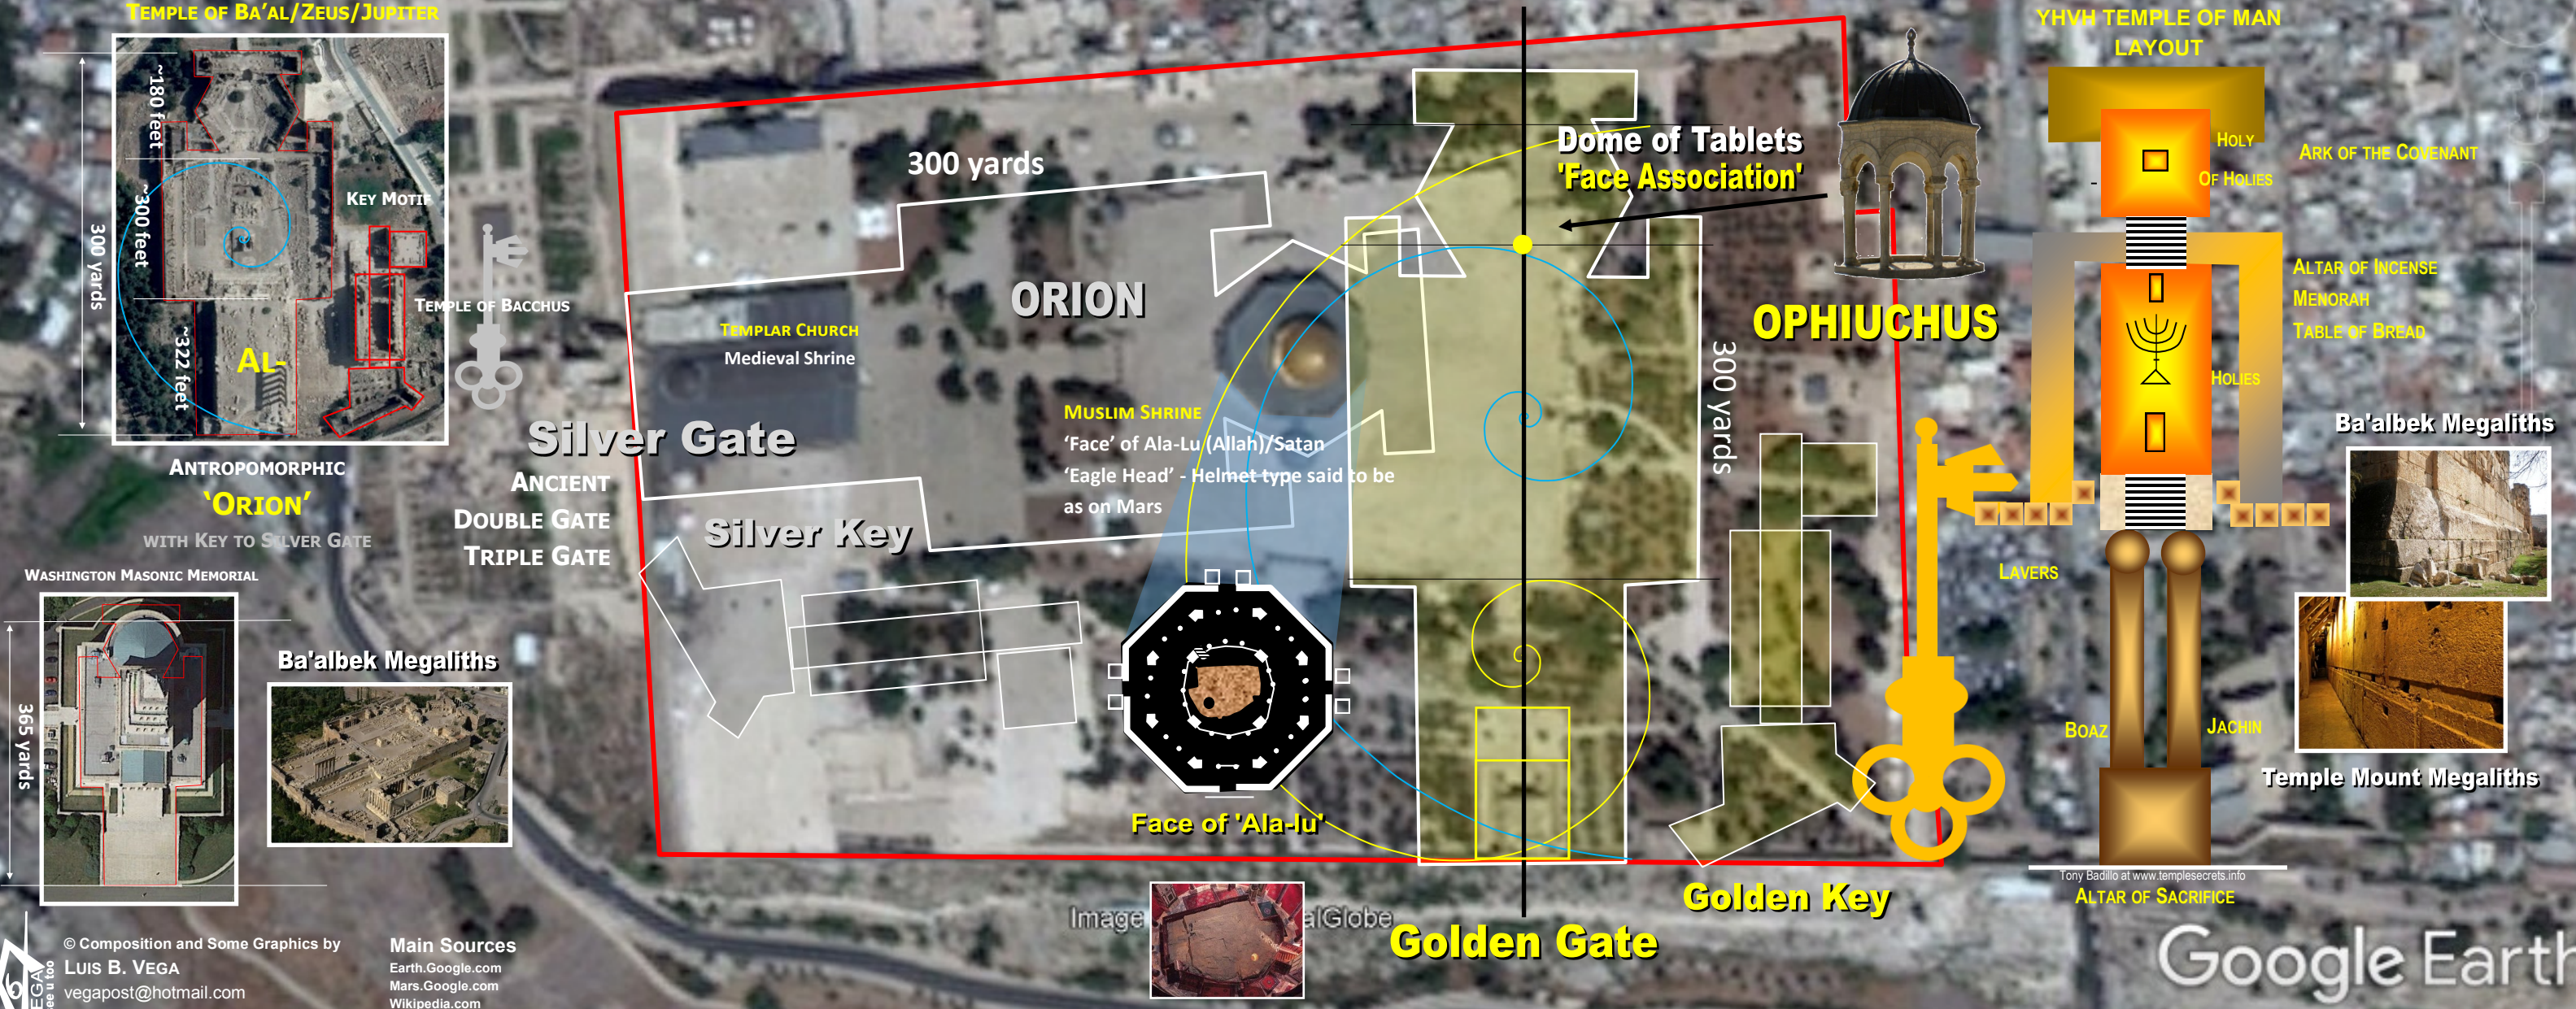

ANTHROPOMORPHIC TEMPLE-MAN TEMPLATES

© Composition and Some Graphics by
LUIS B. VEGA
vegapost@hotmail.com
www.PostScripts.org
FOR ILLUSTRATION PURPOSES ONLY
2004

Main Sources
Earth.Google.com
Mars.Google.com
Wikipedia.com