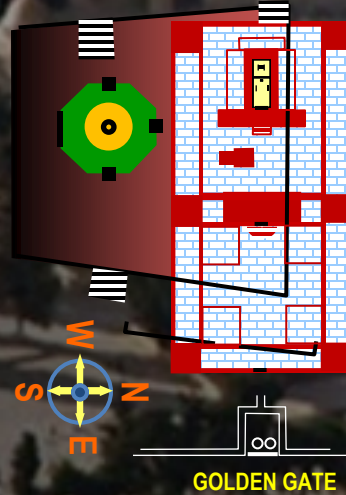

# THE JEWISH 3RD TEMPLE

CONCEPTUALIZATION BASED ON THE DOME OF THE TABLETS LOCATION AS THE HOLY OF HOLIES

ALTAR OF SACRIFICE  
DEC 10, 2018

3RD TEMPLE?  
3-4 Year-Old Red Heifer  
2018 + 4 Year Window

2022?

3rd TEMPLE POSSIBLE LAYOUT

GOLDEN GATE

DOME  
of the Rock

DOME  
of the Tablets

TEMPLE MOUNT  
Jerusalem, Israel

יִשְׂרָאֵל

Court of Priests

Court of Israel

Court of Gentiles

Court of Women

AntiChrist

ARK OF THE COVENANT  
*(Ark's design by Wyatt's eyewitness)*

DOME OF TABLETS  
Speculated center  
of Holy of Holies

GOLDEN GATE  
(Eastern)