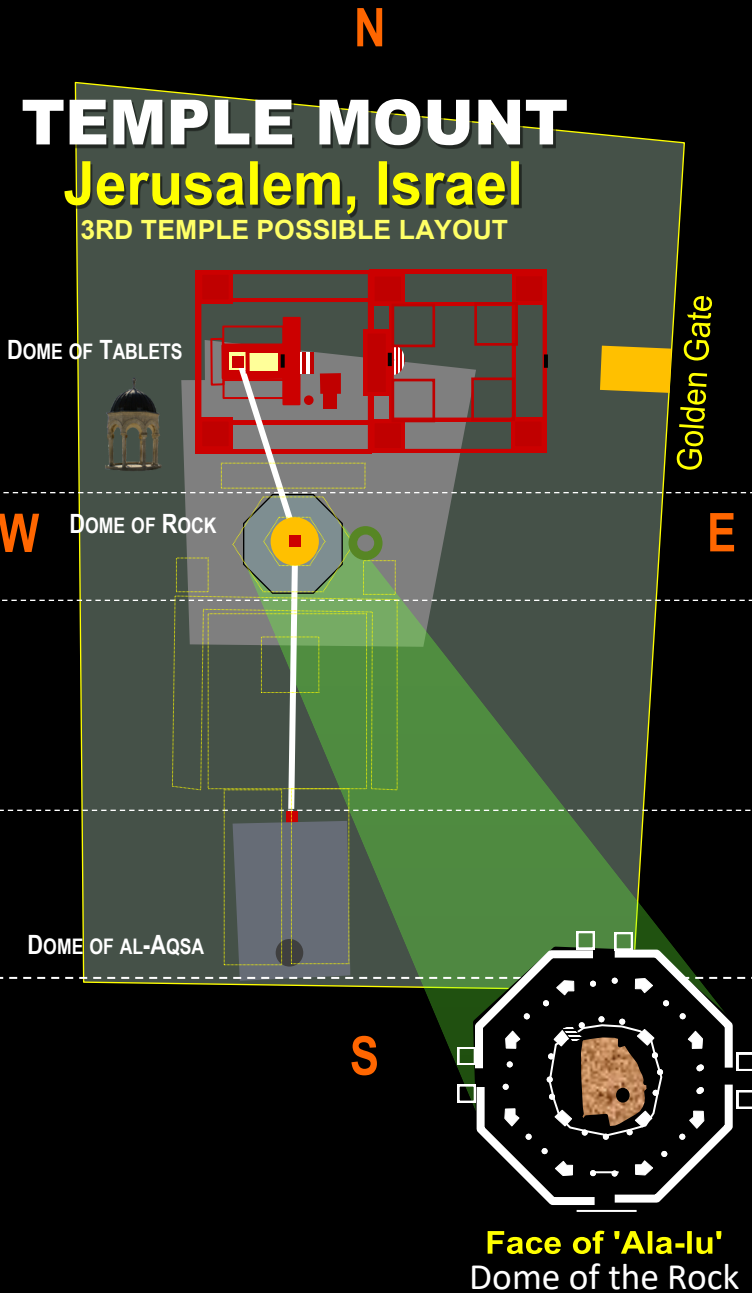

WASHINGTON MASONIC MEMORIAL

Washington, D.C., USA