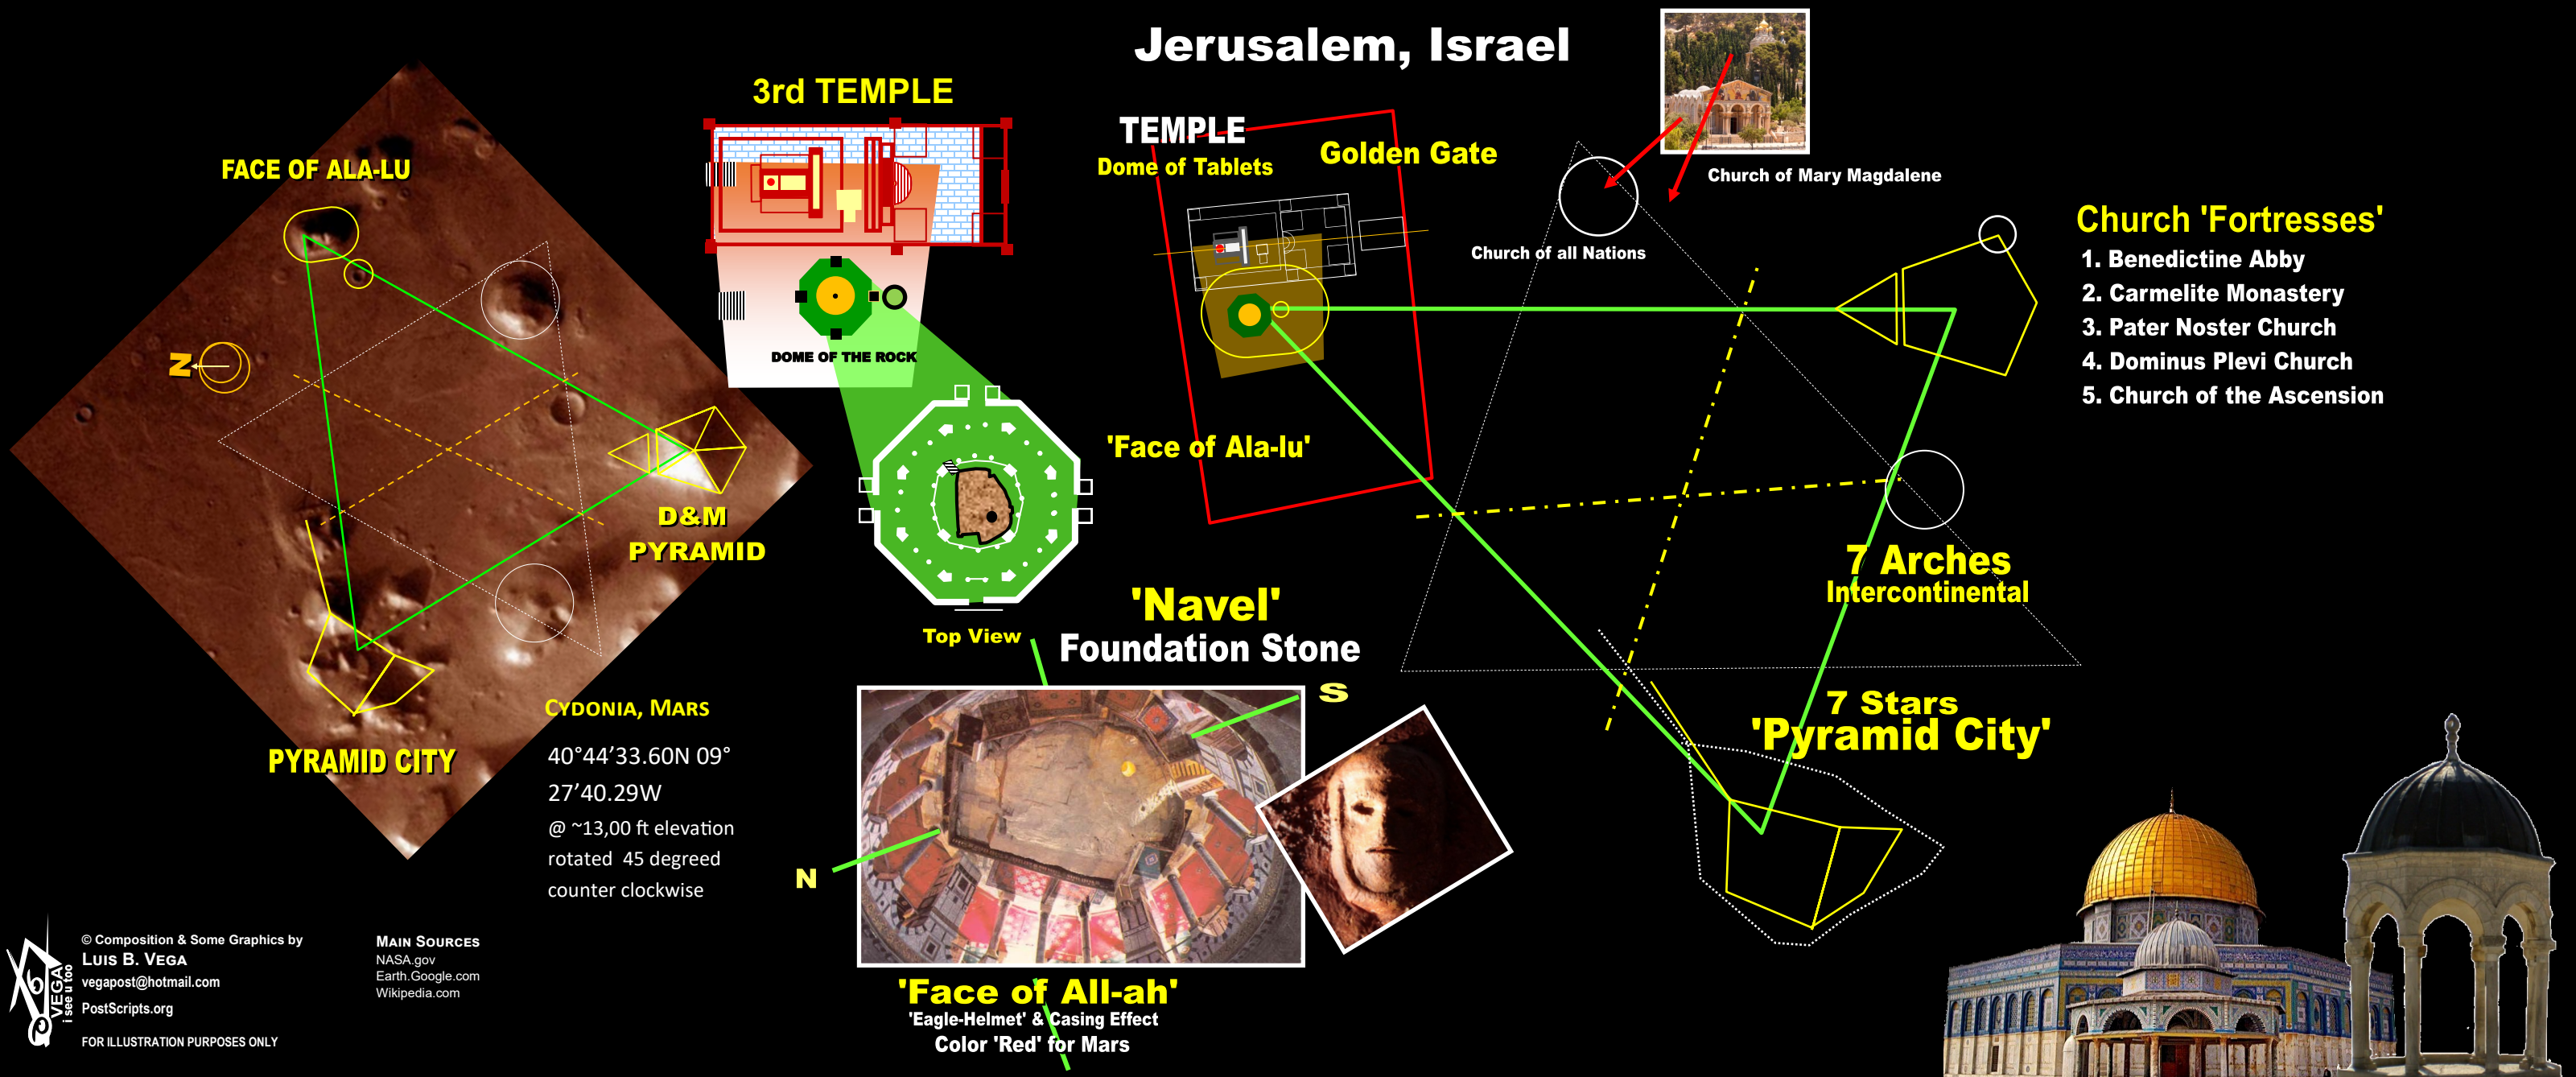

**Mamilla**  
1.11 kilometers  
269° heading  
1212 yards  
.69 miles

**3rd TEMPLE POSSIBLE LAYOUT**

# THE JEWISH 3RD TEMPLE

CONCEPTUALIZATION BASED ON THE DOME OF THE TABLETS LOCATION AND THE MARTIAN LEY LINES