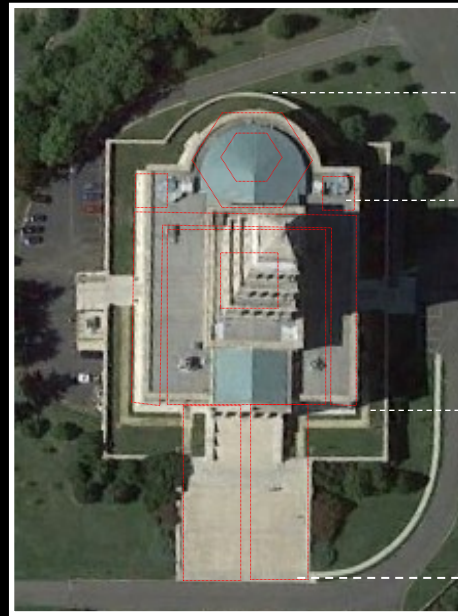

WASHINGTON MASONIC MEMORIAL

Washington, D.C., USA