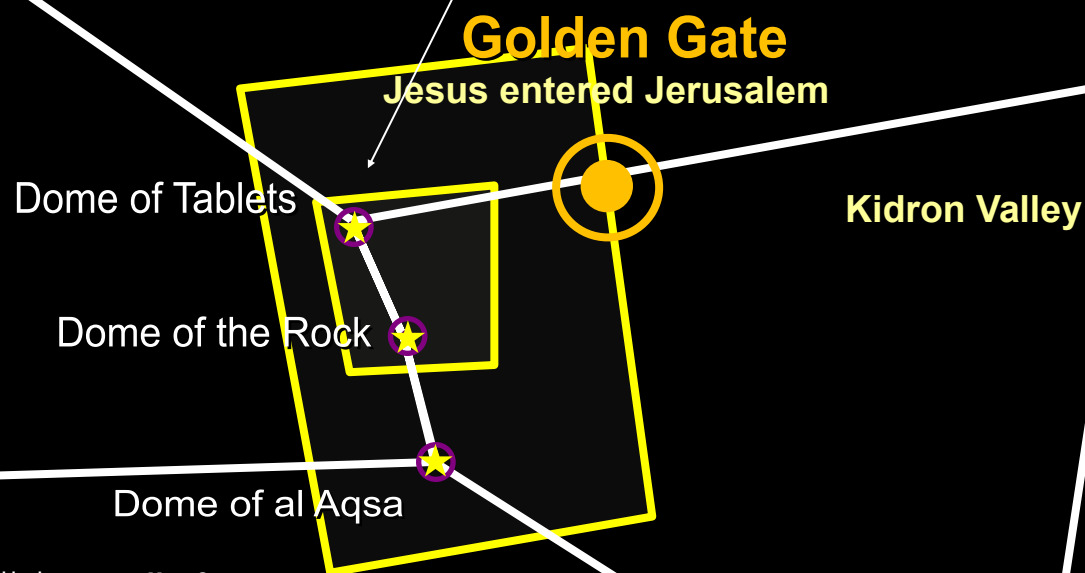

# THE JEWISH 3RD TEMPLE

CONCEPTUALIZATION BASED ON THE DOME OF THE TABLETS LOCATION AND CELESTIAL GATES

TEMPLE MOUNT  
Jerusalem, Israel  
**TOP VIEW**

**ORION**  
Mt. Moriah

**DOME OF SPIRITS**  
Speculated center  
of Holy of Holies

**OPHIUCHUS**  
Mt. of Olives

Chapel  
of  
Ascension

**Silver Gate**  
Jesus exited Jerusalem

Ophiuchus reversed