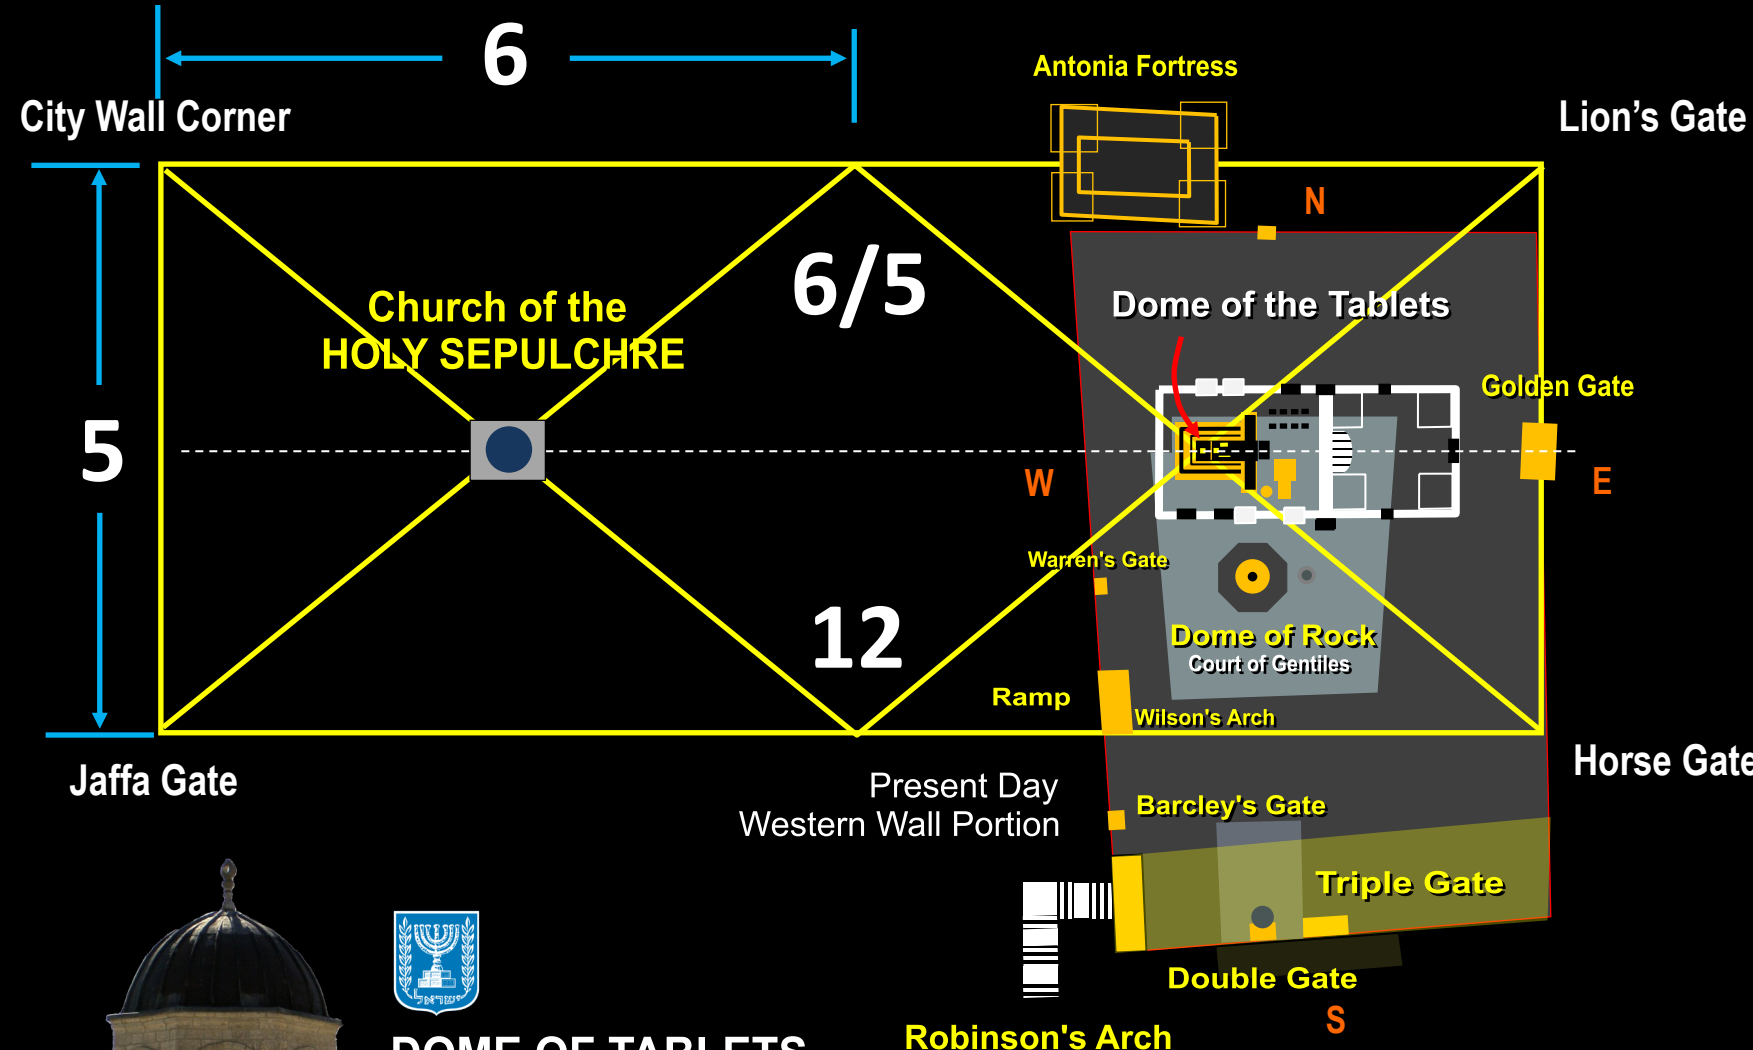

THE JEWISH 3RD TEMPLE

CONCEPTUALIZATION BASED ON THE DOME OF THE TABLETS LOCATION AND THE JERUSALEM RECTANGLE