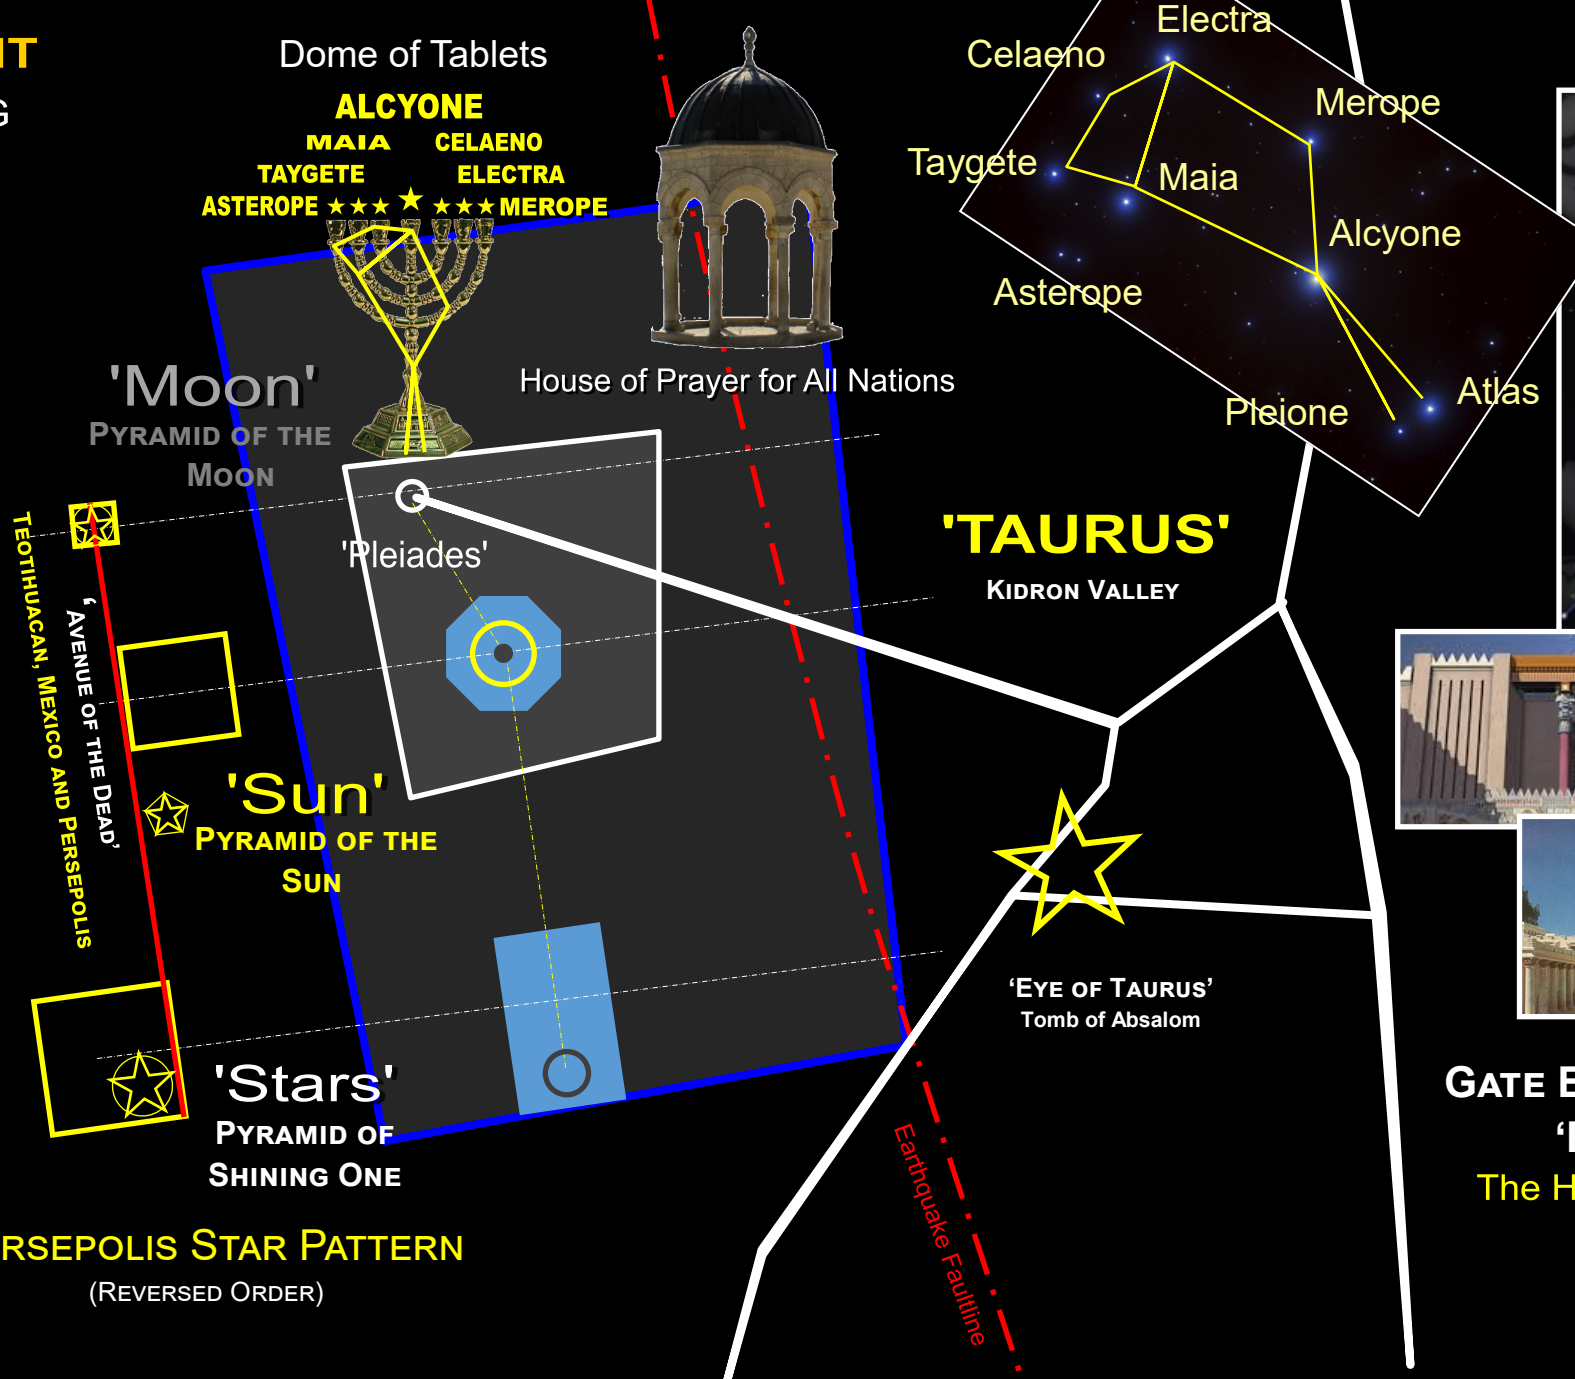

## TEMPLE MOUNT

The City of the KING  
THE PARADISE OF GOD

1st & 2nd Temple

הר הבית

Sun  
GOLD  
قبة الصخرة

Moon  
SILVER  
المسجد الاقصى

GATE ENTRANCES TO 'PARADISE'  
'PLEIADIAN' PALACES  
The House and Hall of All Nations

PERSEPOLIS STAR PATTERN  
(REVERSED ORDER)