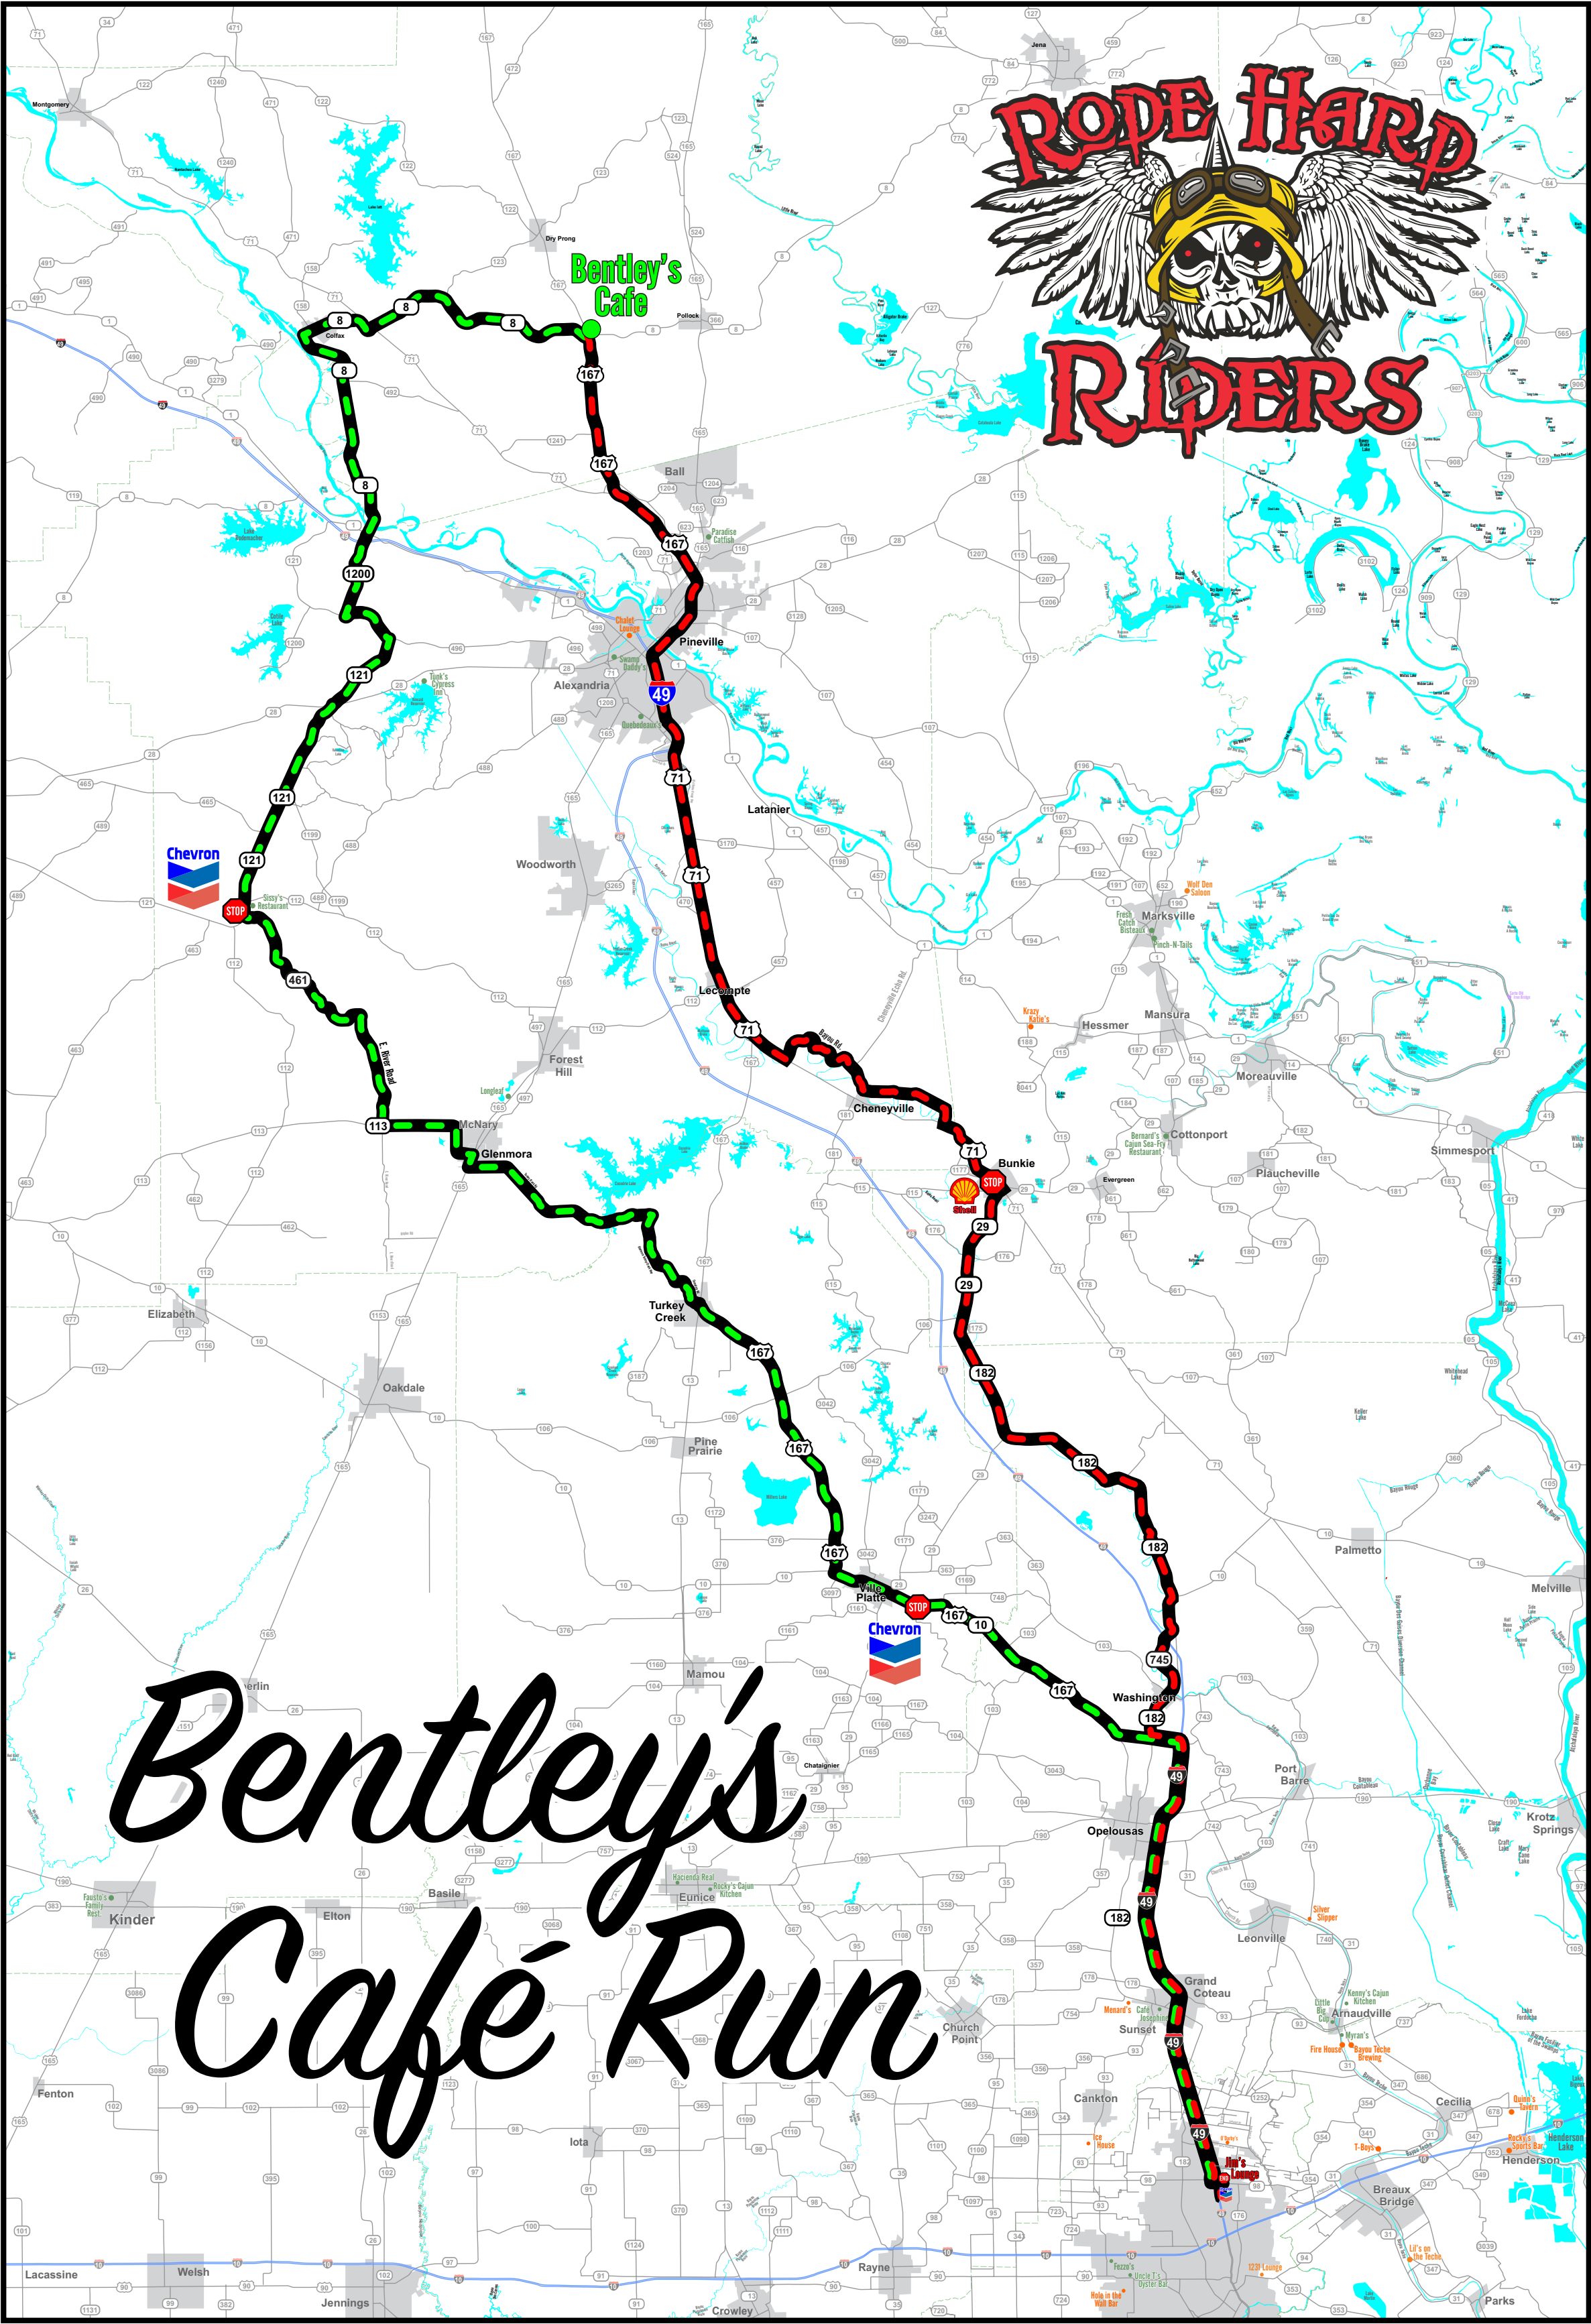

Bentley's Café Run

Bentley's Lunch Run

Dist	Turn	Road	Clock	Total Dist
	Start	at Chevron, 104 E Gloria Switch, Carencro, LA		
	Go North	on I-49 Frontage Road	8:30 AM	0.00 mi.
in 0.40 miles	Keep left	on to I-49 N on ramp	8:32 AM	0.40 mi.
in 21.00 miles	Exit right	on to Exit 23 / US-167	9:01 AM	21.40 mi.
in 0.20 miles	Turn left	on to US-167	9:02 AM	21.60 mi.
in 1.30 miles	Turn right	on to LA-182	9:04 AM	22.90 mi.
in 2.60 miles	Turn left	on to LA-745	9:08 AM	25.50 mi.
in 3.30 miles	Turn left	on to LA-182	9:13 AM	28.80 mi.
in 1.50 miles	Keep left	on LA-182	9:15 AM	30.30 mi.
in 12.00 miles	Go straight	on to LA-29	9:29 AM	42.30 mi.
in 12.00 miles	Turn left	on to US-71 (Bunkie)	9:43 AM	54.30 mi.
in 0.50 miles	STOP	at Shell	9:44 AM	54.80 mi.
	Continue North	on US-71	10:04 AM	54.80 mi.
in 3.70 miles	Turn right	on to Bayou Rd	10:09 AM	58.50 mi.
in 10.50 miles	Turn right	on to US-71	10:25 AM	69.00 mi.
in 15.00 miles	Exit right	on to I-49 / US-167 N ramp (Alexandria)	10:40 AM	84.00 mi.
in 4.40 miles	Exit right	on to Exit 84 / US-167 N	10:44 AM	88.40 mi.
in 17.50 miles	STOP	at Bentley's Café	11:02 AM	105.90 mi.
	Go West	on LA-8	12:47 PM	105.90 mi.
in 11.00 miles	Turn right	on to US-71	1:00 PM	116.90 mi.
in 0.80 miles	Turn left	on to LA-8	1:01 PM	117.70 mi.
in 2.70 miles	Turn left	on to LA-8 / 2nd St (Colfax)	1:09 PM	120.40 mi.
in 11.00 miles	Go straight	on to LA-1200	1:22 PM	131.40 mi.
in 3.60 miles	Turn left	on to LA-121	1:26 PM	135.00 mi.
in 2.70 miles	Turn right	on LA-121	1:29 PM	137.70 mi.
in 15.00 miles	STOP	at Chevron (Hineston)	1:46 PM	152.70 mi.
	Continue South	on LA-121	2:06 PM	152.70 mi.
in 0.05 miles	Turn left	on to LA-461	2:07 PM	152.75 mi.
in 4.90 miles	Go straight	on to East River Road	2:14 PM	157.65 mi.
in 8.90 miles	Turn left	on to LA-113	2:27 PM	166.55 mi.
in 5.20 miles	Turn right	on to US-165 (Glenmora)	2:34 PM	171.75 mi.
in 0.60 miles	Turn left	on to Turkey Creek Rd	2:35 PM	172.35 mi.
in 9.40 miles	Turn right	on to Glenmora Turkey Creek Hwy	2:48 PM	181.75 mi.
in 5.40 miles	Turn right	on to US-167 (Turkey Creek)	2:56 PM	187.15 mi.
in 0.03 miles	Turn left	on US-167	2:57 PM	187.18 mi.
in 15.00 miles	Turn left	on US-167 / LA-10 / Vidrine Rd	3:14 PM	202.18 mi.
in 4.10 miles	STOP	at Chevron (Ville Platte)	3:21 PM	206.28 mi.
	Continue East	on US-167	3:41 PM	206.28 mi.
in 14.00 miles	Turn left	on to I-49 S on ramp	3:57 PM	220.28 mi.
in 21.00 miles	Exit right	on to Exit 2 / LA-98 (Lafayette)	4:26 PM	241.28 mi.
in 0.30 miles	Turn left	on to LA-98 / Gloria Switch Rd	4:27 PM	241.58 mi.
in 0.40 miles	END	at Jim's Lounge	4:28 PM	241.98 mi.
		TOTAL TIME / DISTANCE	7:58:00	241.98 mi.