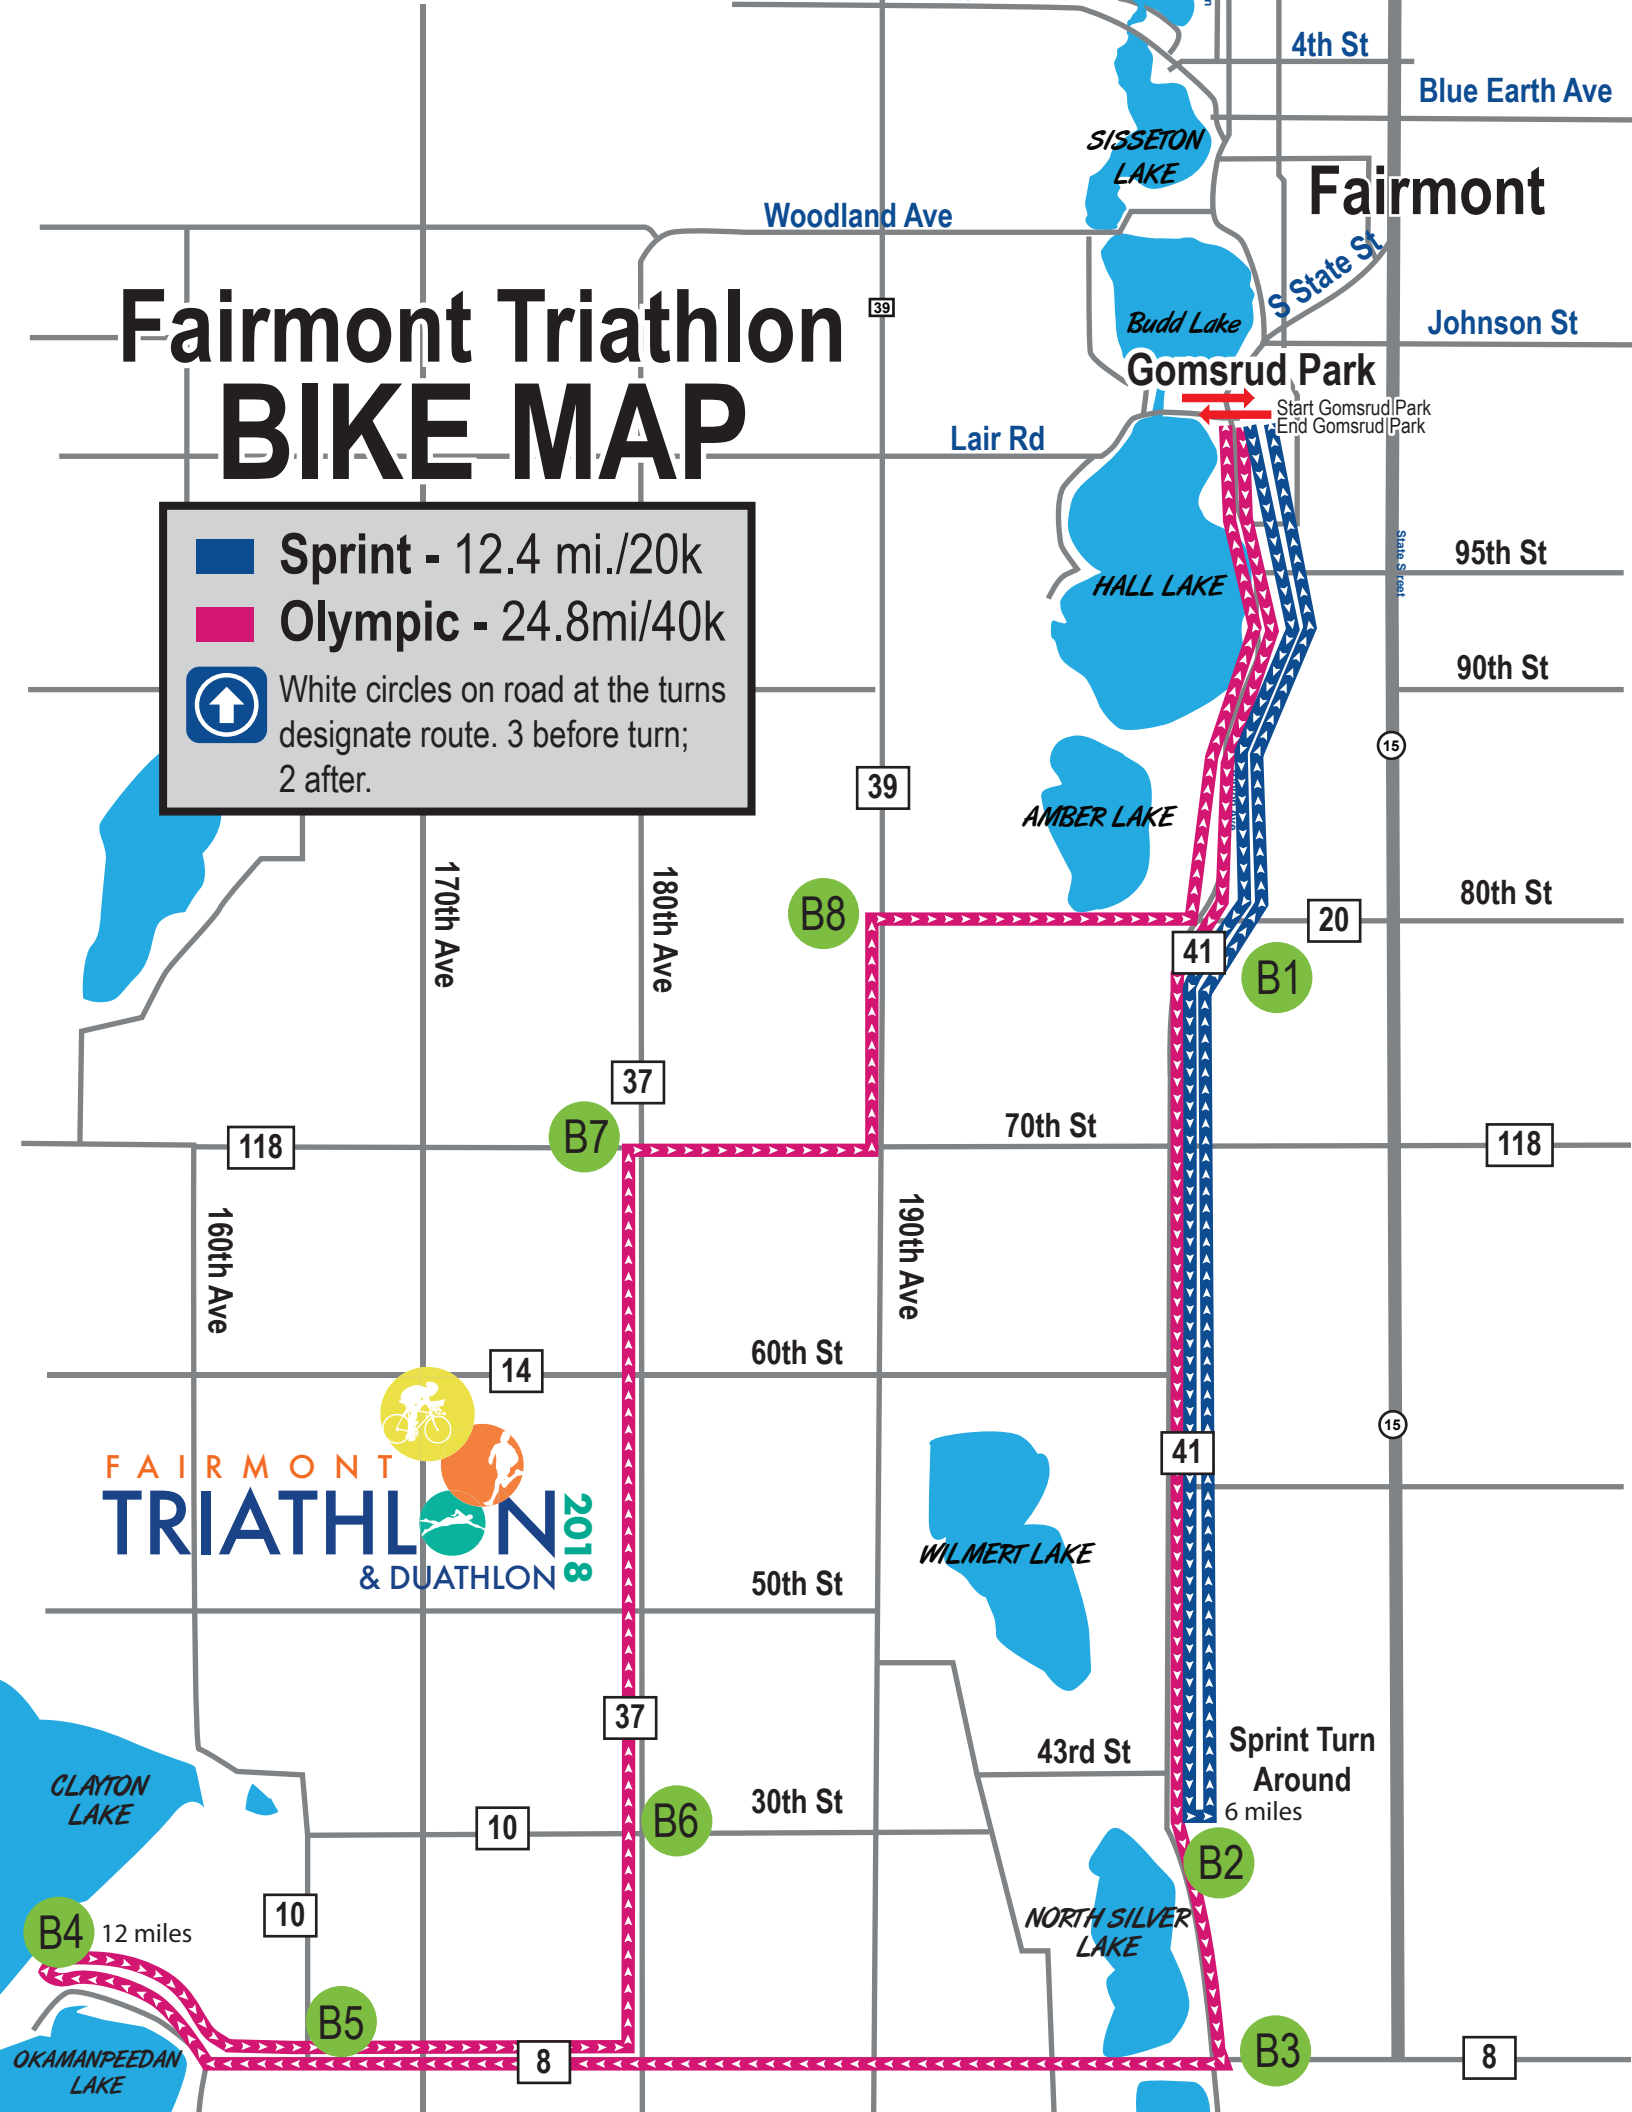

Fairmont Triathlon BIKE MAP

■ **Sprint - 12.4 mi./20k**
■ **Olympic - 24.8mi/40k**
 White circles on road at the turns designate route. 3 before turn; 2 after.

FAIRMONT
TRIATHLON 2018
 & DUATHLON

**Sprint Turn
 Around**
 6 miles