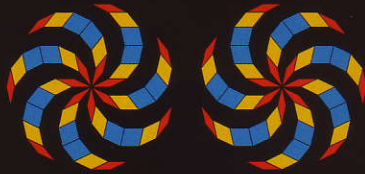

FRACTILES-7

FOR AGES 6
TO ADULT

Exciting **MAGNETIC** Tiling Toys

- unique art and design toy
- colorful magnetic tiles
- steel activity board
- great travel toy
- easy and creative
- available in 3 editions
- puzzle with millions of solutions
- see back for **MORE IDEAS!**

...INFINITE Possibilities

Firebirds

Wisdom's House

Funky Chicken

Flower No. 2

Cube Bite

Some designs to try...the possibilities are infinite!

Full Mandala No. 4

Pinwheels

Fireflies No. 1

Butterflies & Flower

Black Hole

14-Fold Flower

Heptagon Holes No. 1

Fireflies No. 2

Full Mandala No. 2

21-Piece Circles

Medicine Wheel No. 2

Space Ships No. 1

4-D Steps

Large, Travel and Fridge Editions

FRACTILES-7®

Using angles based on the number 7, these unique MAGNETIC tiles allow you to easily make your own aesthetically pleasing designs with repeating and non-repeating patterns. Use FRACTILES-7 to create starbursts, spirals, butterflies, beautiful mandalas of infinite complexity, bouquets of flowers, swarms of fireflies, spaceships, illusions of 3D space, and lots more.