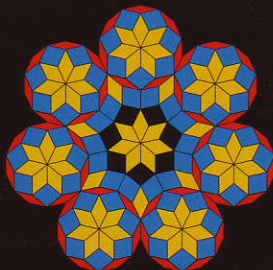

Wisdom's House