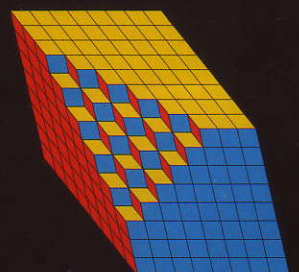

FRACTILES-7

FOR AGES 6
TO ADULT

Exciting **MAGNETIC** Tiling Toys

- unique art and design toy
- colorful magnetic tiles
- steel activity board
- great travel toy
- easy and creative
- available in 3 editions
- puzzle with millions of solutions
- see back for **MORE IDEAS!**

...INFINITE Possibilities

Firebirds

Wisdom's House

Funky Chicken

Flower No. 2

Cube Bite

Some designs to try...the possibilities are infinite!

Full Mandala No. 4

21-Piece Circles

Medicine Wheel No. 2

Space Ships No. 1

4-D Steps

Large, Travel and Fridge Editions

FRACTILES-7®

Using angles based on the number 7, these unique MAGNETIC tiles allow you to easily make your own aesthetically pleasing designs with repeating and non-repeating patterns. Use FRACTILES-7 to create starbursts, spirals, butterflies, beautiful mandalas of infinite complexity, bouquets of flowers, swarms of fireflies, spaceships, illusions of 3D space, and lots more.

FRACTILES-7 FACILITATES AN INTUITIVE GRASP OF SPATIAL RELATIONSHIPS AND INVITES DEEPER EXPLORATION.

- MAGNETIC pieces stay put—makes a great TRAVEL TOY
- Use pieces with the BLACK ACTIVITY BOARD or on the fridge
- PUZZLE with millions of solutions—limitless combinations and diverse designs
- EASY to use
- STIMULATES CREATIVITY
- RELAXING group or solo activity