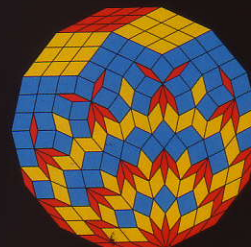

FRACTILES-7

FOR AGES 6
TO ADULT

Exciting **MAGNETIC** Tiling Toys

- unique art and design toy
- colorful magnetic tiles
- steel activity board
- great travel toy
- easy and creative
- available in 3 editions
- puzzle with millions of solutions
- see back for **MORE IDEAS!**

Pinwheels

Fireflies No. 1

Butterflies & Flower

Black Hole

14-Fold Flower

Heptagon Holes No. 1

Fireflies No. 2

Full Mandala No. 2

21-Piece Circles

Medicine Wheel No. 2

Space Ships No. 1

4-D Steps

Large, Travel and Fridge Editions

FRACTILES-7®

Using angles based on the number 7, these unique MAGNETIC tiles allow you to easily make your own aesthetically pleasing designs with repeating and non-repeating patterns. Use FRACTILES-7 to create starbursts, spirals, butterflies, beautiful mandalas of infinite complexity, bouquets of flowers, swarms of fireflies, spaceships, illusions of 3D space, and lots more.

FRACTILES-7 FACILITATES AN INTUITIVE GRASP OF SPATIAL RELATIONSHIPS AND INVITES DEEPER EXPLORATION.

- MAGNETIC pieces stay put—makes a great TRAVEL TOY
- Use pieces with the BLACK ACTIVITY BOARD or on the fridge
- PUZZLE with millions of solutions—limitless combinations and diverse designs
- EASY to use
- STIMULATES CREATIVITY
- RELAXING group or solo activity