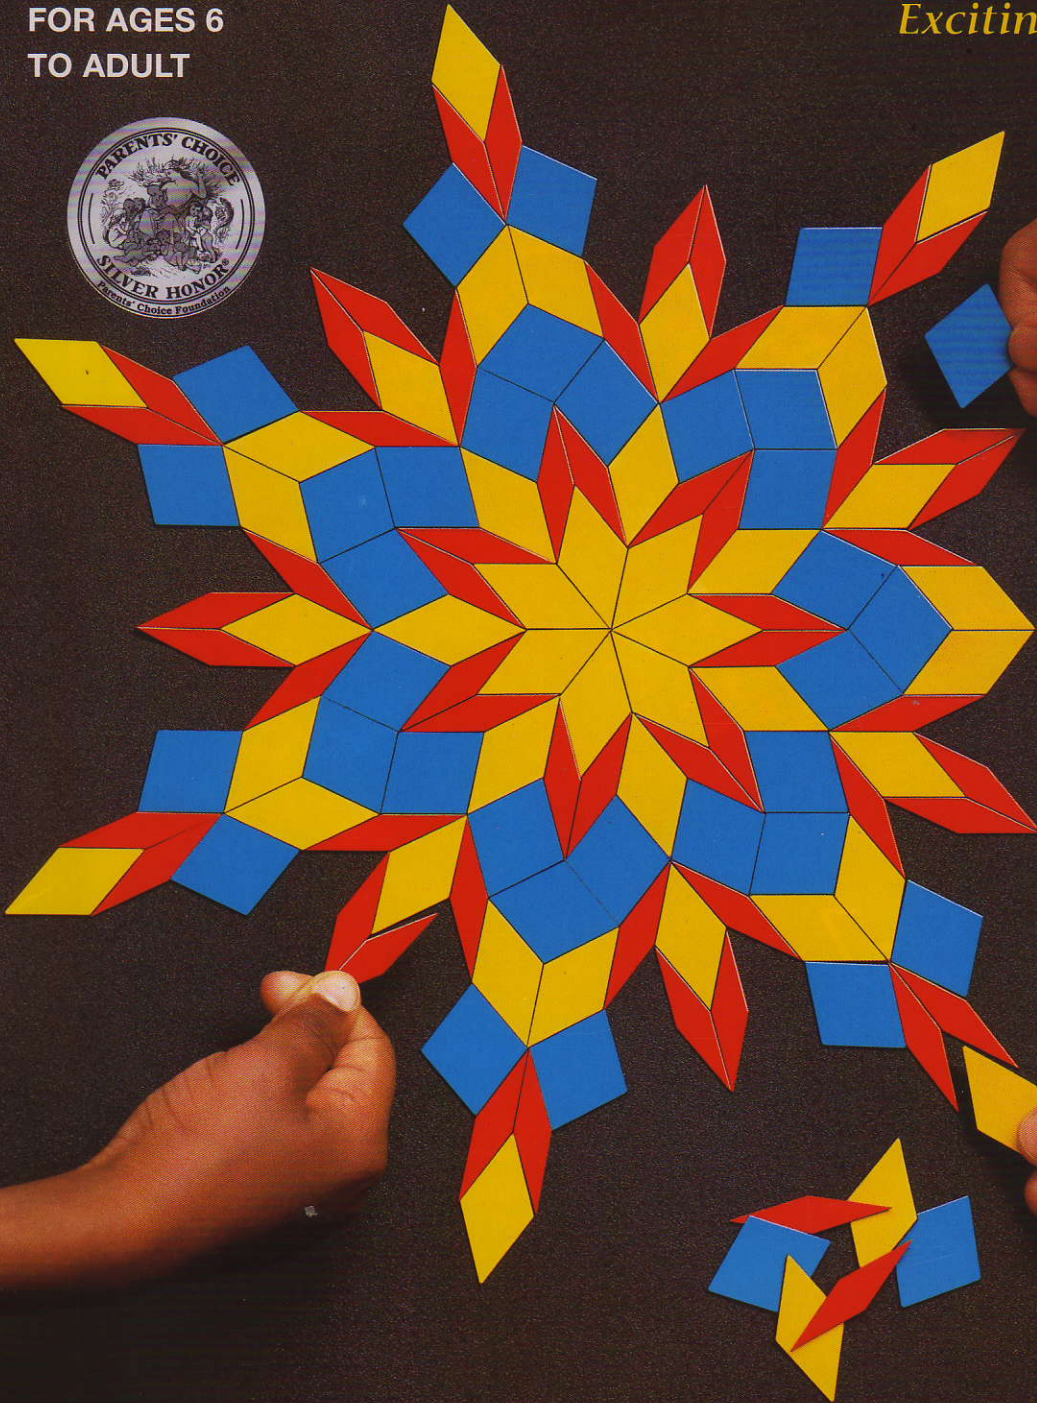

FRACTILES-7

FOR AGES 6
TO ADULT

Exciting **MAGNETIC** Tiling Toys

- unique art and design toy
- colorful magnetic tiles
- steel activity board
- great travel toy
- easy and creative
- available in 3 editions
- puzzle with millions of solutions
- see back for **MORE IDEAS!**

21-Piece Circles

Medicine Wheel No. 2

Space Ships No. 1

4-D Steps

Large, Travel and Fridge Editions

FRACTILES-7®

Using angles based on the number 7, these unique MAGNETIC tiles allow you to easily make your own aesthetically pleasing designs with repeating and non-repeating patterns. Use FRACTILES-7 to create starbursts, spirals, butterflies, beautiful mandalas of infinite complexity, bouquets of flowers, swarms of fireflies, spaceships, illusions of 3D space, and lots more.

FRACTILES-7 FACILITATES AN INTUITIVE GRASP OF SPATIAL RELATIONSHIPS AND INVITES DEEPER EXPLORATION.

- MAGNETIC pieces stay put—makes a great TRAVEL TOY
- Use pieces with the BLACK ACTIVITY BOARD or on the fridge
- PUZZLE with millions of solutions—limitless combinations and diverse designs
- EASY to use
- STIMULATES CREATIVITY
- RELAXING group or solo activity

FRACTILES-7 COMES IN THREE EDITIONS:

- **LARGE SET** 192 brilliantly colored flexible magnetic tiles, 12 x 12 black textured steel board, illustrated instructional material, double record album style storage package
- **TRAVEL SET** 96 brilliantly colored flexible magnetic tiles, 8" x 8" black textured steel board, color illustrated double record album style storage package
- **FRIDGE EDITION** 48 brilliantly colored flexible magnetic tiles, color Illustrated single sleeve package, (board not included)