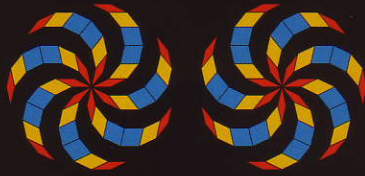

FRACTILES-7

FOR AGES 6
TO ADULT

Exciting **MAGNETIC** Tiling Toys

- unique art and design toy
- colorful magnetic tiles
- steel activity board
- great travel toy
- easy and creative
- available in 3 editions
- puzzle with millions of solutions
- see back for **MORE IDEAS!**

...INFINITE Possibilities

Firebirds

Wisdom's House

Funky Chicken

Flower No. 2

Cube Bite

Some designs to try...the possibilities are infinite!

Full Mandala No. 4

Pinwheels

Fireflies No. 1

Butterflies & Flower

Black Hole

14-Fold Flower

Heptagon Holes No. 1

Fireflies No. 2

Full Mandala No. 2

21-Piece Circles

Medicine Wheel No. 2

Space Ships No. 1

4-D Steps

Large, Travel and Fridge Editions

FRACTILES-7®

Using angles based on the number 7, these unique MAGNETIC tiles allow you to easily make your own aesthetically pleasing designs with repeating and non-repeating patterns. Use FRACTILES-7 to create starbursts, spirals, butterflies, beautiful mandalas of infinite complexity, bouquets of flowers, swarms of fireflies, spaceships, illusions of 3D space, and lots more.