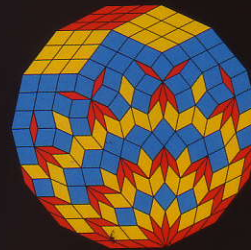

FRACTILES-7

FOR AGES 6
TO ADULT

Exciting **MAGNETIC** Tiling Toys

- unique art and design toy
- colorful magnetic tiles
- steel activity board
- great travel toy
- easy and creative
- available in 3 editions
- puzzle with millions of solutions
- see back for **MORE IDEAS!**

Pinwheels

Fireflies No. 1

Butterflies & Flower

Black Hole

14-Fold Flower

Heptagon Holes No. 1

Fireflies No. 2

Full Mandala No. 2

21-Piece Circles

Medicine Wheel No. 2

Space Ships No. 1

4-D Steps

Large, Travel and Fridge Editions

FRACTILES-7®

Using angles based on the number 7, these unique MAGNETIC tiles allow you to easily make your own aesthetically pleasing designs with repeating and non-repeating patterns. Use FRACTILES-7 to create starbursts, spirals, butterflies, beautiful mandalas of infinite complexity, bouquets of flowers, swarms of fireflies, spaceships, illusions of 3D space, and lots more.

FRACTILES-7 FACILITATES AN INTUITIVE GRASP OF SPATIAL RELATIONSHIPS AND INVITES DEEPER EXPLORATION.

- MAGNETIC pieces stay put—makes a great TRAVEL TOY
- Use pieces with the BLACK ACTIVITY BOARD or on the fridge
- PUZZLE with millions of solutions—limitless combinations and diverse designs
- EASY to use
- STIMULATES CREATIVITY
- RELAXING group or solo activity