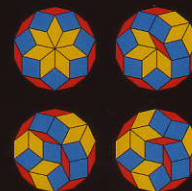

Pinwheels

Fireflies No. 1

Butterflies & Flower

Black Hole

14-Fold Flower

Heptagon Holes No. 1

Fireflies No. 2

Full Mandala No. 2

21-Piece Circles

Medicine Wheel No. 2

Space Ships No. 1

4-D Steps

Large, Travel and Fridge Editions

FRACTILES-7®

Using angles based on the number 7, these unique MAGNETIC tiles allow you to easily make your own aesthetically pleasing designs with repeating and non-repeating patterns. Use FRACTILES-7 to create starbursts, spirals, butterflies, beautiful mandalas of infinite complexity, bouquets of flowers, swarms of fireflies, spaceships, illusions of 3D space, and lots more.

FRACTILES-7 FACILITATES AN INTUITIVE GRASP OF SPATIAL RELATIONSHIPS AND INVITES DEEPER EXPLORATION.

- MAGNETIC pieces stay put—makes a great TRAVEL TOY
- Use pieces with the BLACK ACTIVITY BOARD or on the fridge
- PUZZLE with millions of solutions—limitless combinations and diverse designs
- EASY to use
- STIMULATES CREATIVITY
- RELAXING group or solo activity

FRACTILES-7 COMES IN THREE EDITIONS:

- **LARGE SET** 192 brilliantly colored flexible magnetic tiles, 12 x 12 black textured steel board, illustrated instructional material, double record album style storage package
- **TRAVEL SET** 96 brilliantly colored flexible magnetic tiles, 8" x 8" black textured steel board, color illustrated double record album style storage package
- **FRIDGE EDITION** 48 brilliantly colored flexible magnetic tiles, color Illustrated single sleeve package, (board not included)