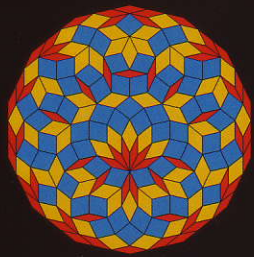

Some designs to try...the possibilities are infinite!

Full Mandala No. 4