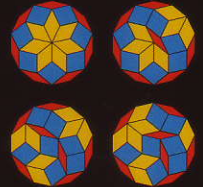

Pinwheels

Fireflies No. 1

Butterflies & Flower

Black Hole

14-Fold Flower

Heptagon Holes No. 1

Fireflies No. 2

Full Mandala No. 2

21-Piece Circles

Medicine Wheel No. 2

Space Ships No. 1

4-D Steps

Large, Travel and Fridge Editions

FRACTILES-7®

Using angles based on the number 7, these unique MAGNETIC tiles allow you to easily make your own aesthetically pleasing designs with repeating and non-repeating patterns. Use FRACTILES-7 to create starbursts, spirals, butterflies, beautiful mandalas of infinite complexity, bouquets of flowers, swarms of fireflies, spaceships, illusions of 3D space, and lots more.

FRACTILES-7 FACILITATES AN INTUITIVE GRASP OF SPATIAL RELATIONSHIPS AND INVITES DEEPER EXPLORATION.

- MAGNETIC pieces stay put—makes a great TRAVEL TOY
- Use pieces with the BLACK ACTIVITY BOARD or on the fridge
- PUZZLE with millions of solutions—limitless combinations and diverse designs
- EASY to use
- STIMULATES CREATIVITY
- RELAXING group or solo activity

FRACTILES-7 COMES IN THREE EDITIONS:

- **LARGE SET** 192 brilliantly colored flexible magnetic tiles, 12 x 12 black textured steel board, illustrated instructional material, double record album style storage package
- **TRAVEL SET** 96 brilliantly colored flexible magnetic tiles, 8" x 8" black textured steel board, color illustrated double record album style storage package
- **FRIDGE EDITION** 48 brilliantly colored flexible magnetic tiles, color Illustrated single sleeve package, (board not included)