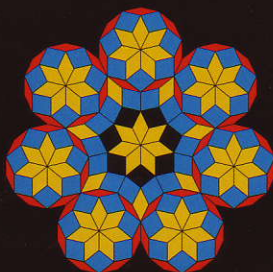

Wisdom's House