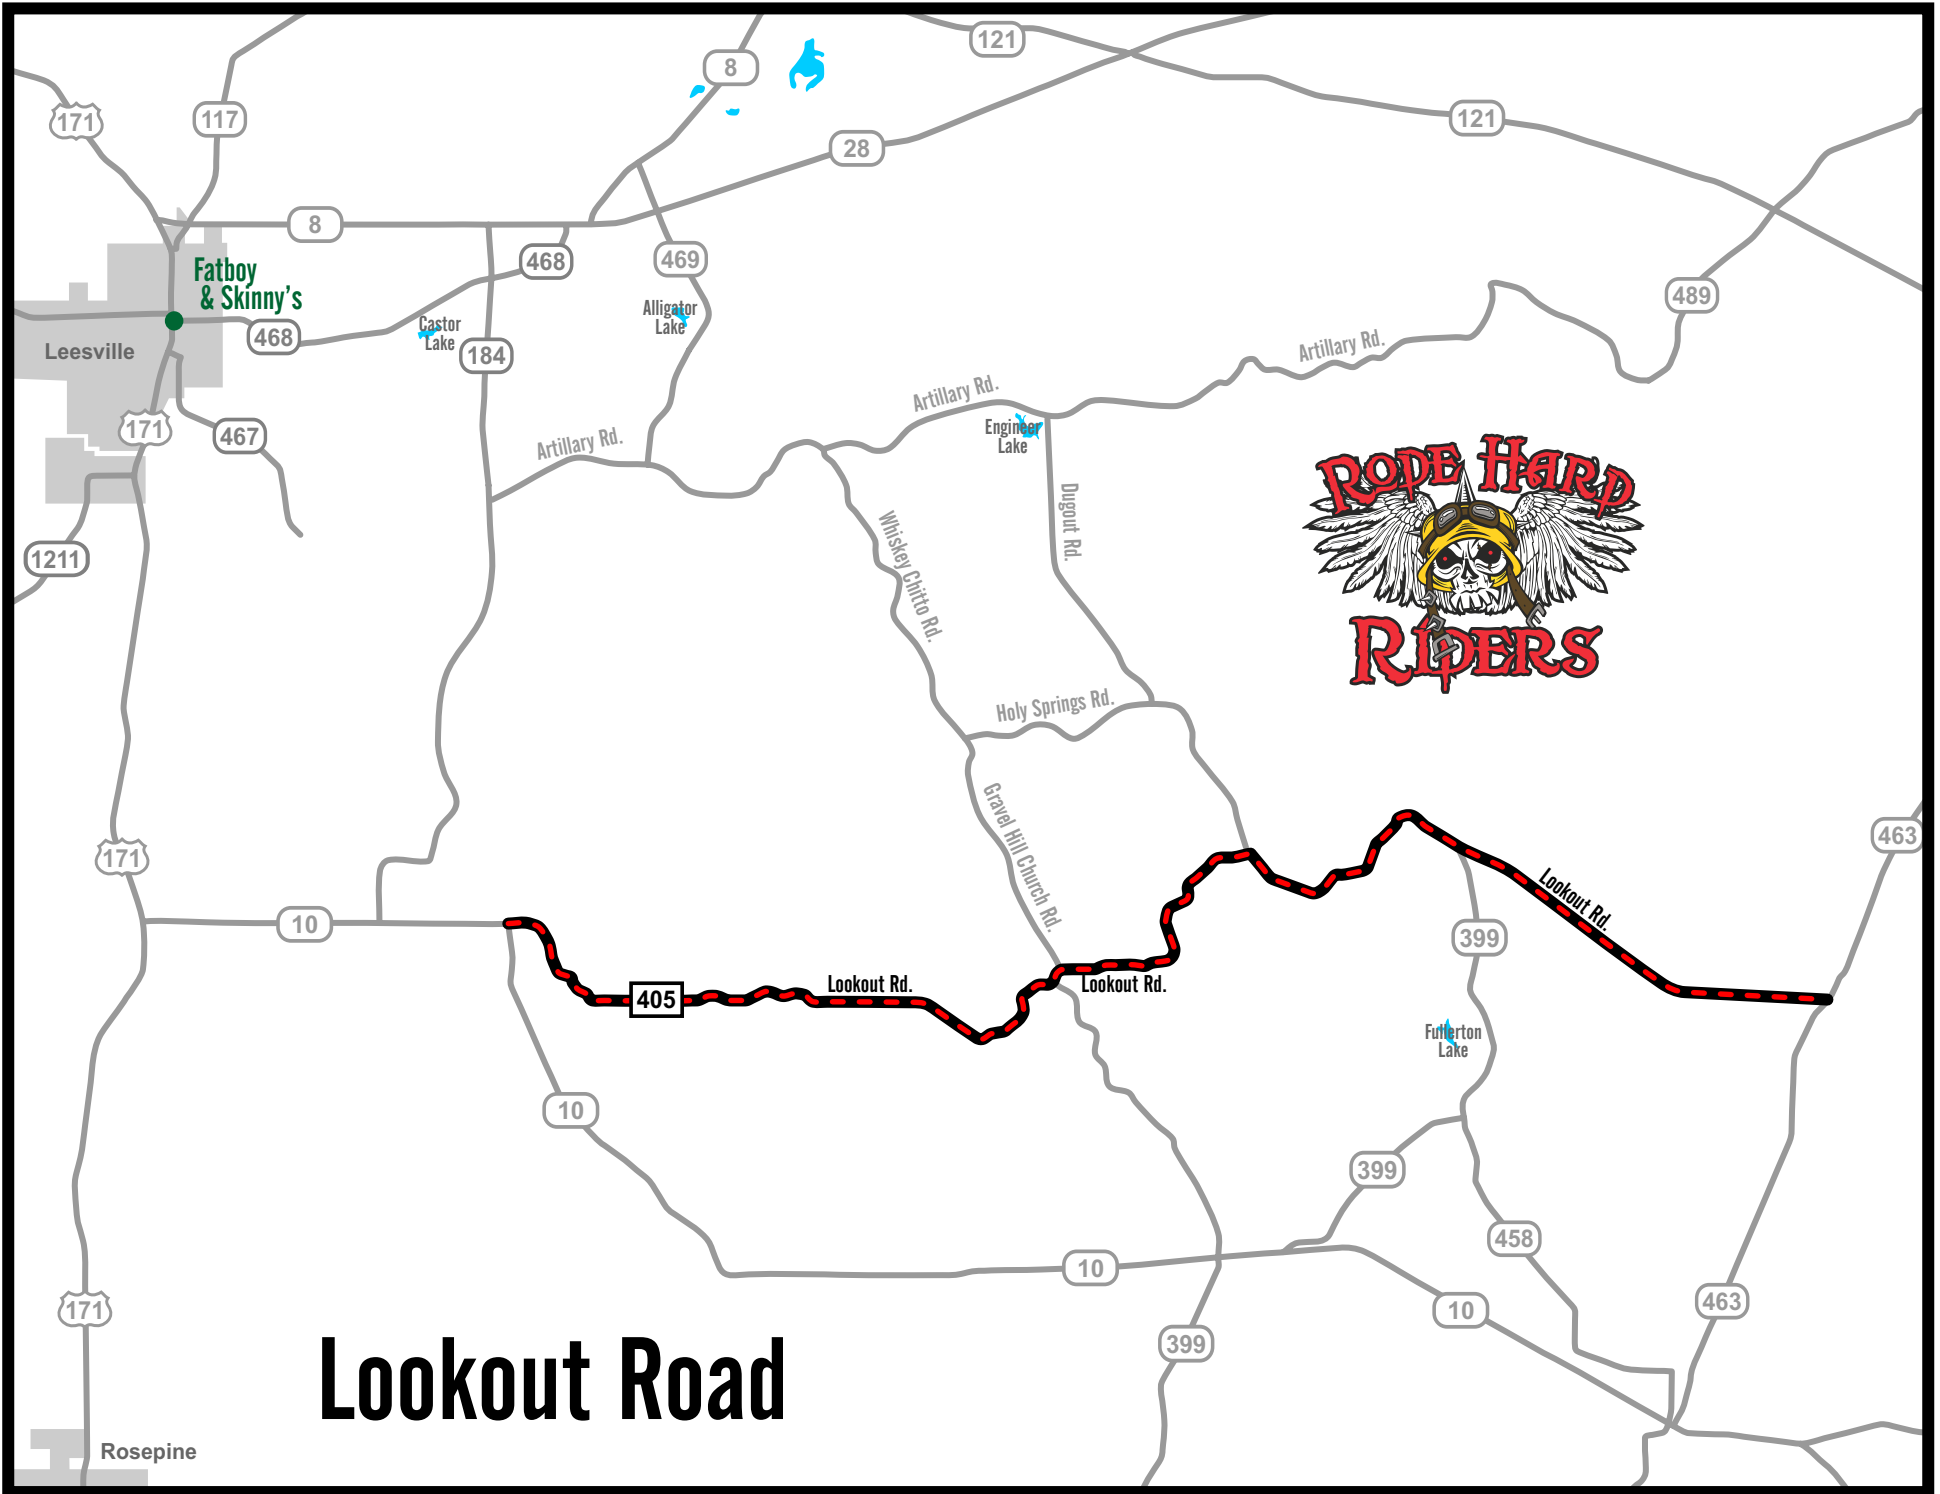

RHR BEST ROADS

Lookout Road

Map area: **Submitted by:** **Date submitted:**

C

Road/Hwy's included:

Road/Route description:

LA 82

Route/Road length:

Ride Time:

15.5 miles

25 min.

Parish(es):

Vernon Parish

East point:

3.7 miles North of Fullerton on LA-339

West point:

LA-10 South of Fort Polk South

RHR

Restaurants
on route

Fatboy & Skinny's

12.7 miles from West point

RHR

Bars
on route

Comments:

Lookout Road