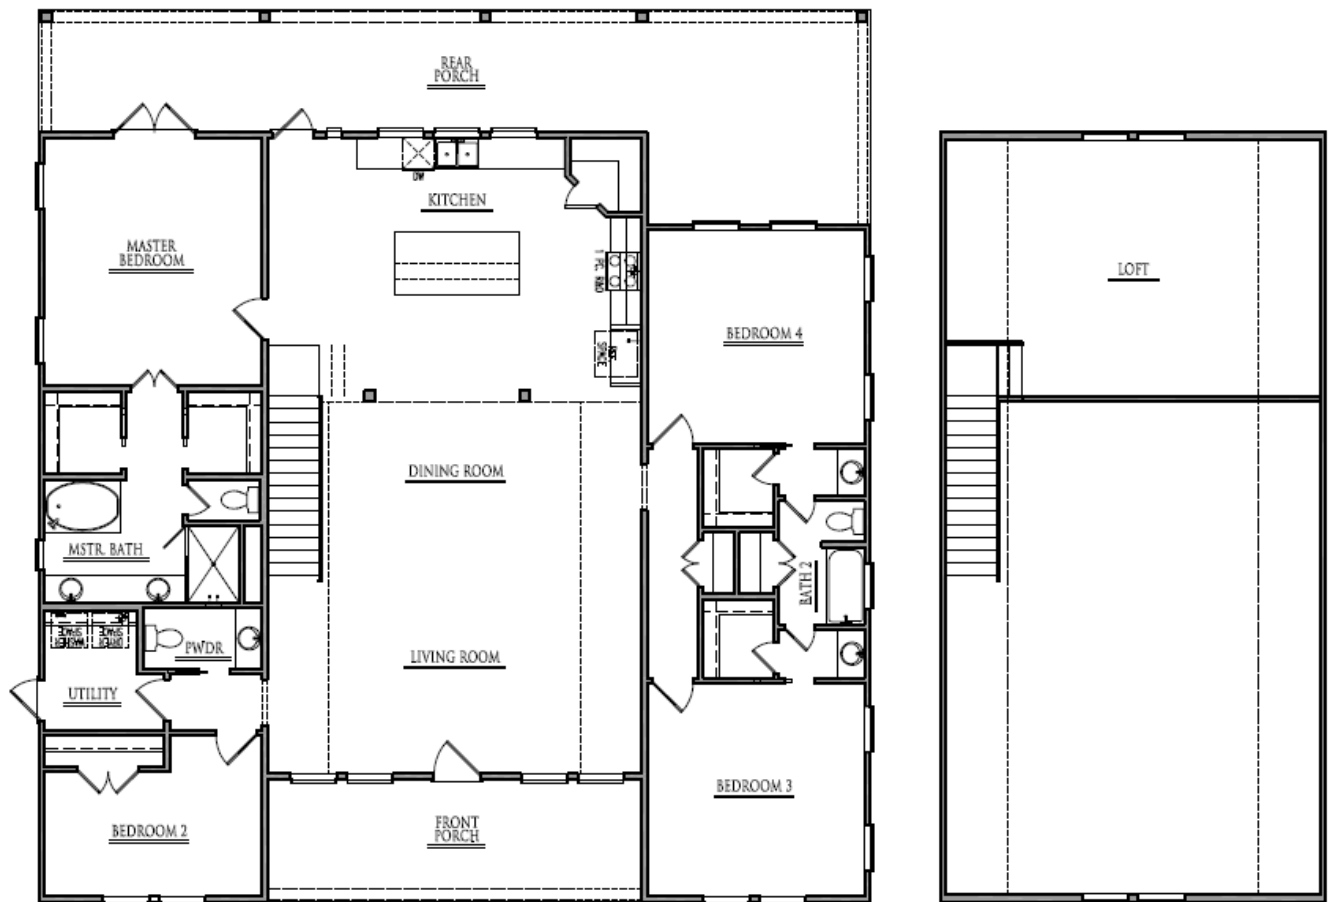

THE RAYBURN

3 BEDROOM/ 2.5 BATH

INDOOR LIVING	2854
OUTDOOR LIVING	713
TOTAL LIVING	3567