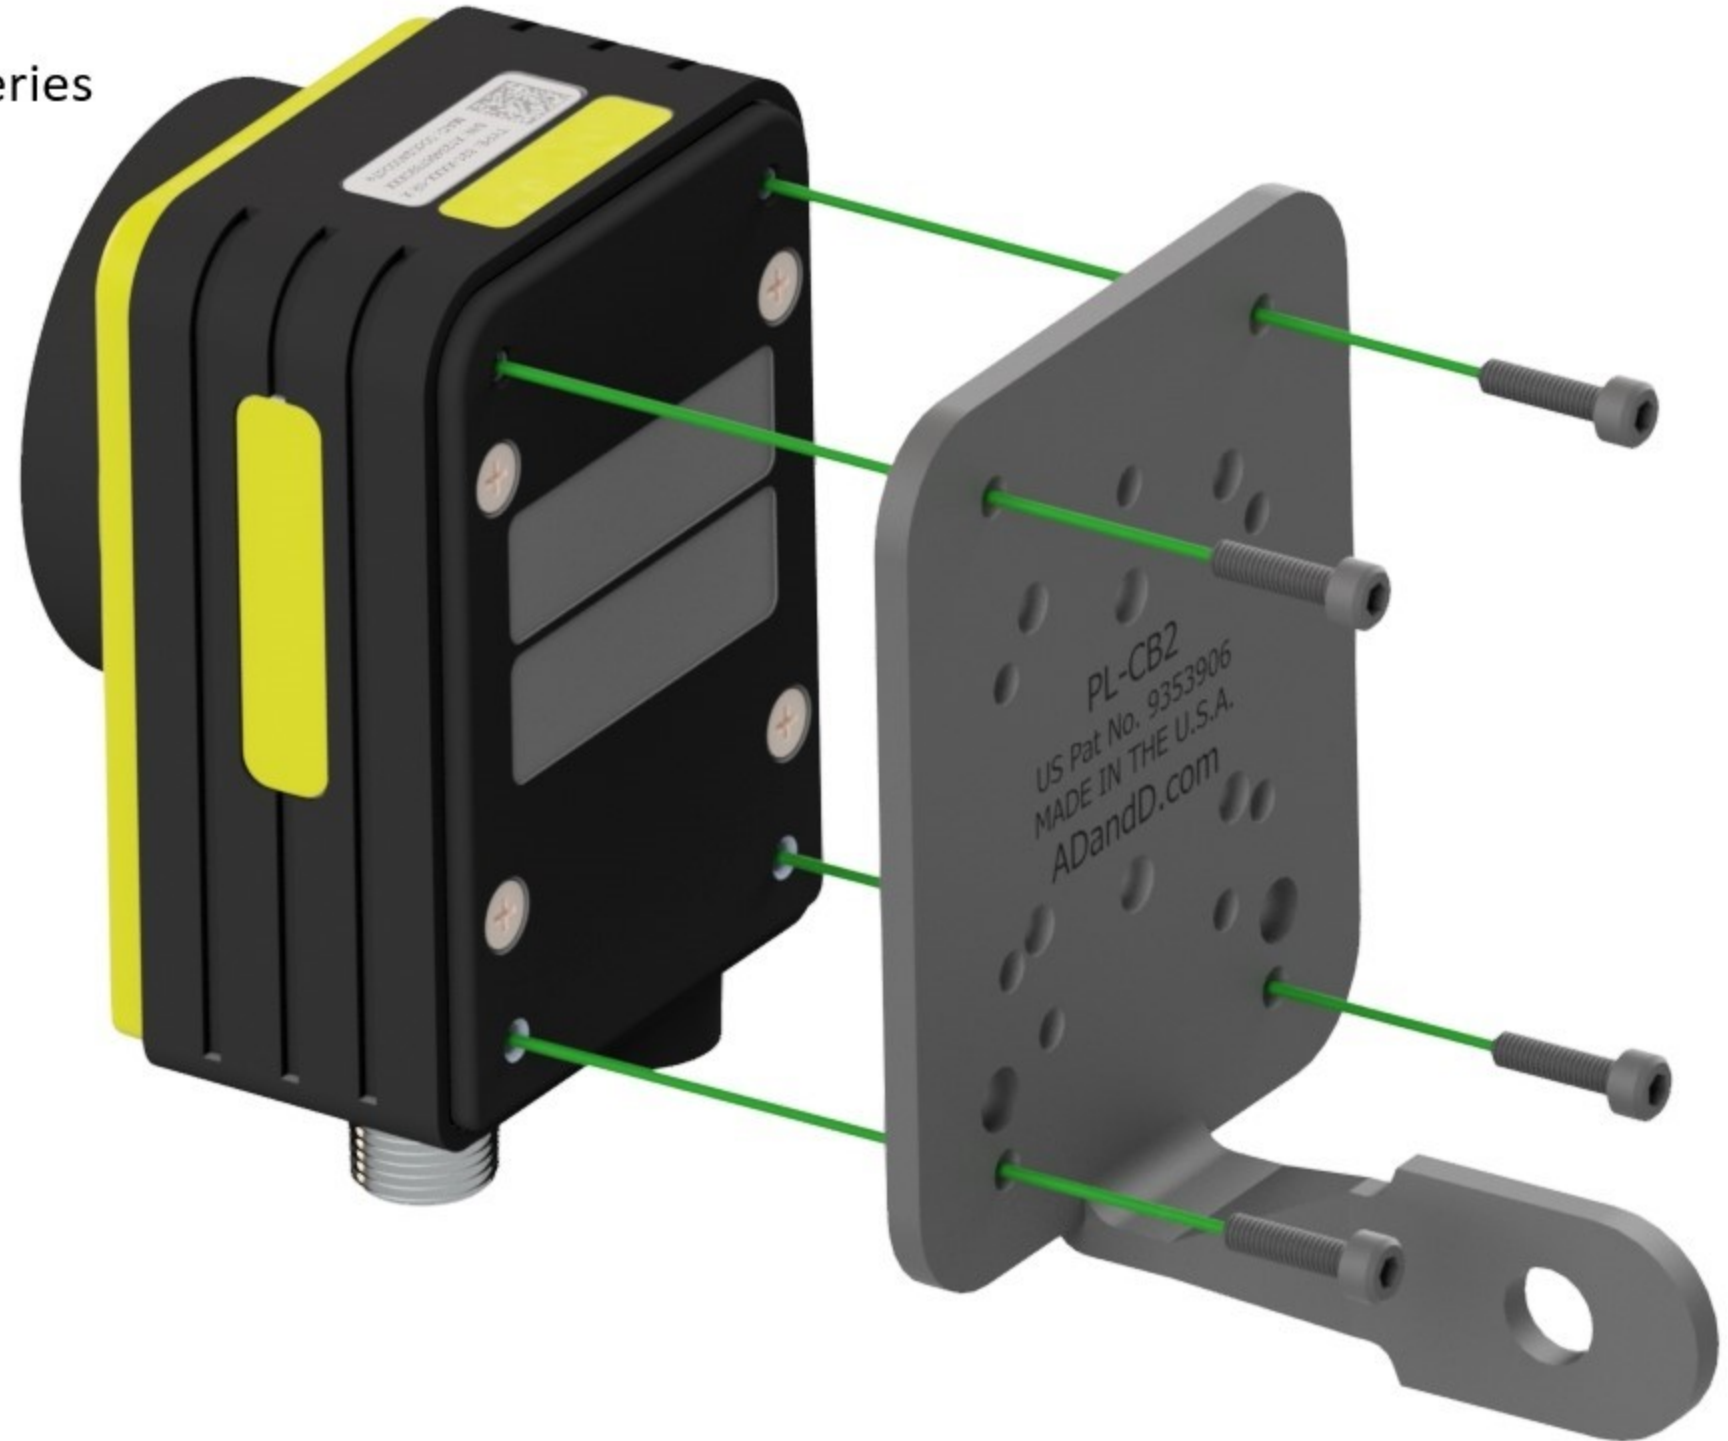

ADandD Pop-Link #PL-CB2

Mounting for Cognex InSight 7000 Series

Included Hardware

(4) M3-.5 X 6mm Lg SHCS