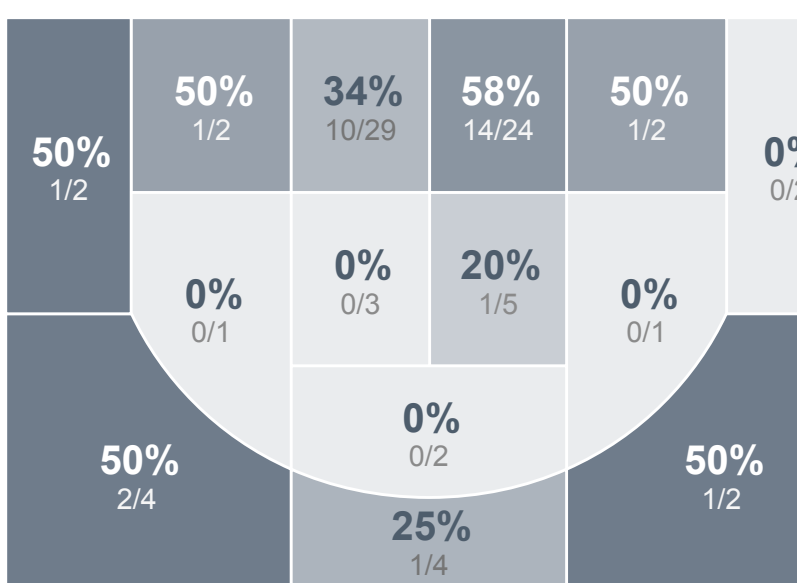

Turtle Mountain High School