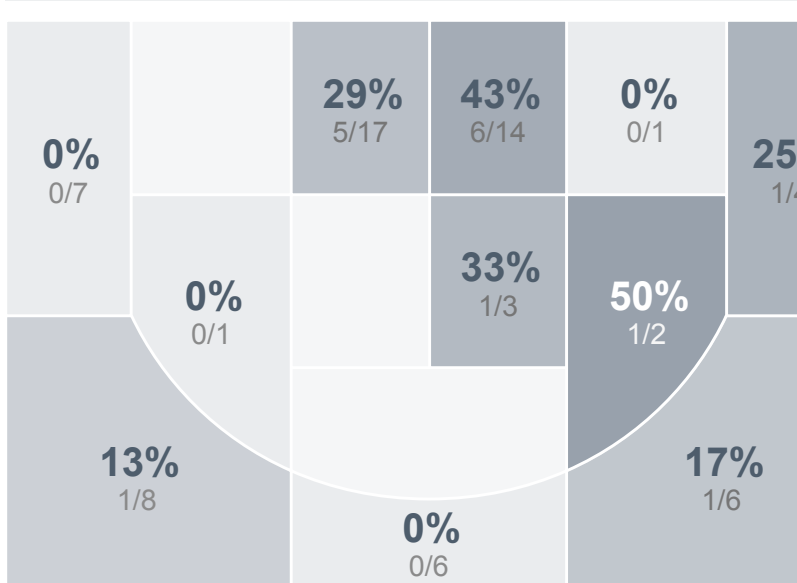

Team Stats

	LHS	TMHS
FG Made/Attempted	16/69	32/83
Field Goal %	23.2%	38.6%
Effective Field Goal %	25.4%	41.6%
2FG Made/Attempted	13/38	27/69
2FG %	34.2%	39.1%
3FG Made/Attempted	3/31	5/14
3FG %	9.7%	35.7%
FT Made/Attempted	12/24	17/26
Free Throw %	50.0%	65.4%
Points Per Possession	0.51	0.94
Transition Points	6	18
Points Off Turnovers	10	27
Second Chance Points	10	23
Points in the Paint	24	50
Offensive Rebounds	17	26
Defense Rebounds	28	40
Assists	6	15
Deflections	11	9
Steals	8	12
Blocks	5	2
Turnovers	29	22
Personal Fouls	21	18
Charges Taken	0	1

Girls' Varsity Basketball