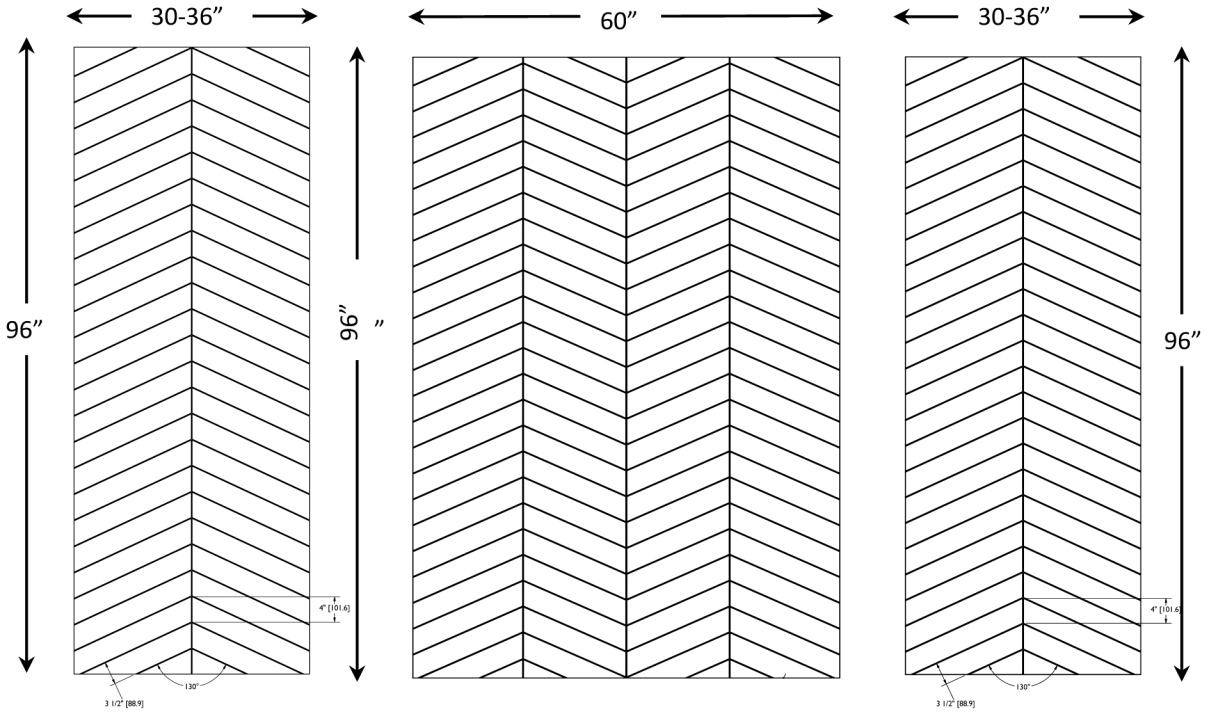

SS-5700

Optional Accessories:

- 2 x 1 1/4" x up to 96" Trim Strips
- 2 x 3/4" x up to 96" Trim Strips
- Soap Dishes
- Shampoo Shelves
- Foot Rests
- Accessorie ledge

Standard Features:

- New Chevron for FFI design
- Up to 96" (244 cm) Max height.
- Back Wall: 60" (152 cm) Max width.
- Side Walls: Up to 36" (91 cm) Max width.
- 1/4 Nominal thickness.
- Matte Finish.