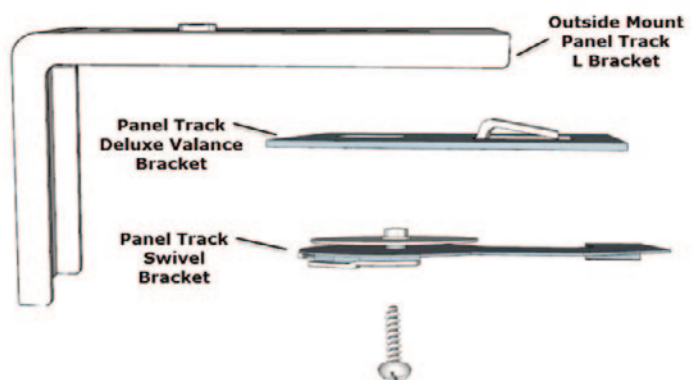

Outside Mount