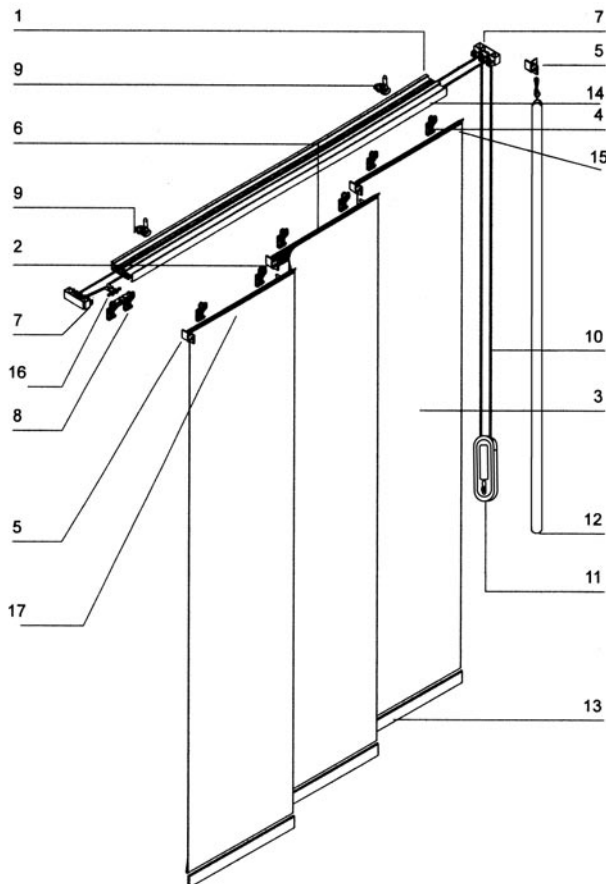

Panel Size / Stacking Width

- **12" Minimum Panel Width** (includes 3" for overlap).
- **12" Minimum Panel Height.**
- **46" Maximum Panel Width** (includes 3" for overlap).
- **144" Maximum Panel Height.**
- individual panel size varies depending on overall shade width & panel configuration.

NOTE: The smaller the panel width, the narrower the stacking space

To calculate stacking width; overall width + (number of overlaps x 3) then divide by number of panels

Example # 1 – 3 panel 112" W + 6 (2 overlaps x 3 = 6) = 118 divide by 3 panels = 39-3/8" stacking / panel width

Example # 2 – 4 panel 112" W + 9 (3 overlaps x 3 = 9) = 121 divide by 4 panels = 30-1/4" stacking / panel width

1. Aluminum Track	10. Cord
2. Sliding Panel w/Velcro	11. Tensioner
3. Fabric	12. Control Wand
4. Support w/Needle	13. Flat Weight
5. Double L Bracket Angle	14. Panel Stop Screw
6. L-Bracket Angle	15. End Cap
7. Channel Guide	16. Brass Cord Locking Nut
8. Double Support (front or Back)	17. Velcro Velour
9. Installation Clip	18. Splice (not pictured)