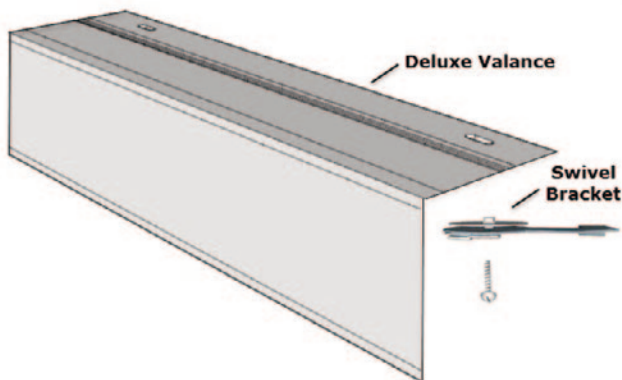

Inside Mount