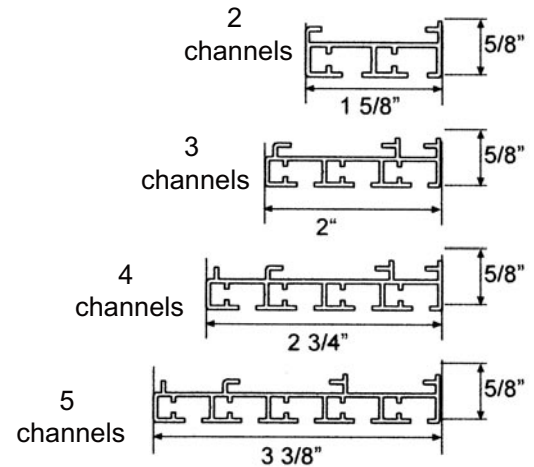

PRODUCT SPECIFICATIONS

How To Order

Controls

- Must specify control type with order – cord, wand, free floating.
- Cord control length is 10" less than ordered length.
- Wand draw is available on all shades; Wood wand size: 36".
- Some configurations require dual wands. Lead panel on each side will come with a wand.

Panel Stack Configurations

- Specify panel configuration from choices below.
- Approximately 3" material overlap when panels in fully closed position.
- Each stacking side will have 1 fixed panel.
- Optional **"free floating"** panels available at **10% Additional Charge**.
- Free floating panels available on one-way up to 5 panels only.

No split-draw or multi-stack configurations.

Each panel comes with wand.

Panels not interconnected with each other; each panel hand operated independently and can be positioned any place along the track.

Number of Panels	Overall Width	Stack Position / Configurations ("Room View" - Each stacking side will have 1 fixed panel)		
		Single Stack Left Stack	Single Stack Right Stack	Split Stack Note: Come with Dual Wand (if ordered with wand control)
2 Panels (1 overlap)	21" - 89"	2L – two panels stack left (2 channel track) 	2R – two panels stack right (2 channel track) 	NA
3 Panels (2 overlaps)	30" - 132"	3L – three panels stack left (3 channel track) 	3R – three panels stack right (3 channel track) 	NA
4 Panels (2 or 3 overlaps depending on number of stacks)	39" - 175"	4L – four panels stack left (4 channel track) 	4R – four panels stack right (4 channel track) 	2L2R – two panels stack left, two panels stack right (2 channel track)
5 Panels (4 overlaps)	48" - 218"	5L – five panels stack left (5 channel track) 	5R – five panels stack right (5 channel track) 	NA
6 Panels (5 overlaps)	57" - 261"	NA	NA	3L3R – three panels stack left, three panels stack right (3 channel track)
8 Panels (7 overlaps)	75" - 261"	NA	NA	4L4R – four panels stack left, four panels stack right (4 channel track)
10 Panels (9 overlaps)	93" - 261"	NA	NA	5L5R – five panels stack left, five panels stack right (5 channel track)