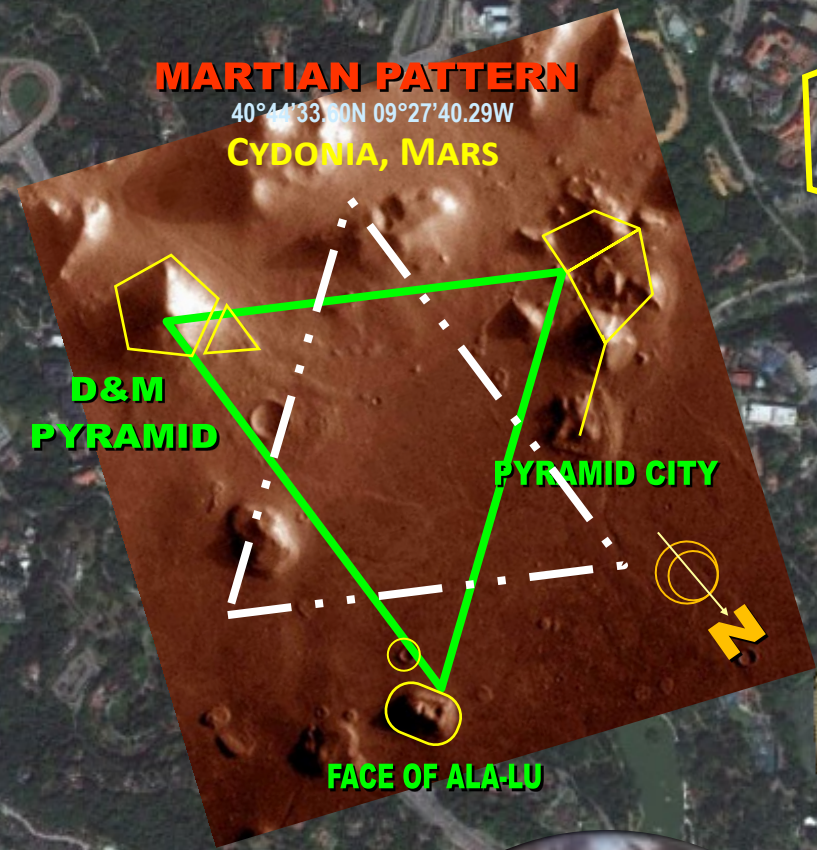

MARTIAN LEY LINES OF KUALA LUMPUR

The purpose of this study is to present the evidence that the geometric ley-lines of the following city layout is set to the *Cydonia, Mars* ley-lines. Pertaining to the *Cydonia, Mars* anomalies, there are 3 main pyramid structures that comprise the *Martian Motif*. There is the famous *Face of Mars*, the giant *Pentagon Fortress* and the *Pleiadian Pyramid City*. These 3 structures triangulate each other and would make up the core of a large metropolitan city on Earth. What is astonishing is that such a *Martian Motif* is seen implemented in the architecture of almost all the ancient civilizations on Earth. This started, at least based on the archeological record after the *Flood of Noah* with Babylon and Sumer. How the *Martian Motif* is tied to the ley-lines of ancient cities, temples and structures is that perhaps the lost knowledge and connection of the Martian civilization was conveyed to the few and selected 'priestly' class on Earth that constitutes the Secret Societies, etc. This special class of humans are perhaps tasked at keeping the legacy, lifeline and bloodline operational. Even now in the modern era, the same *Cydonia, Mars* motif is incorporated into the major capitals.

MARTIAN MOTIF OF THE PLEIADIAN KIND

© Composition & Some Graphics by
LUIS B. VEGA
vegapost@hotmail.com
www.PostScripts.org
FOR ILLUSTRATION PURPOSES ONLY

Main Sources
Bloodlines of the Illuminati
GoogleEarth.com
Morals and Dogmas
The Secrets of All Ages
Wikipedia.com

Google Earth