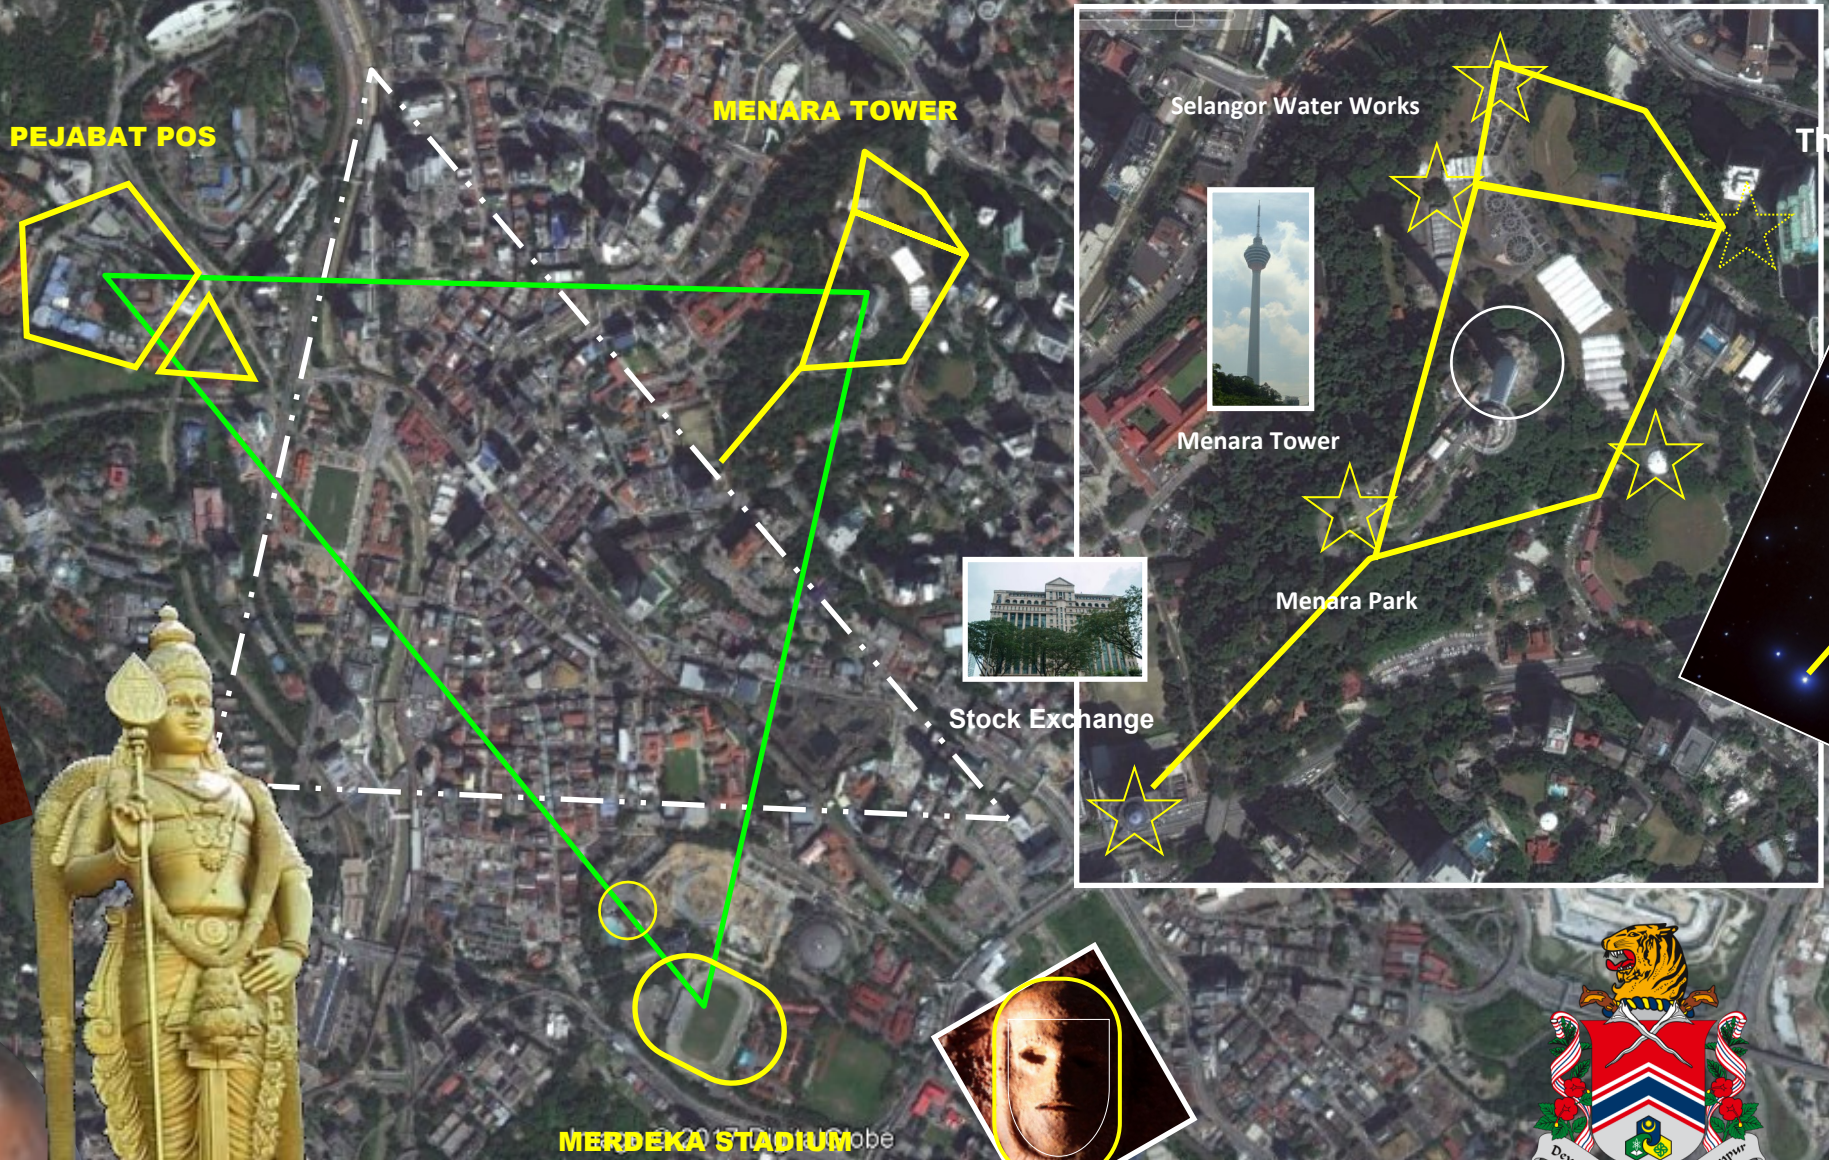

MARTIAN LEY LINES OF KUALA LUMPUR

The purpose of this study is to present the evidence that the geometric ley-lines of the following city layout is set to the *Cydonia, Mars* ley-lines. Pertaining to the *Cydonia, Mars* anomalies, there are 3 main pyramid structures that comprise the *Martian Motif*. There is the famous *Face of Mars*, the giant *Pentagon Fortress* and the *Pleiadian Pyramid City*. These 3 structures triangulate each other and would make up the core of a large metropolitan city on Earth. What is astonishing is that such a *Martian Motif* is seen implemented in the architecture of almost all the ancient civilizations on Earth. This started, at least based on the archeological record after the *Flood of Noah* with Babylon and Sumer. How the *Martian Motif* is tied to the ley-lines of ancient cities, temples and structures is that perhaps the lost knowledge and connection of the Martian civilization was conveyed to the few and selected 'priestly' class on Earth that constitutes the Secret Societies, etc. This special class of humans are perhaps tasked at keeping the legacy, lifeline and bloodline operational. Even now in the modern era, the same *Cydonia, Mars* motif is incorporated into the major capitals.

MARTIAN MOTIF OF THE PLEIADIAN KIND

© Composition & Some Graphics by
LUIS B. VEGA
vegapost@hotmail.com
www.PostScripts.org
FOR ILLUSTRATION PURPOSES ONLY

Main Sources
Bloodlines of the Illuminati
GoogleEarth.com
Morals and Dogmas
The Secrets of All Ages
Wikipedia.com

Google Earth