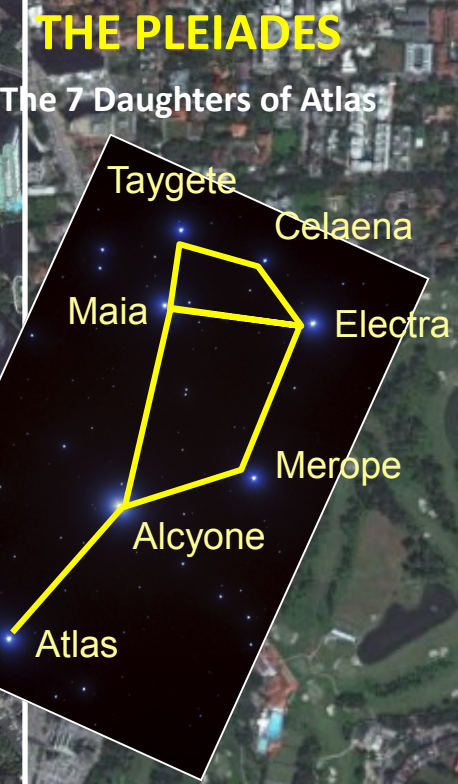

MARTIAN LEY LINES OF KUALA LUMPUR

The purpose of this study is to present the evidence that the geometric ley-lines of the following city layout is set to the *Cydonia, Mars* ley-lines. Pertaining to the *Cydonia, Mars* anomalies, there are 3 main pyramid structures that comprise the *Martian Motif*. There is the famous *Face of Mars*, the giant *Pentagon Fortress* and the *Pleiadian Pyramid City*. These 3 structures triangulate each other and would make up the core of a large metropolitan city on Earth. What is astonishing is that such a *Martian Motif* is seen implemented in the architecture of almost all the ancient civilizations on Earth. This started, at least based on the archeological record after the *Flood of Noah* with Babylon and Sumer. How the *Martian Motif* is tied to the ley-lines of ancient cities, temples and structures is that perhaps the lost knowledge and connection of the Martian civilization was conveyed to the few and selected 'priestly' class on Earth that constitutes the Secret Societies, etc. This special class of humans are perhaps tasked at keeping the legacy, lifeline and bloodline operational. Even now in the modern era, the same *Cydonia, Mars* motif is incorporated into the major capitals.

MARTIAN MOTIF OF THE PLEIADIAN KIND

© Composition & Some Graphics by
LUIS B. VEGA
vegapost@hotmail.com
www.PostScripts.org
FOR ILLUSTRATION PURPOSES ONLY

Main Sources
Bloodlines of the Illuminati
GoogleEarth.com
Morals and Dogmas
The Secrets of All Ages
Wikipedia.com

Google Earth