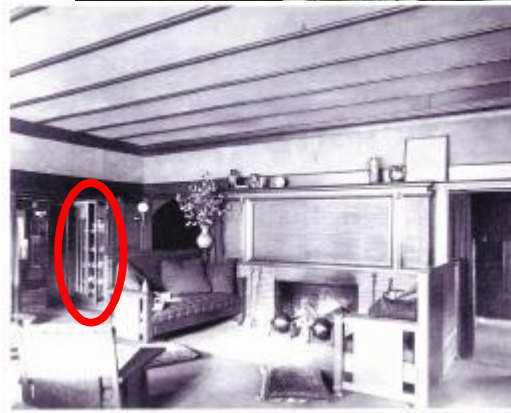

Dining Room Entrance French Door China Closet

Four (4) Doors
17 3/4" x 66"
\$24,000

ART GLASS REPLACEMENT

b. Harley Bradley House

701 S. Harrison Ave.
Kankakee, IL 60901

First Floor Master Bedroom Dressing Room and Bath Exterior Windows