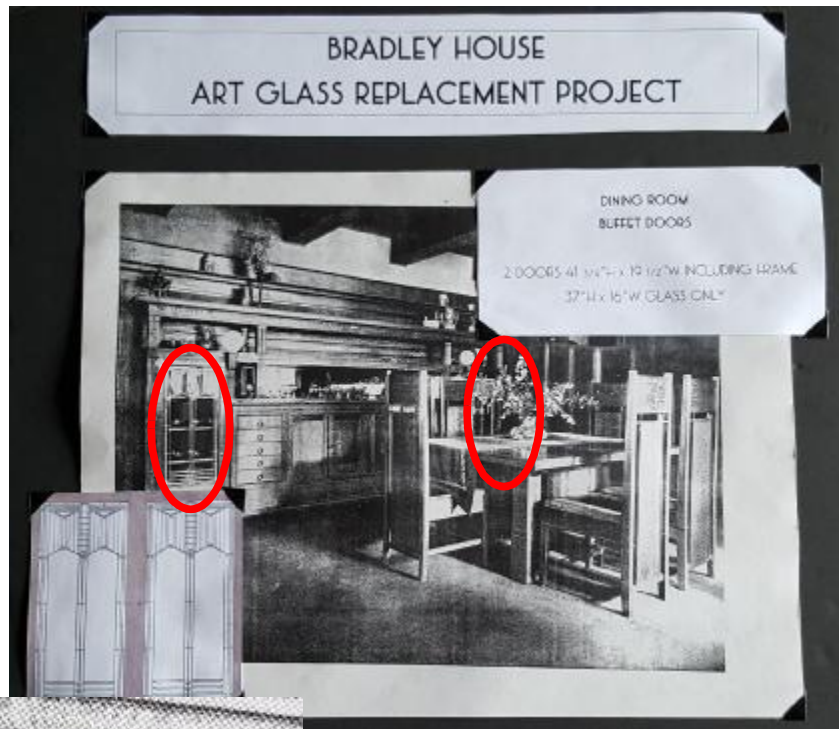

Dining Room Buffet Doors

Four (4) Doors
19 1/2" x 41 1/4"
$10,000