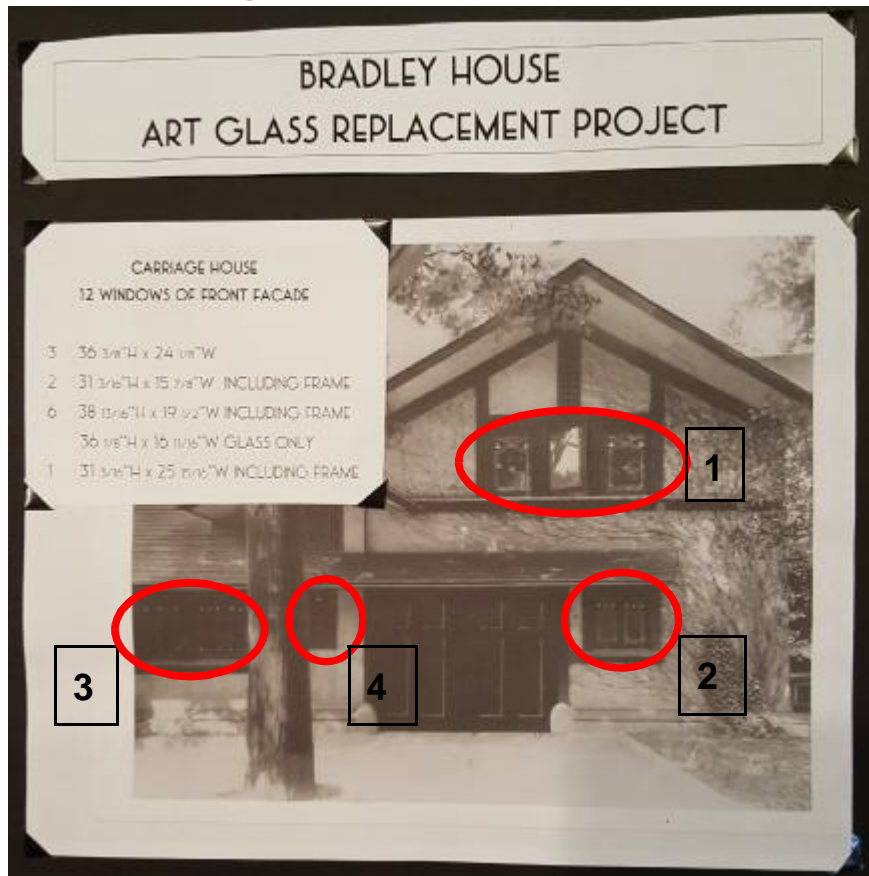

ART GLASS REPLACEMENT

b. Harley Bradley House

701 S. Harrison Ave.
Kankakee, IL 60901

Carriage House Exterior Windows

12 Windows on the East Elevation:

<u>Item</u>	<u>Qty</u>	<u>Size</u>	<u>Cost</u>
1	3	24 1/8" x 36 3/8"	\$9,600.00
2	2	15 7/8" x 31 3/16"	\$5,600.00
3	6	19 1/2" x 38/13/16"	\$18,000.00
4	1	25 15/16" x 31 3/16"	\$3000.00