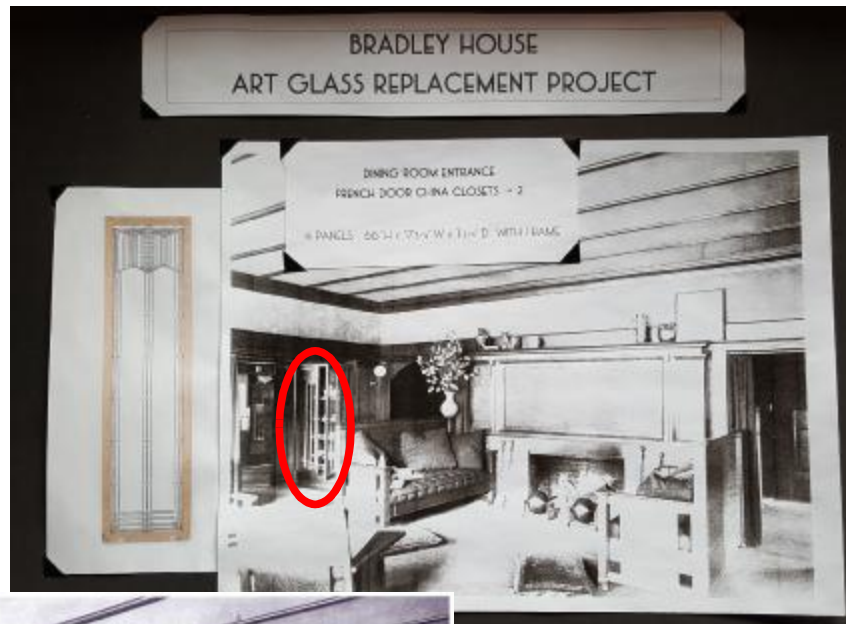

Dining Room Entrance French Door China Closet

Four (4) Doors
17 3/4" x 66"
$24,000