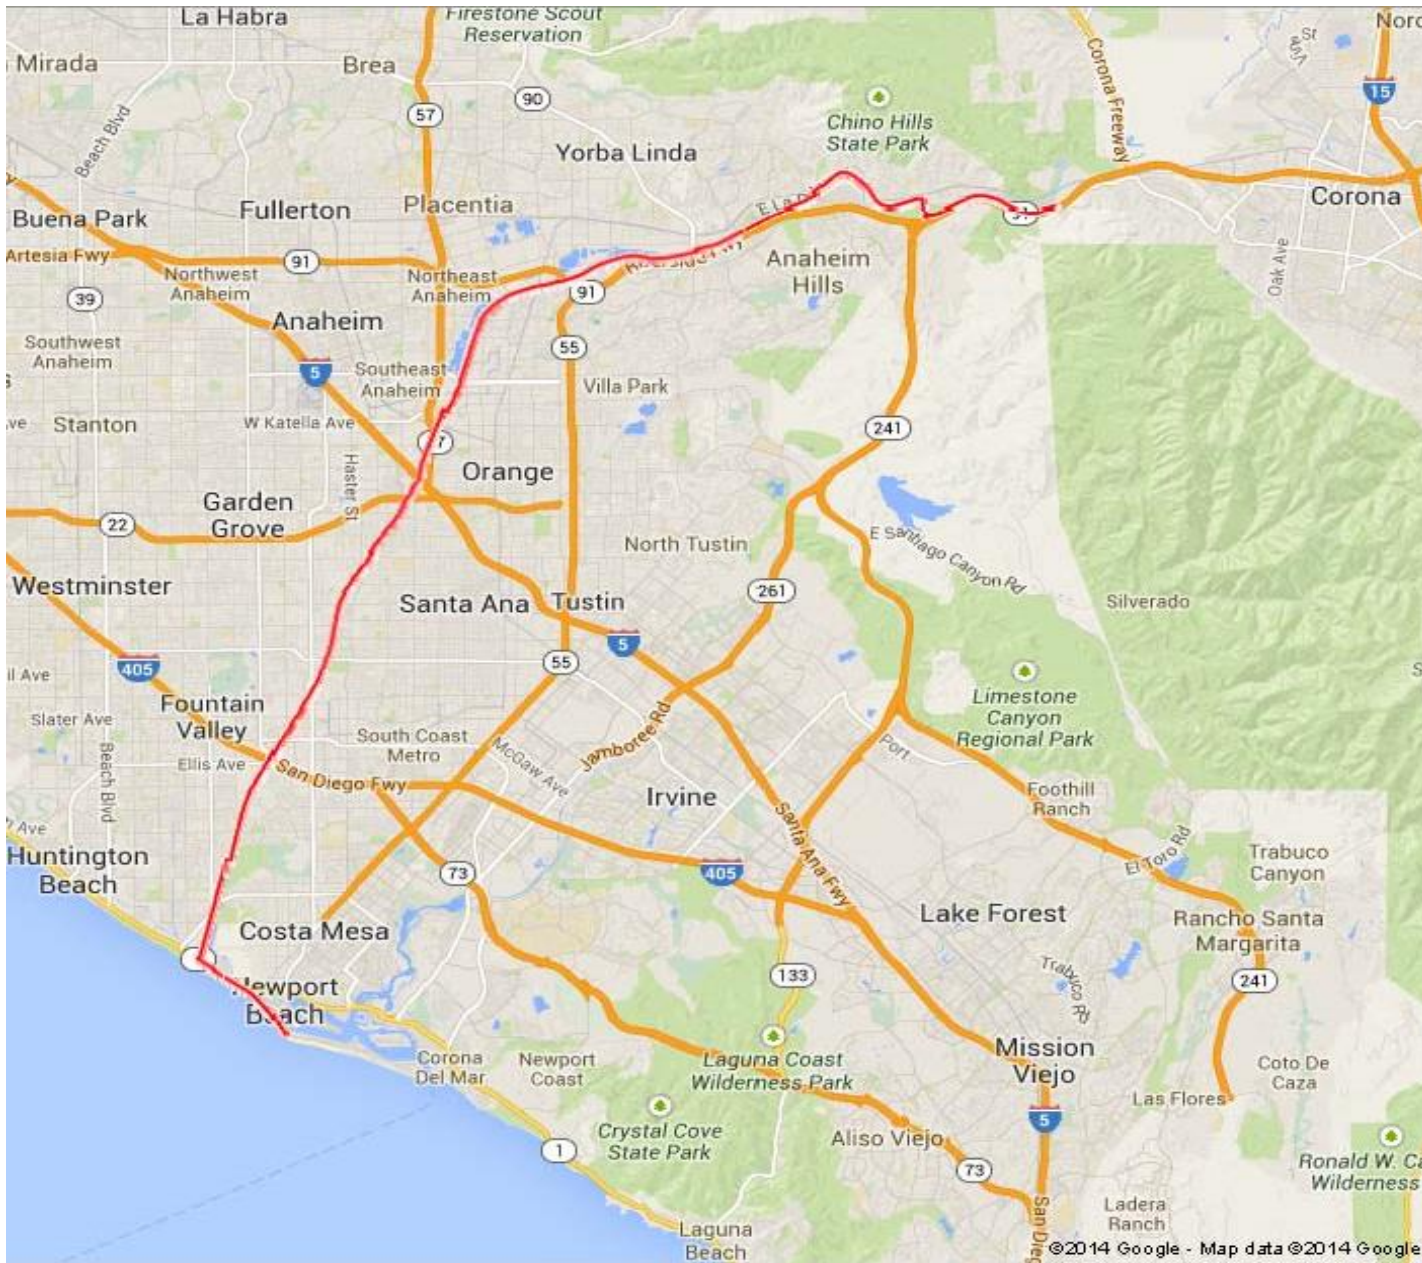

# Santa Ana River

**Scenic and quite ride along the river from Corona to the Newport or Huntington Piers. A good workout that passes by Angel Stadium and The Honda Center.**

**Photos**

**Detail Map**

**Ride-A-Long**

**SAR Trail**

# Santa Ana River