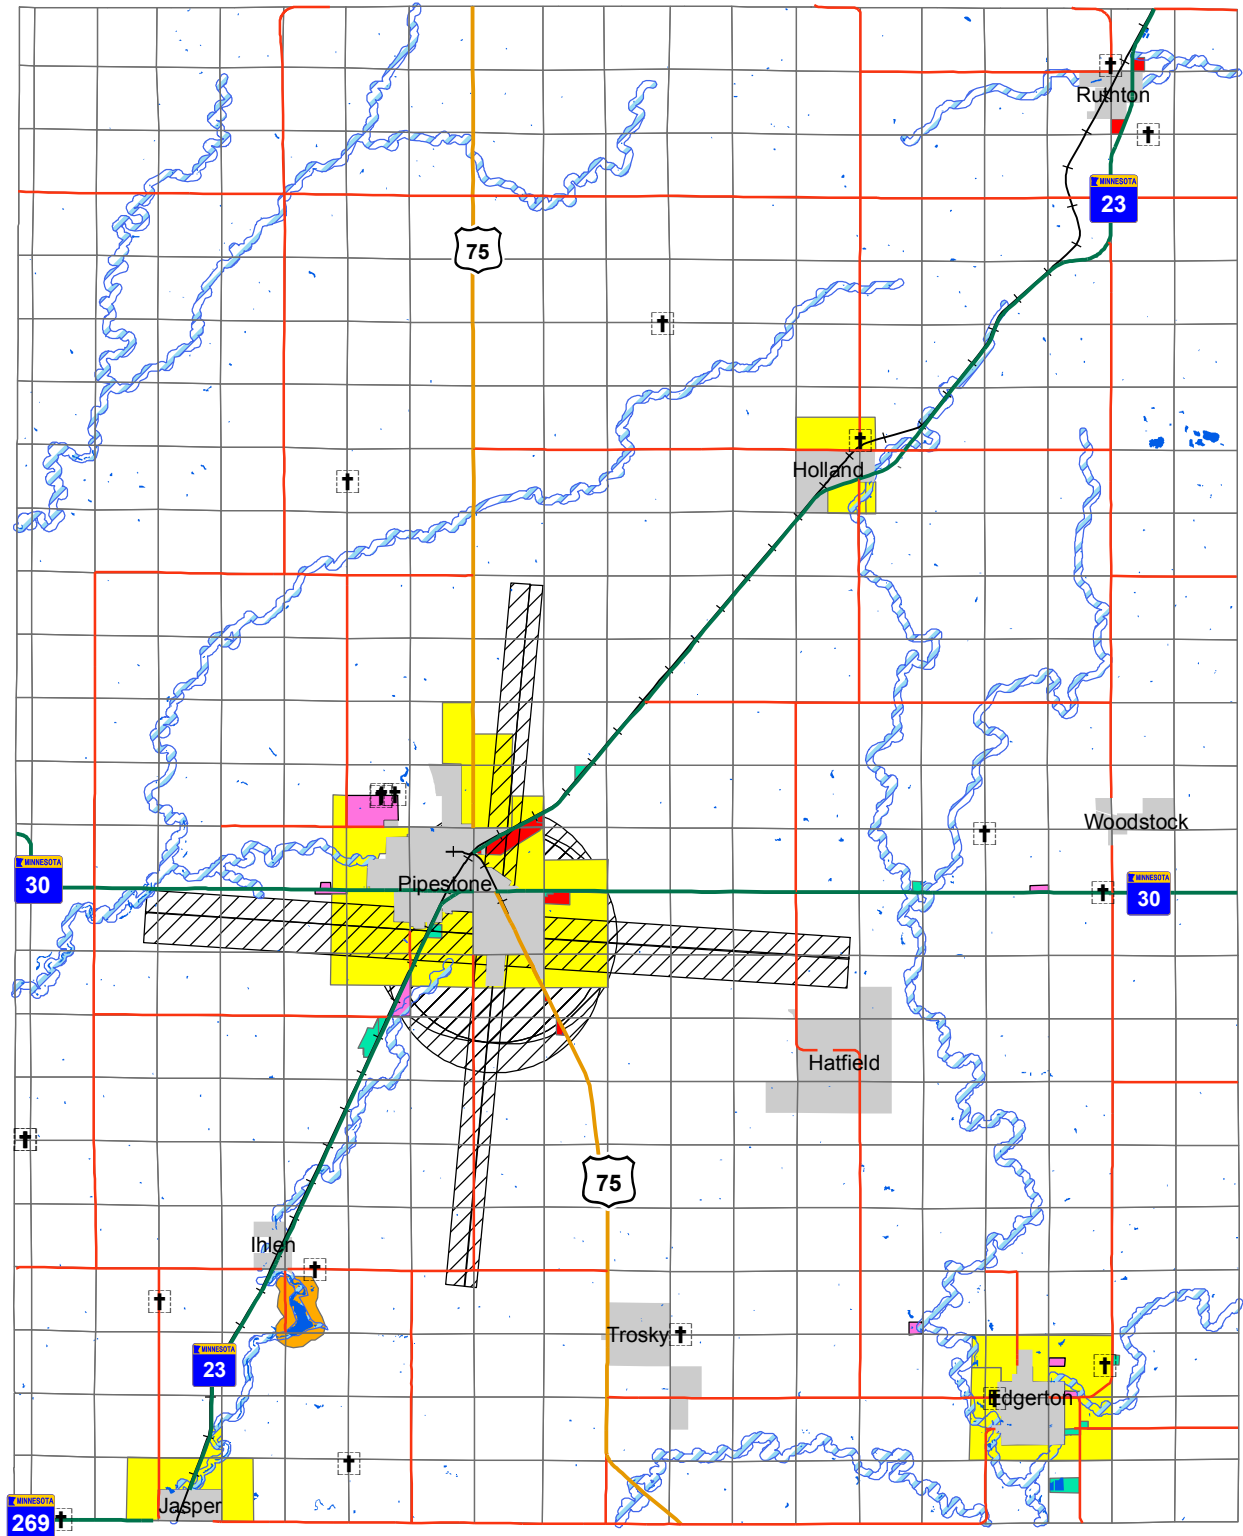

Pipestone County Zoning Districts

Legend

- | | | |
|--------------------|---------------------------|---------------------|
| Church & Cemetery | Zoning Districts | Roads |
| Sections | Ag | US Highway |
| Lakes & Wetlands | Highway Commercial | State Highway |
| City Limits | Industrial | County Road - Paved |
| Special Protection | Natural Enviro. Shoreland | Railroad |
| Airport Zone | Rural Residential | |
| | Urban Expansion | |

Note: This map represents Zoning Districts as of September 15, 2015. Contact the Pipestone County Zoning Office for current official boundaries.