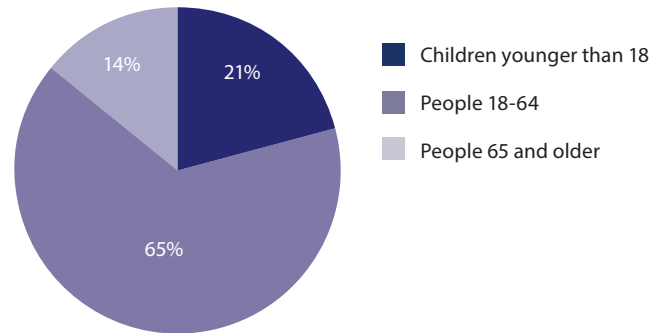

Poverty by Age (2009-2013)