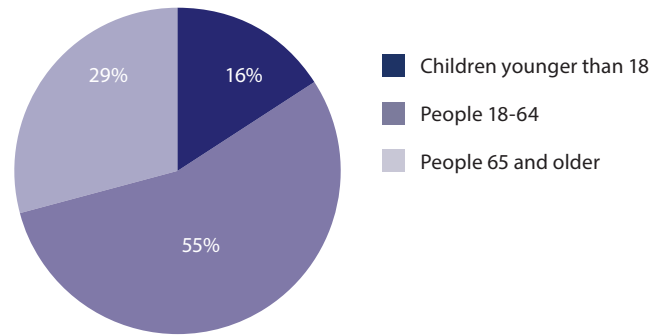

Population by Age (2009-2013)