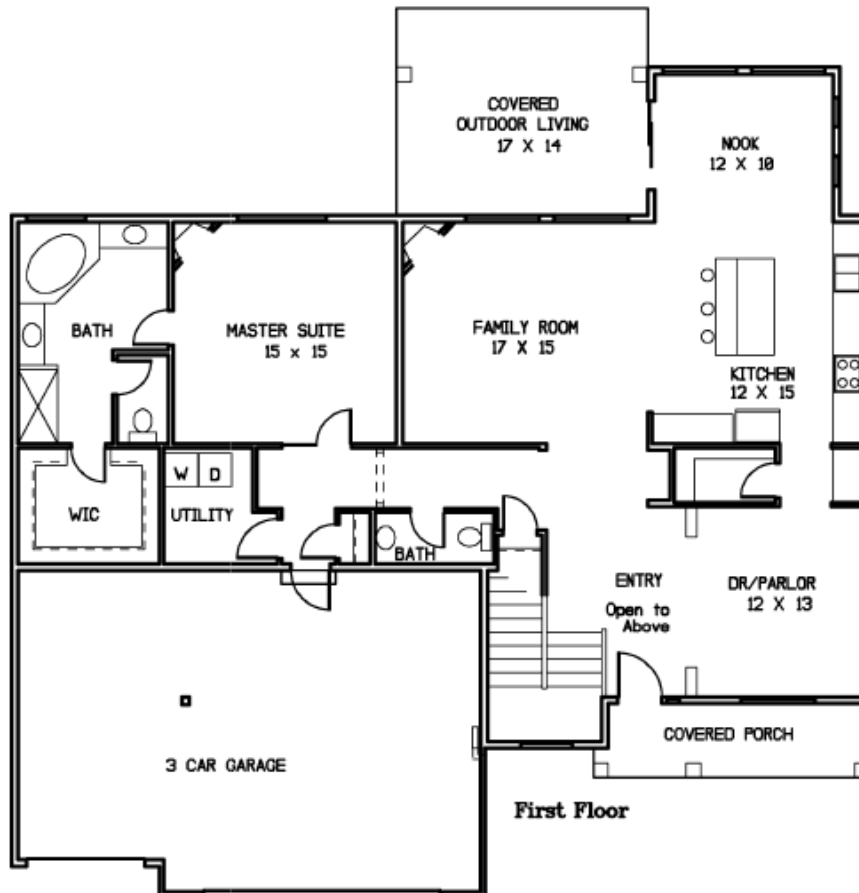

## 2781 Plan

4 Bedroom (Master on Main), 2.5 Bath,  
DR/Parlor, Outdoor Living, 3 Car Garage

Approximately 2781 sf

Second Floor