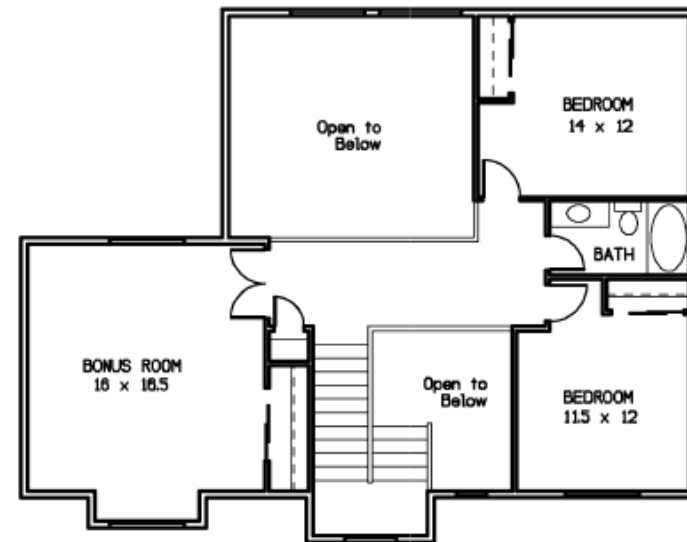

## 2781 Plan

4 Bedroom (Master on Main), 2.5 Bath,  
DR/Parlor, Outdoor Living, 3 Car Garage

Approximately 2781 sf

Second Floor