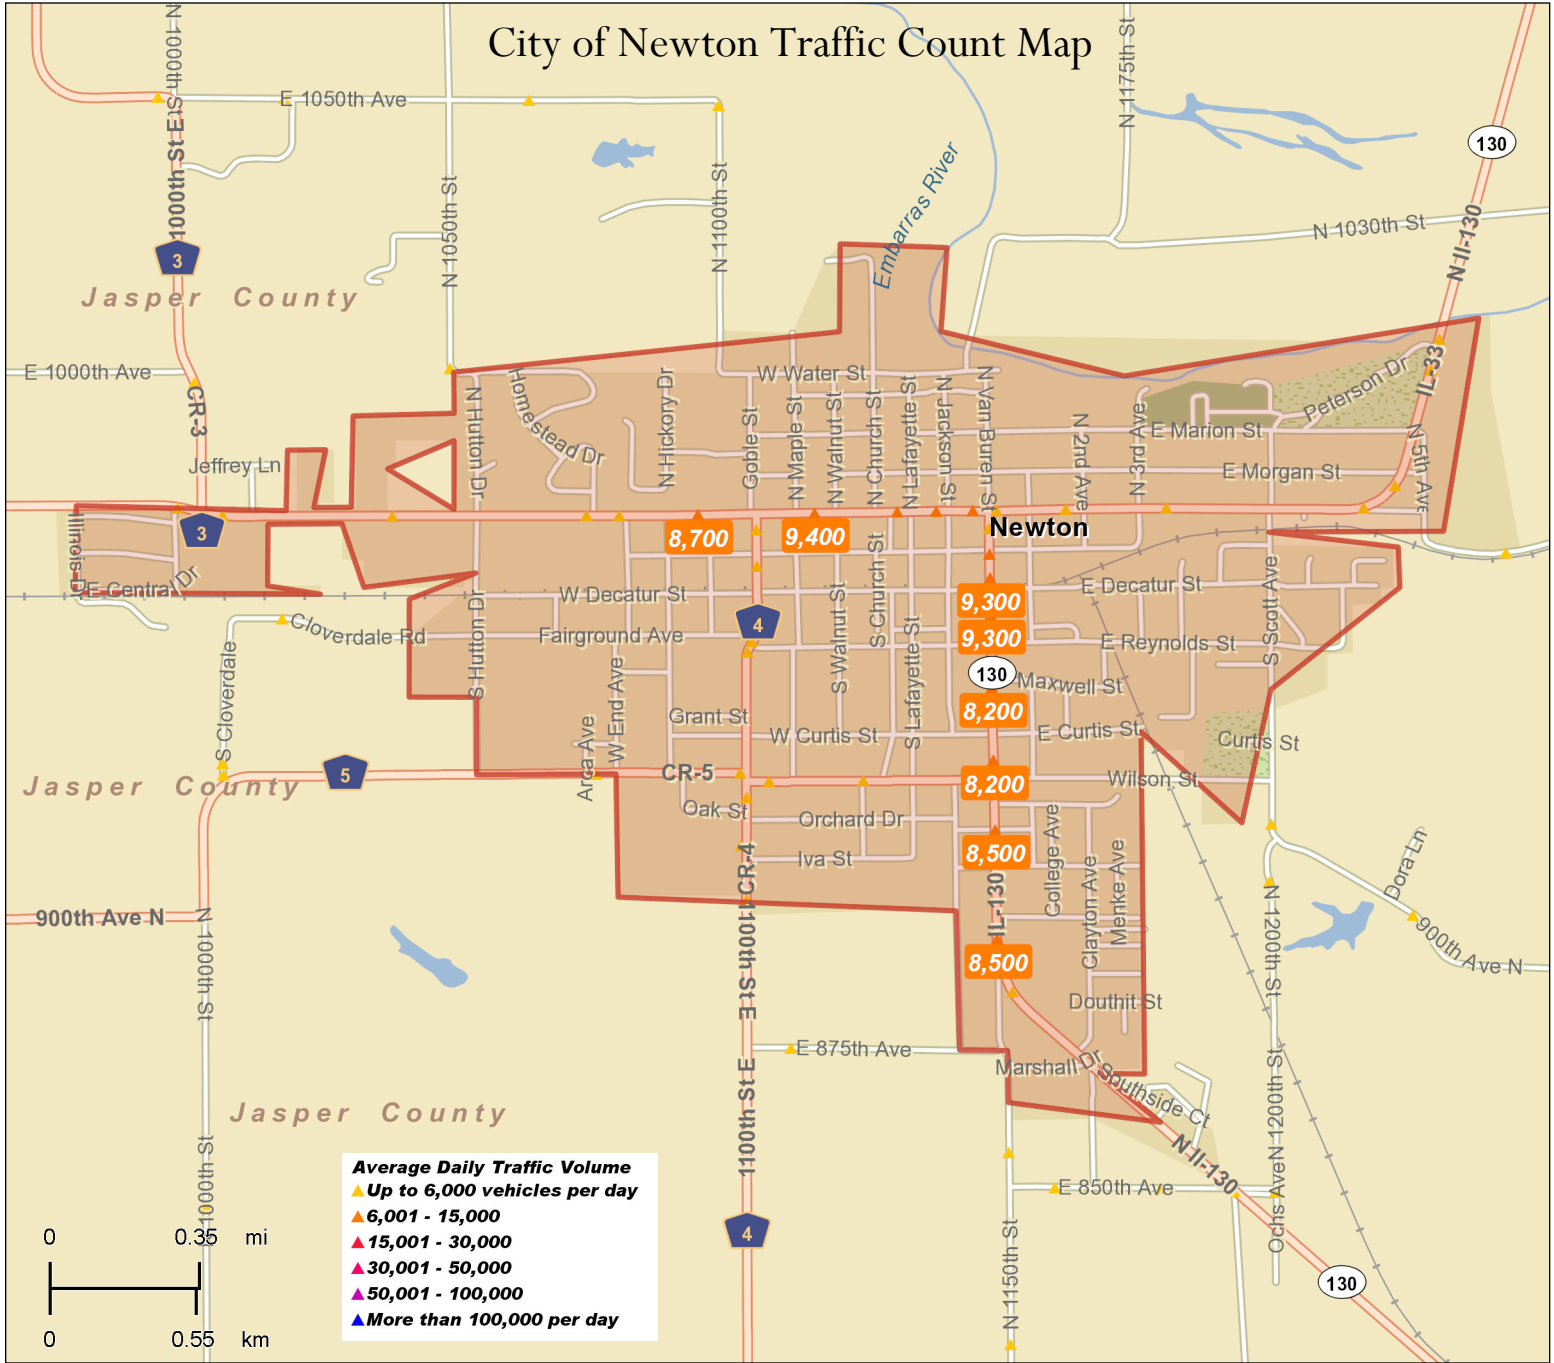

Newton City, IL
 1752844 (Newton city)
 Geography: Popular places

Source: ©2012 Market Planning Solutions, Inc.

March 15, 2014

Made with Esri Business Analyst