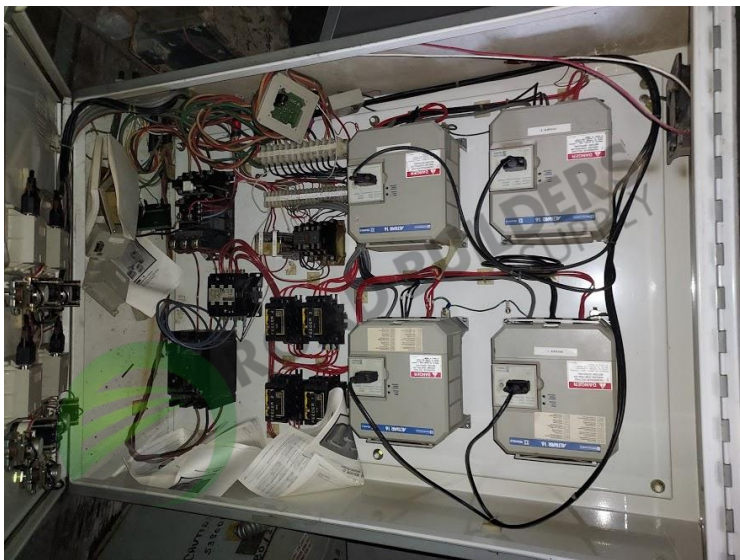

# PC013RBS 4 Bin Cold Feed VFD Panel

ID: PC013RBS

Details:

- 4 bin cold feed VFD panel
- 3hp motors

- All equipment subject to prior sale.
- RSB strives to ensure the accuracy of all listings, but all listings are "as-is, where-is," with no implied warranty.
- All buyers are encouraged to inspect equipment personally to verify accuracy.
- All information contained in this listing sheet is confidential. It is the property of RBS and is not to be shared.
- Road Builders Supply, LLC accepts no liability for the accuracy of the above listing.