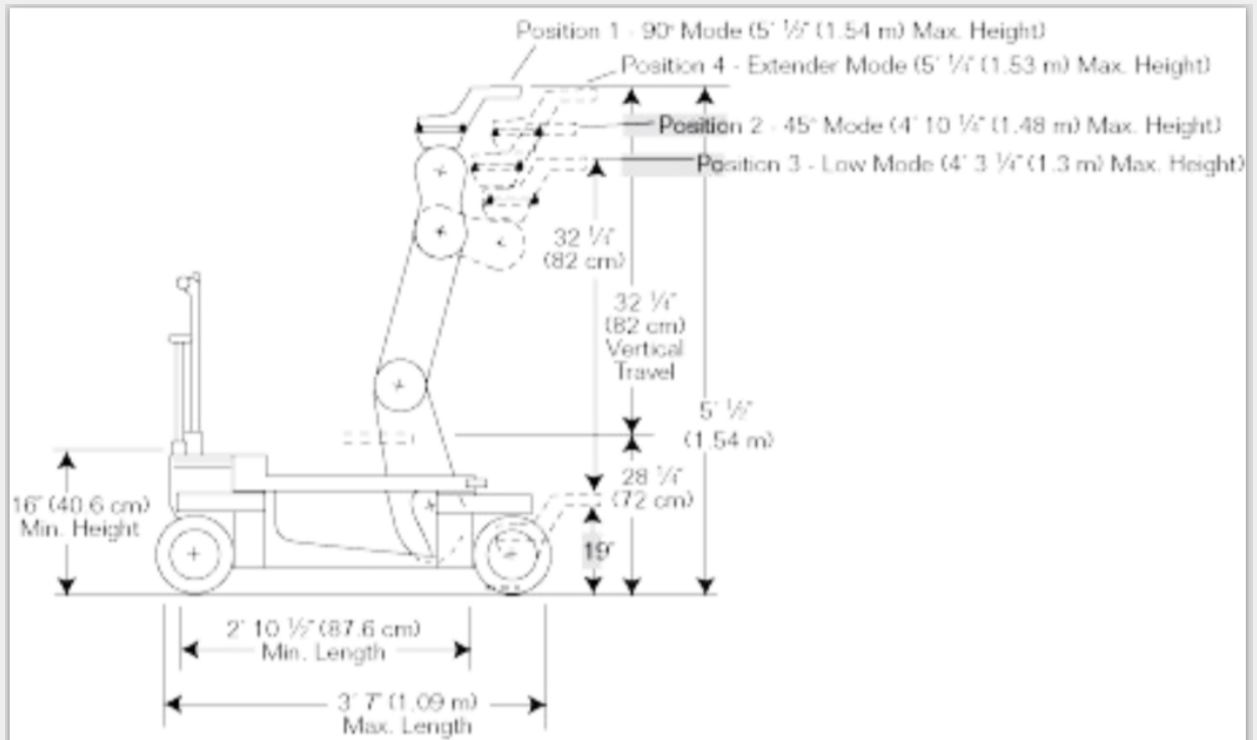

**Dolly Accessory Cart Crate Shipping Dimensions**

**L 44 in. x W 35 in. x H 28 in.**

**\*Payload includes All Items (i.e. Man, Camera, Platform, Turret, Crane Arm, etc.) on Arm**

**\*\*Payload includes All Items (i.e. Man, Camera, Platform, Turret, Crane Arm, etc.) on Base Mount.**