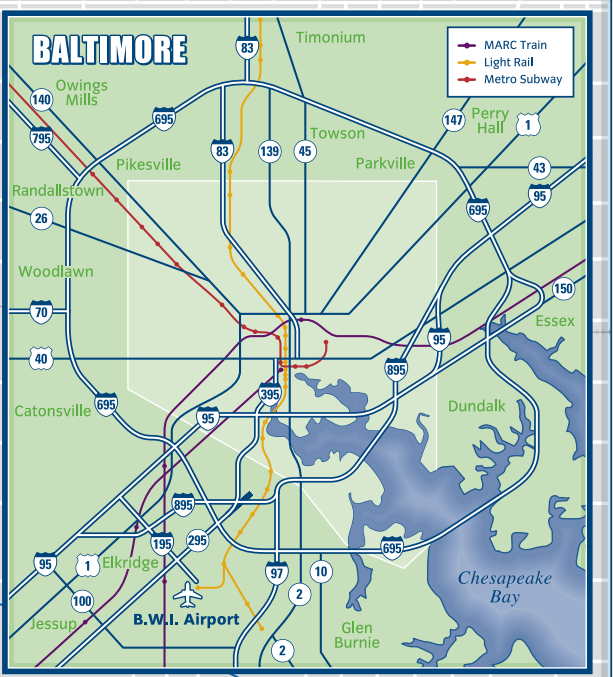

LEGEND

- H Hospital
- P Parking Garage
- P Parking Lot
- A Accomodations
- Z Zip Car
- M Metro Line
- L Light Rail
- MARC Train
- Harbor Taxis
- i Visitors Center

Map Illustration: Emery Pajer
 Reineckandreineck.com, San Francisco
 Two Twelve Associates, New York
 ©2012 Downtown Partnership of Baltimore
 BM_Rev 17F (ParkingMap SM)