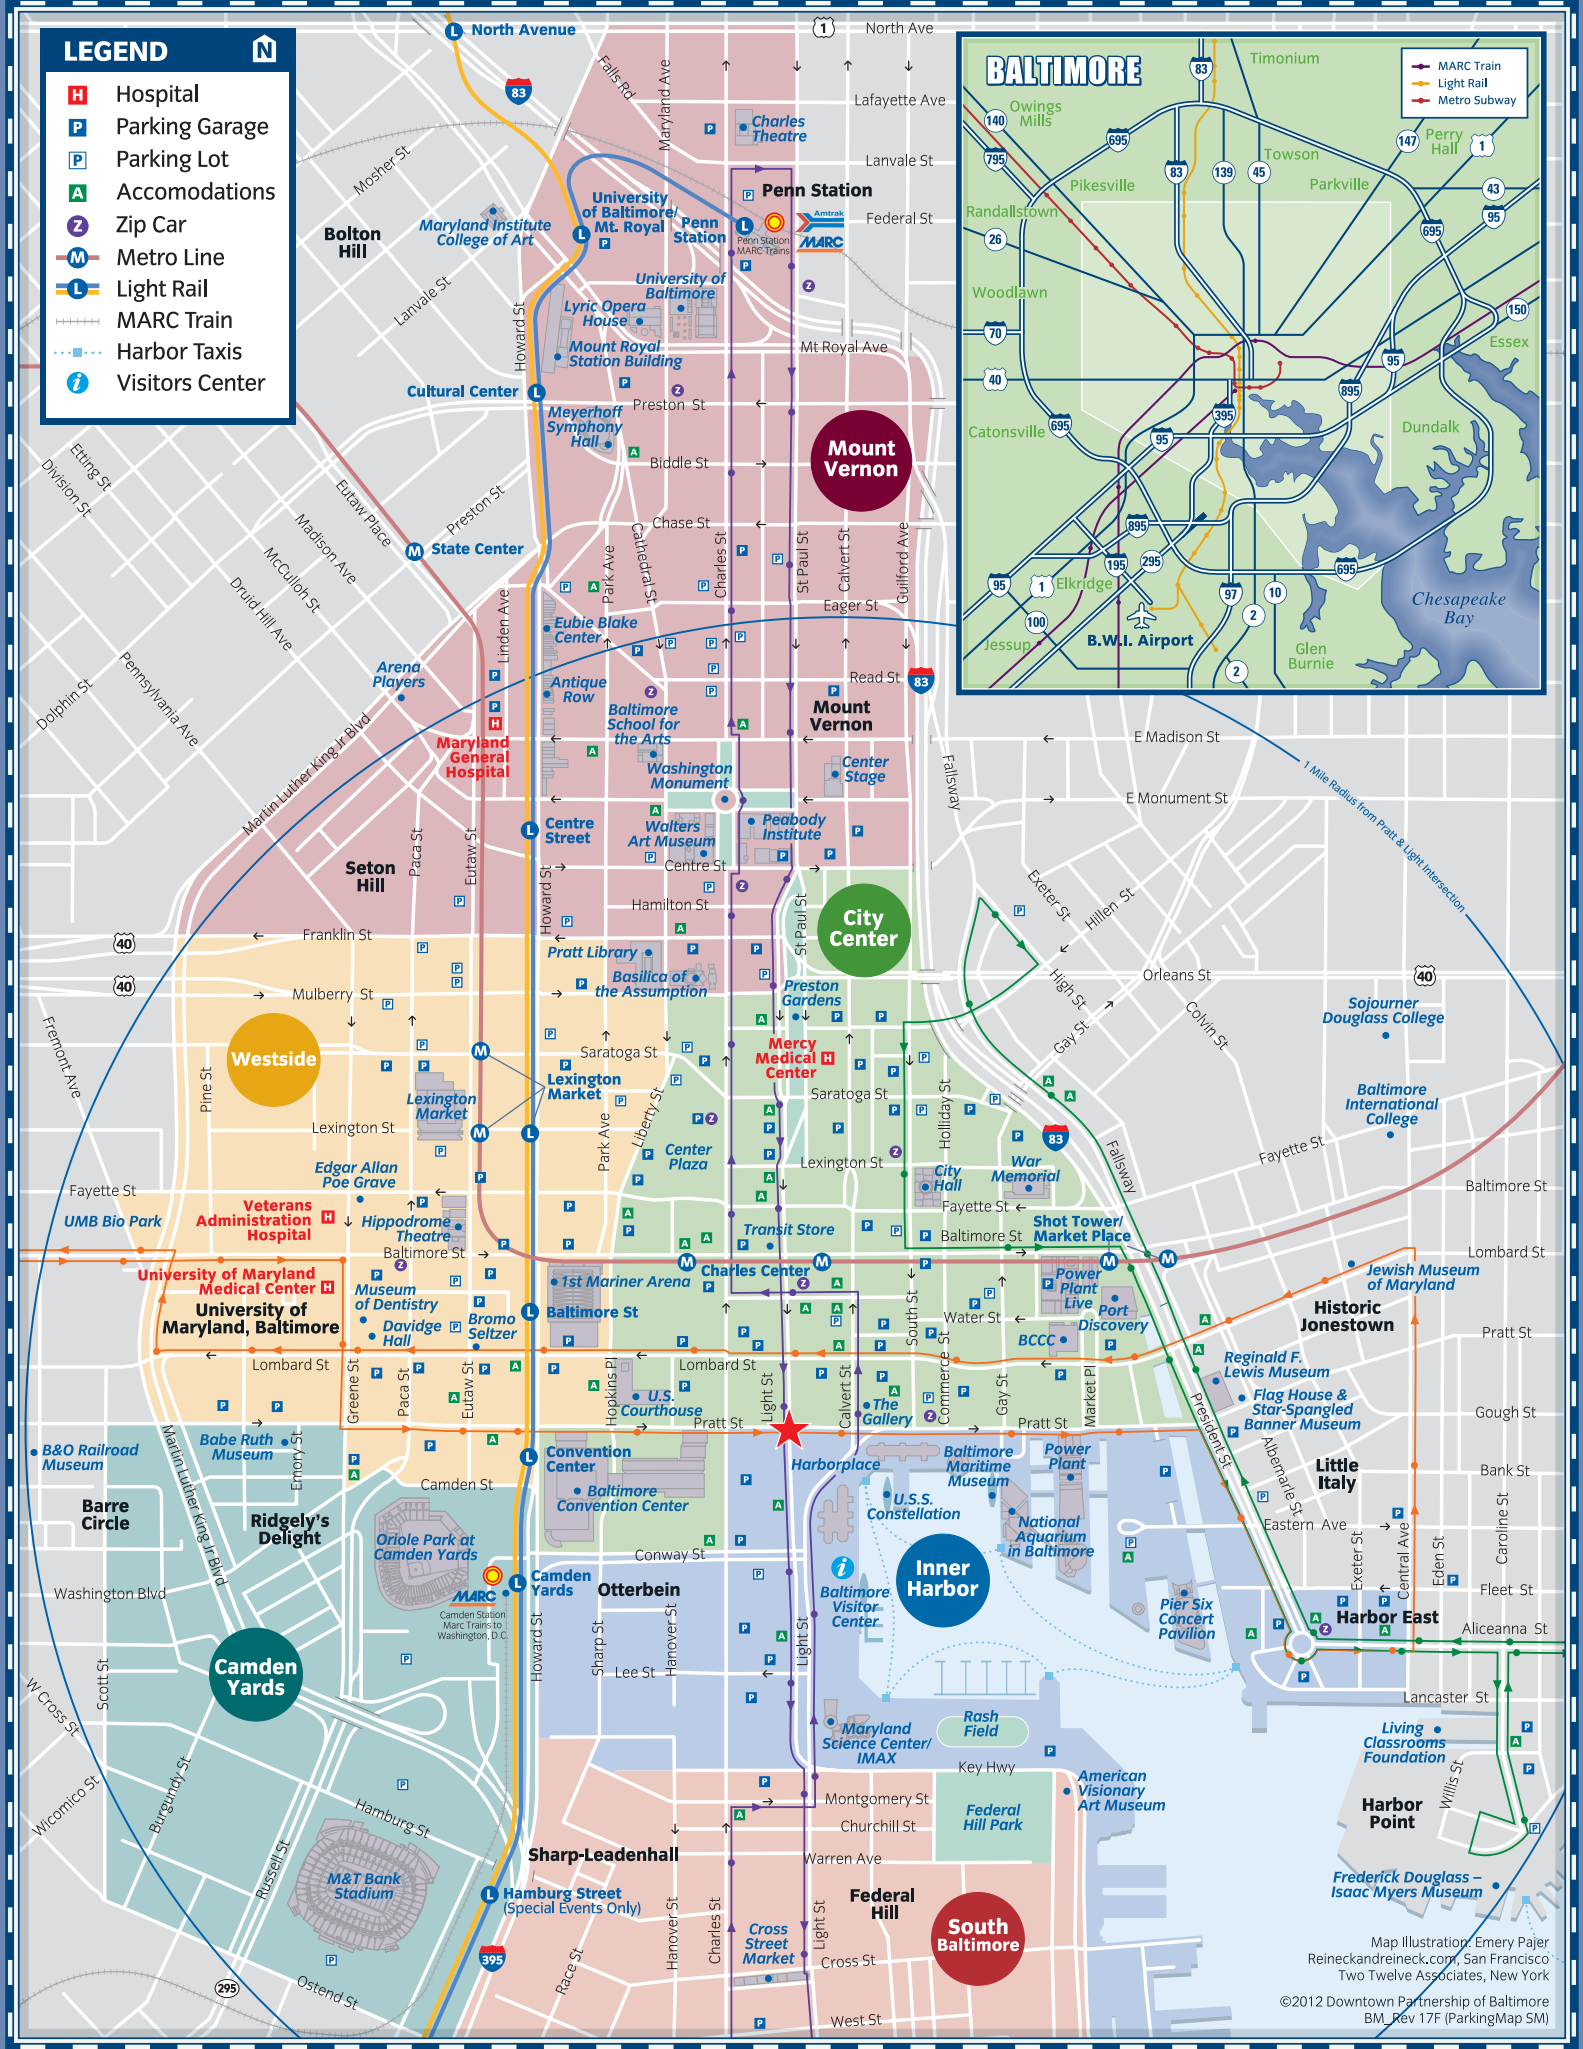

LEGEND

- H Hospital
- P Parking Garage
- P Parking Lot
- A Accomodations
- Z Zip Car
- M Metro Line
- L Light Rail
- MARC Train
- Harbor Taxis
- i Visitors Center

Map Illustration: Emery Pajer
 Reineckandreineck.com, San Francisco
 Two Twelve Associates, New York
 ©2012 Downtown Partnership of Baltimore
 BM_Rev 17F (ParkingMap SM)