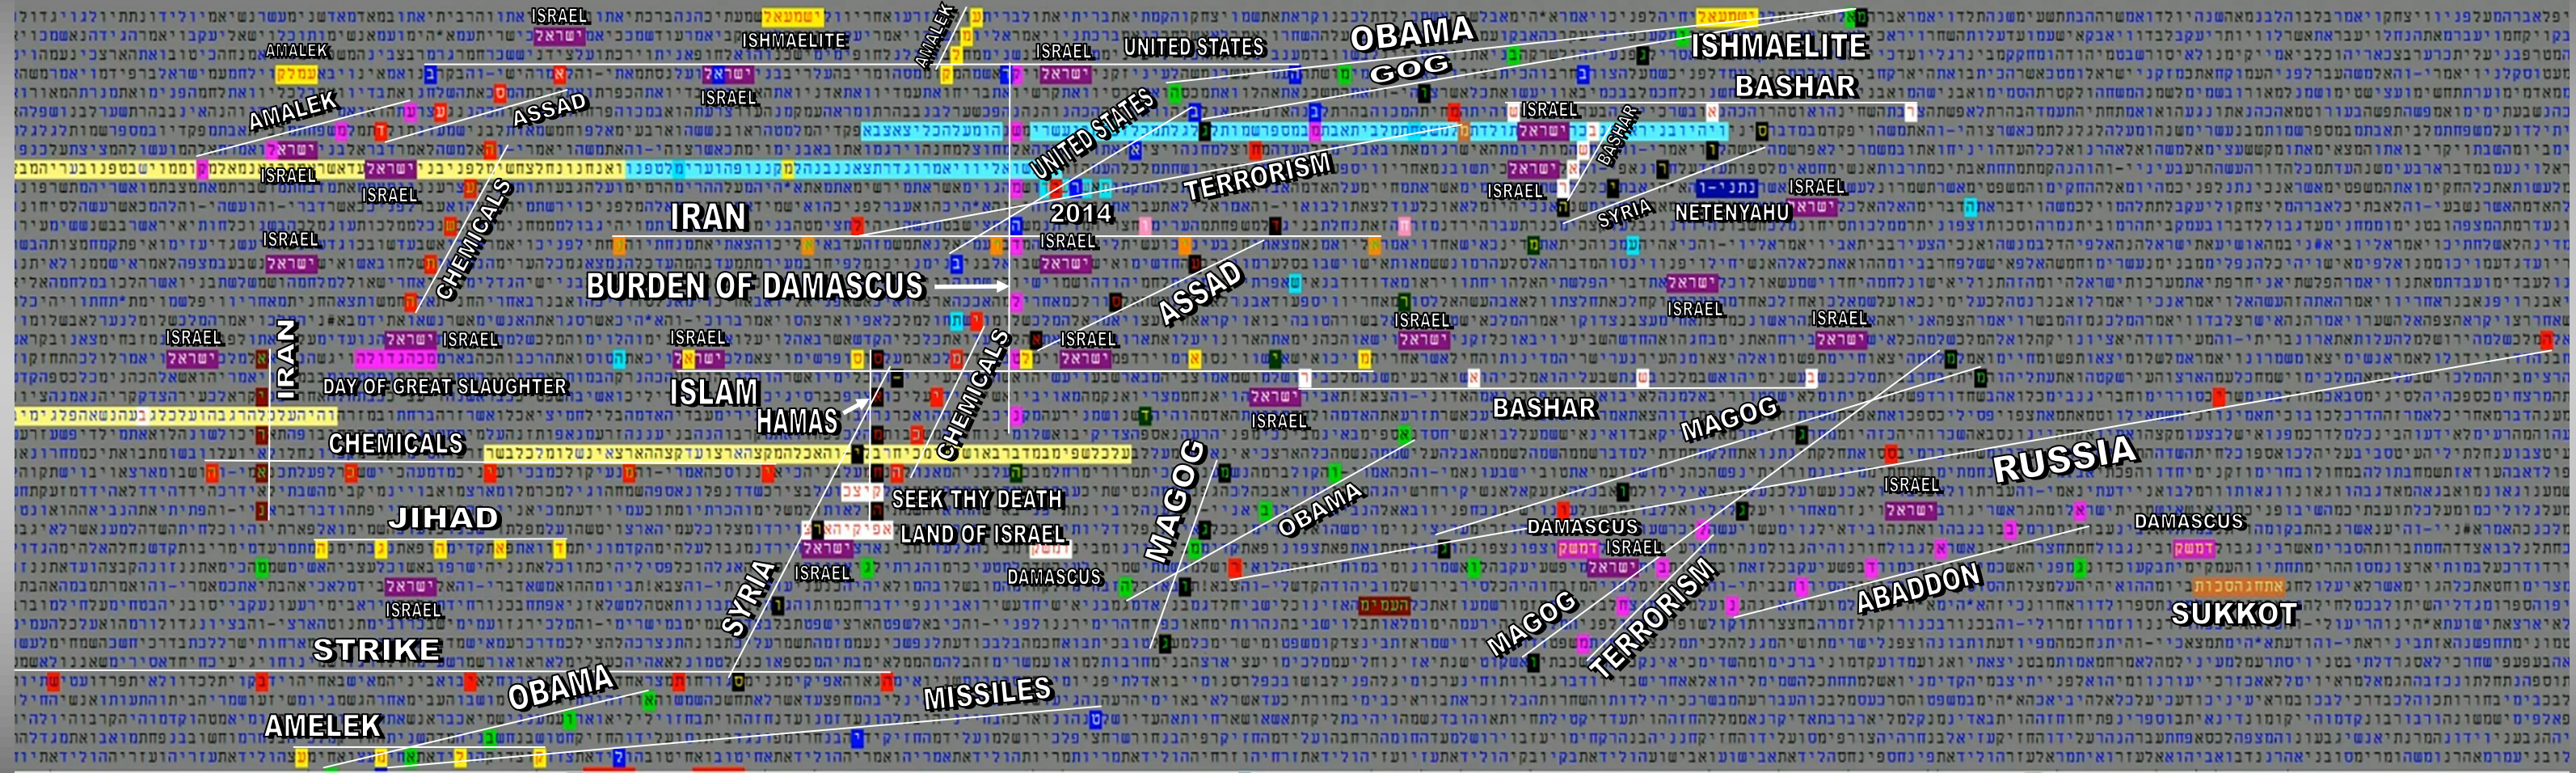

THE BURDEN OF DAMASCUS

Bible Code Matrix of Prophecy in Scripture

© MATTHEW WRIGHT MINISTRIES
Graphic layout by Luis B. Vega

RESOURCES
youtube.com/user/TheMatt71269
biblecodenow1@gmail.com
biblecodenow.com
facebook.com/groups/codesearcher

SCRIPTURE SOURCE(S)
Old & New Testament
TorahSoft

FOR AN EXPLANATION - STUDY OF THE CHART CODE MATRIX, VISIT THE YOUTUBE CHANNEL VIDEO SERIES.

WIDTH: 27842 CENTER: 103584