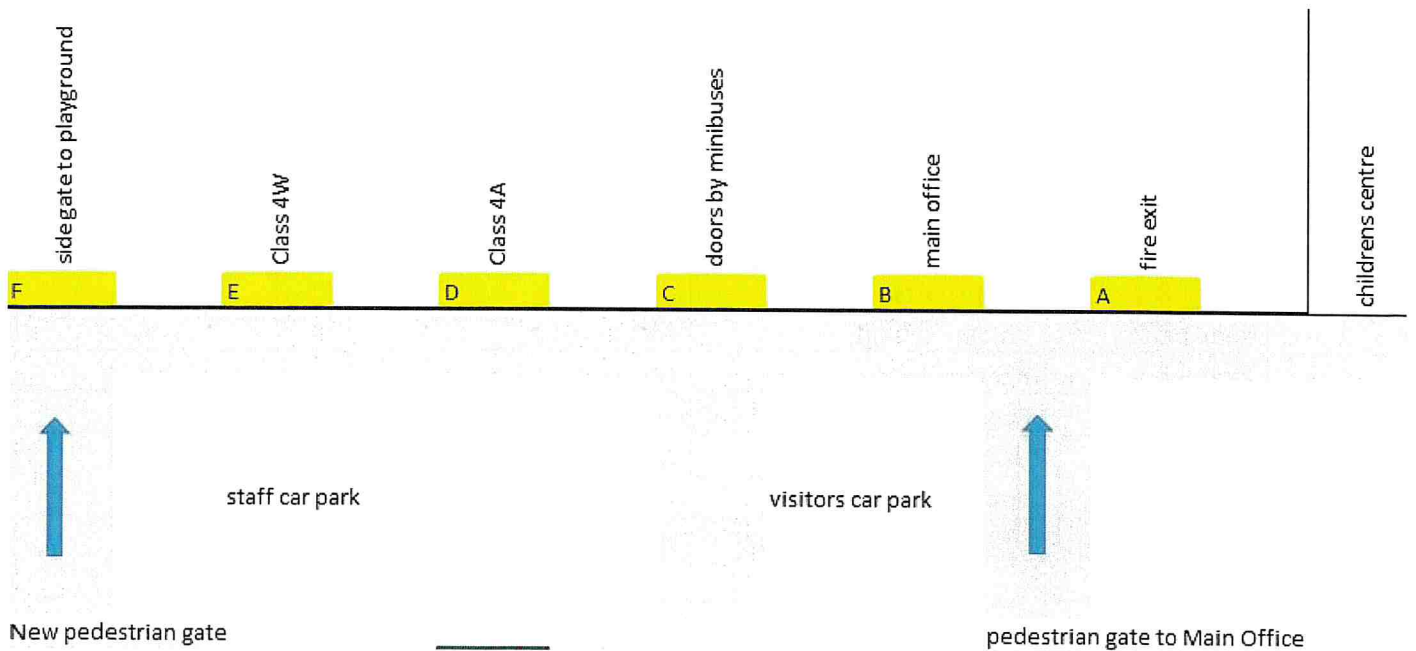

Thameside Primary School

Headteacher Mrs. J. Bray

Address Manor Road, Grays, Essex. RM17 6EF

Telephone 01375 372188 | Email office.tps@osborne.coop | Website thamesideprimaryschool.com

Self-help
Self-responsibility
Equity
Equality
Democracy
Solidarity

Dear Parent/Carer,

After School Club Collection Points

In order to ensure the safety of our pupils undertaking after school clubs we will be moving **all collection points** to the front of the school with effect from **Wednesday 25th September**.

The entry gates at the rear (park entrance) and the side gate to the playground will be closed after the normal school day ends (3.30pm). This allows pupils to undertake sports clubs safely outside.

Please find below the new collection points for clubs and a guide to where these points are if you are unsure.

Please accept my apologies for any confusion caused however, the pupil safety is our priority.

Yours sincerely

Mrs J Bray
Headteacher

Thameside Primary School is a proud partner in the Osborne Co-operative Academy Trust

Telephone 01375 648966 | Email info@osborne.coop | Website osborne.coop

Registered office St Clare's School, Butts Lane Stanford-le-Hope, Essex. SS17 0NW | Registered at Companies House, Cardiff. Company Number 7703865