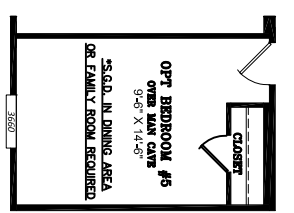

HITCH-END

NOTE: ONLY 1 SLIDING GLASS DOOR IS ALLOWED TO BE OPTIONED IN.

DATE:	09/12/2018	UNIT SPECIFICATIONS:	DRAWING/MODEL NUMBER:
VERSION:	G - 7-28-2021	LEGEND EXPRESS	3276340LGX
REFERENCE:	M340	4 BEDROOM / 2 BATH	Scotbilt HOMES, INC.
AREA	TOTAL: 2,254 ft ²		
	LIVING SPACE: 2,254 ft ²		
	PORCH: 0 ft ²		