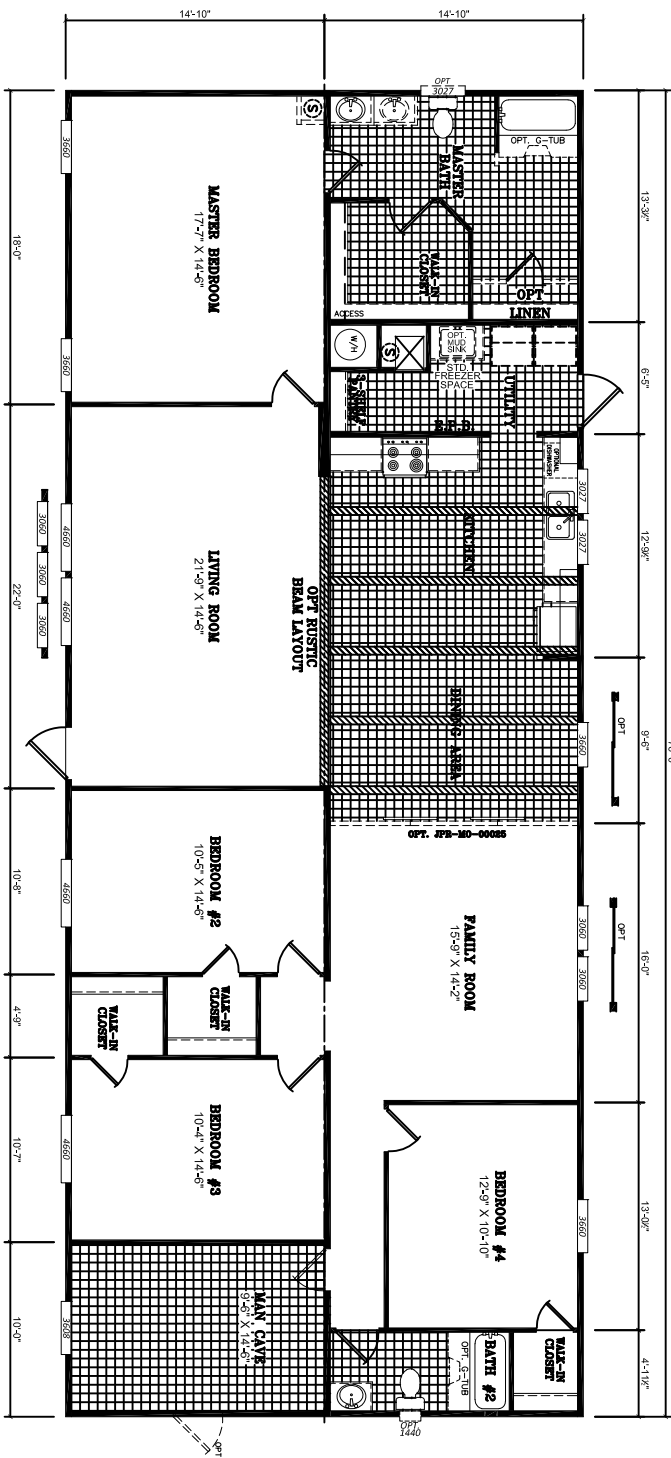

HITCH-END

NOTE: ONLY 1 SLIDING GLASS DOOR IS ALLOWED TO BE OPTIONED IN.

DATE:	09/12/2018	UNIT SPECIFICATIONS:	DRAWING/MODEL NUMBER:
VERSION:	G - 7-28-2021	LEGEND EXPRESS	3276340LGX
REFERENCE:	M340	4 BEDROOM / 2 BATH	Scotbilt HOMES, INC.
AREA	TOTAL: 2,254 ft ²		
	LIVING SPACE: 2,254 ft ²		
	PORCH: 0 ft ²		