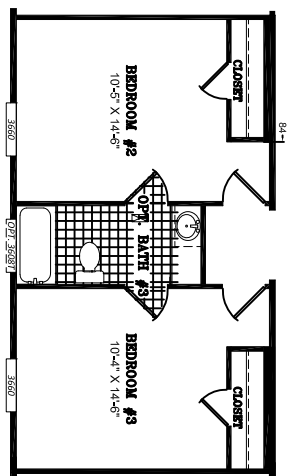

HITCH-END

NOTE: ONLY 1 SLIDING GLASS DOOR IS ALLOWED TO BE OPTIONED IN.

DATE:	09/12/2018	UNIT SPECIFICATIONS:	DRAWING/MODEL NUMBER:
VERSION:	G - 7-28-2021	LEGEND EXPRESS	3276340LGX
REFERENCE:	M340	4 BEDROOM / 2 BATH	Scotbilt HOMES, INC.
AREA	TOTAL: 2,254 ft ²		
	LIVING SPACE: 2,254 ft ²		
	PORCH: 0 ft ²		