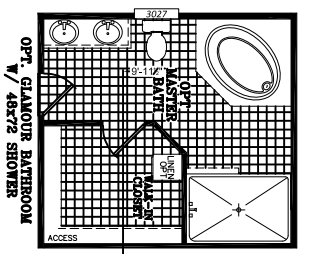

HITCH-END

NOTE: ONLY 1 SLIDING GLASS DOOR IS ALLOWED TO BE OPTIONED IN.

DATE:	09/12/2018	UNIT SPECIFICATIONS:	DRAWING/MODEL NUMBER:
VERSION:	G - 7-28-2021	LEGEND EXPRESS	3276340LGX
REFERENCE:	M340	4 BEDROOM / 2 BATH	Scotbilt HOMES, INC.
AREA	TOTAL: 2,254 ft ²		
	LIVING SPACE: 2,254 ft ²		
	PORCH: 0 ft ²		