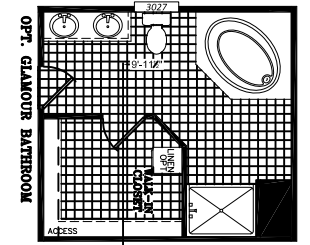

HITCH-END

NOTE: ONLY 1 SLIDING GLASS DOOR IS ALLOWED TO BE OPTIONED IN.

DATE:	09/12/2018	UNIT SPECIFICATIONS:	DRAWING/MODEL NUMBER:
VERSION:	G - 7-28-2021	LEGEND EXPRESS	3276340LGX
REFERENCE:	M340	4 BEDROOM / 2 BATH	Scotbilt HOMES, INC.
AREA	TOTAL: 2,254 ft ²		
	LIVING SPACE: 2,254 ft ²		
	PORCH: 0 ft ²		