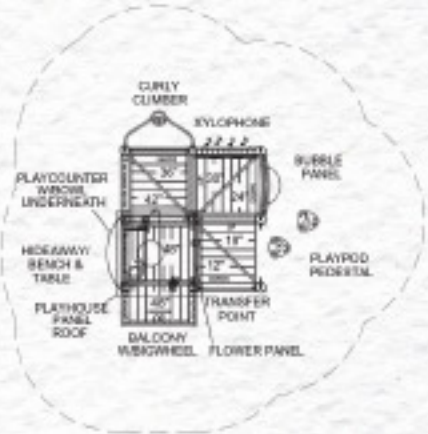

4' 3"

ACTIVITIES

8 Events

ACCESSIBILITY

7 Elevated

1 Ground Level

ASTM USE ZONE

24' 0" x 24' 6"

EARLYWORKS - COLOR CHOICES — Structures for Ages 2-5
 [shown with recycled metal & plastic material choice] Bungalow / MEC-670-10

Earlyworks

Natural

STEP 1

CHOOSE STRUCTURE MATERIAL

Recycled metal & plastic