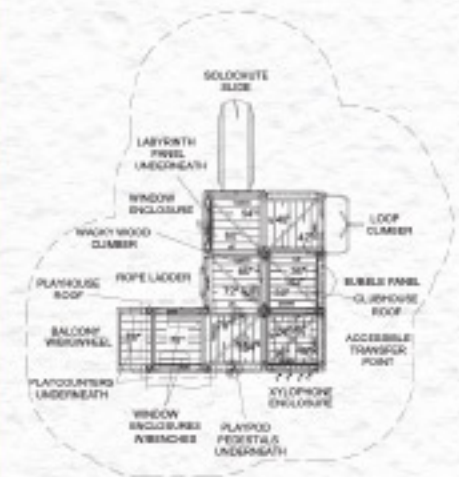

COLORS SHOWN

Woodland

MATERIALS SHOWN

Recycled Metal & Plastic

CAPACITY

35-39

AGES

5-12 Years

FALL HEIGHT

8' 6"

ACTIVITIES

11 Events

ACCESSIBILITY

7 Elevated
4 Ground Level

ASTM USE ZONE

29' 0" x 31' 6"

GREEN SUMMARY

RECYCLED CONTENT	80%	
MILK JUGS	19,040	
SCRAP METAL	626	
WOOD OPTIONS	76%	FSC CONTENT