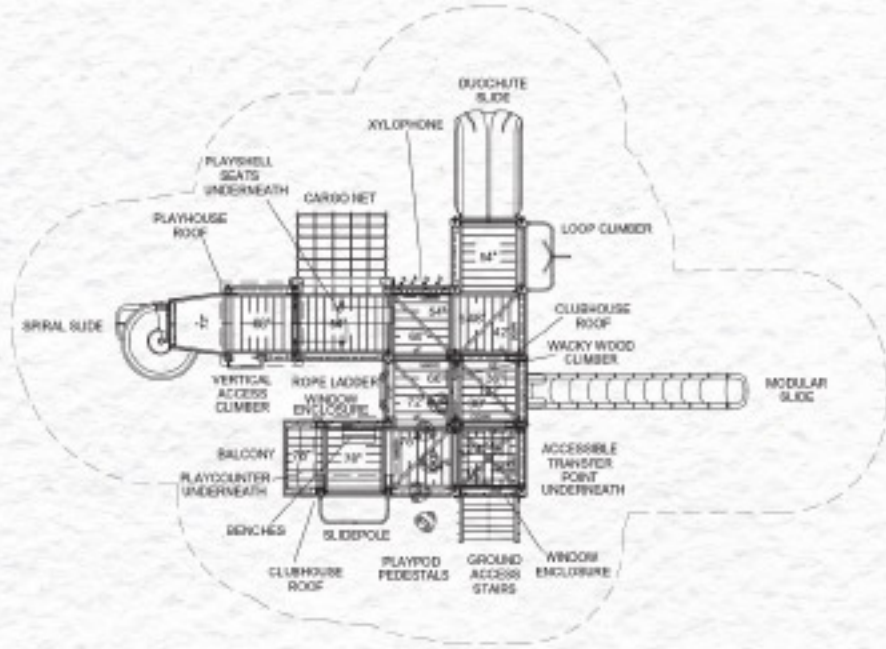

10 Elevated

3 Ground Level

ASTM USE ZONE

50' 6" x 37' 0"

4

GREEN SUMMARY

RECYCLED CONTENT	70%	
MILK JUGS	25,316	
SCRAP METAL	969	
WOOD OPTIONS	68%	FSC CONTENT

PINE