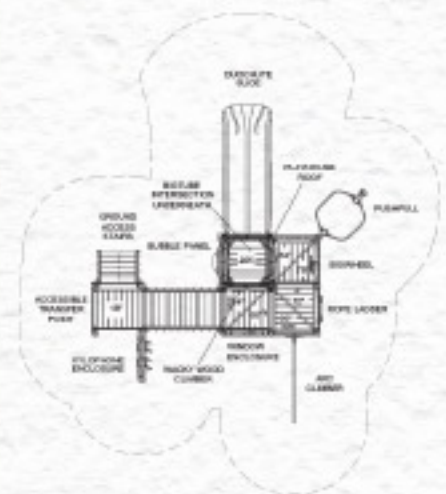

COLORS SHOWN

Woodland

MATERIALS SHOWN

Conditioned Wood

CAPACITY

32-36

AGES

5-12 Years

FALL HEIGHT

7' 6"

ACTIVITIES

9 Events

ACCESSIBILITY

6 Elevated

3 Ground Level

ASTM USE ZONE

34' 6" x 40' 0"

GREEN SUMMARY

RECYCLED CONTENT	65%	
MILK JUGS	12,456	
SCRAP METAL	739	
WOOD OPTIONS	60%	FSC CONTENT