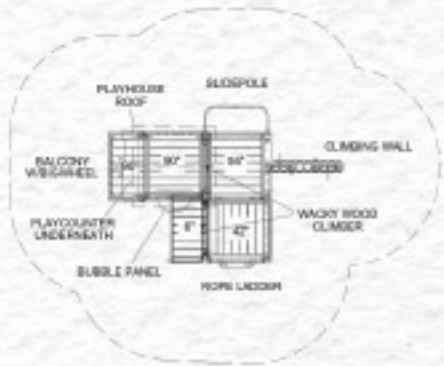

GREEN SUMMARY

RECYCLED CONTENT	80%	
MILK JUGS	8,176	
SCRAP METAL	607	
WOOD OPTIONS	78% FSC CONTENT