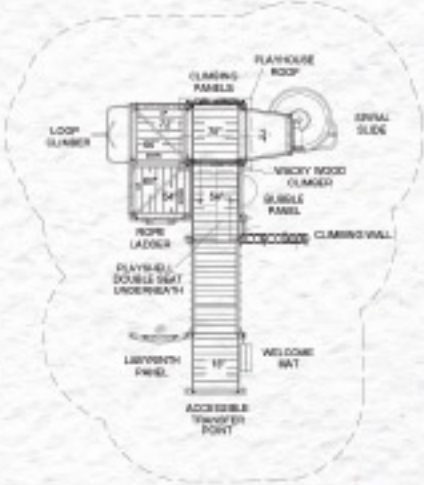

GREEN SUMMARY

RECYCLED CONTENT	61%	
MILK JUGS	9,688	
SCRAP METAL	759	
WOOD OPTIONS	63% FSC CONTENT