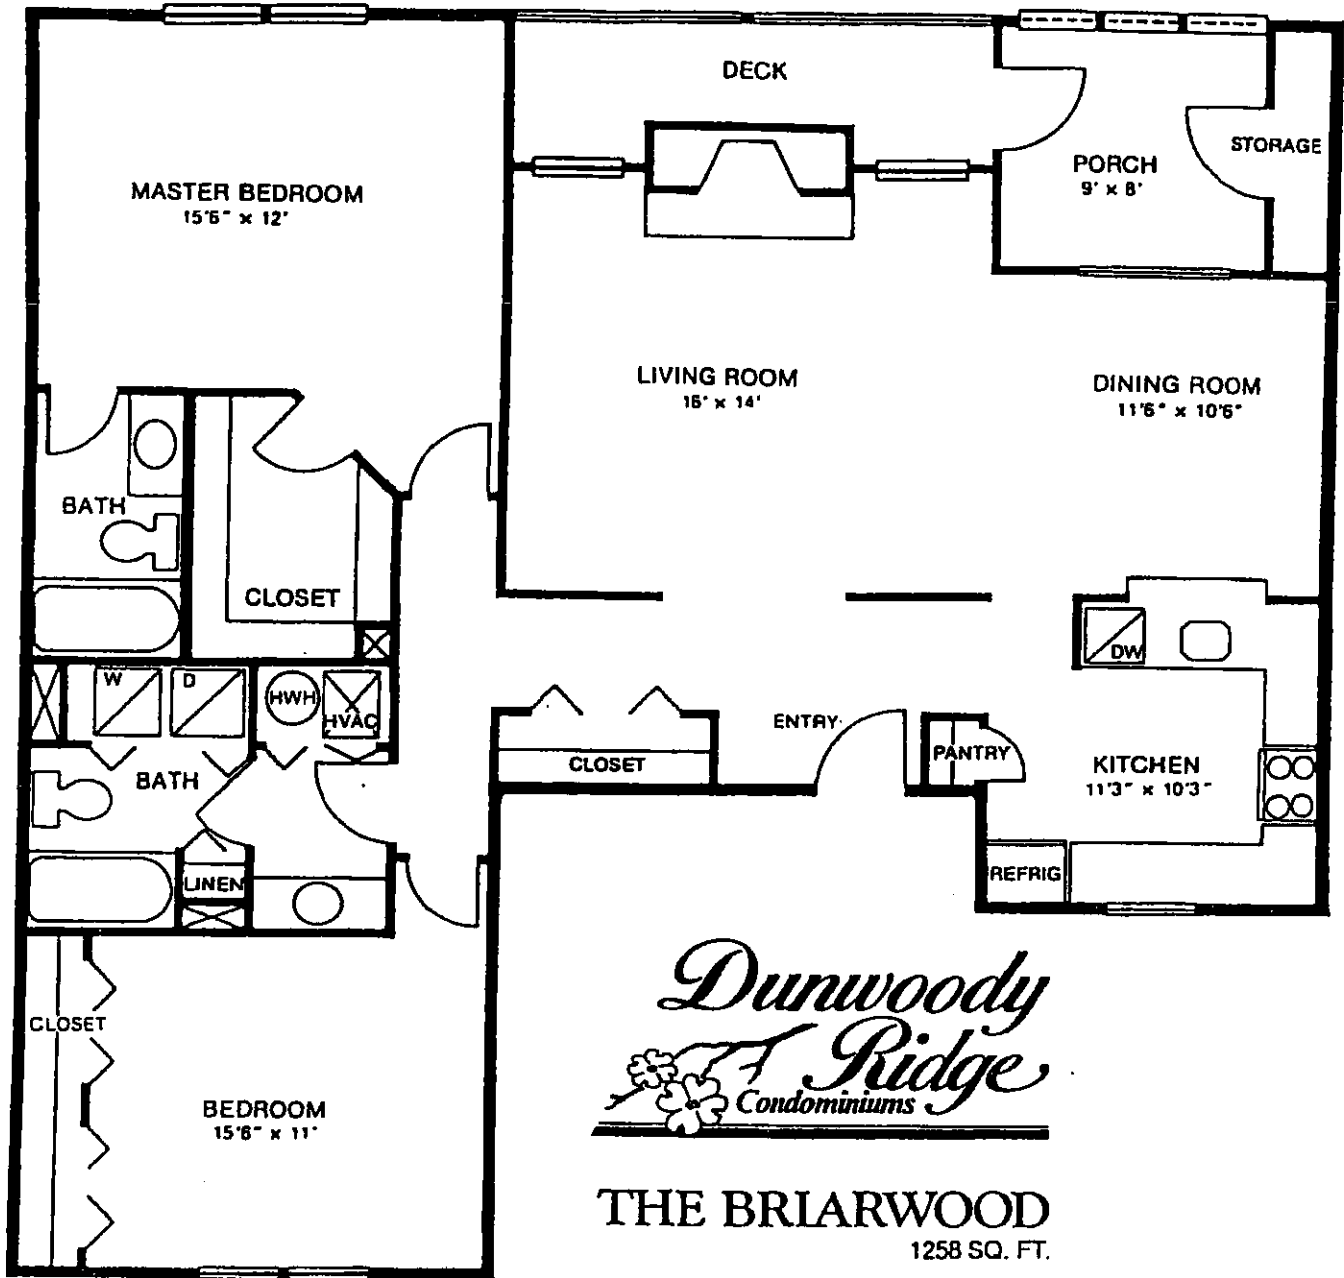

*Dunwoody
Ridge*
Condominiums

1162 SQ. FT.
THE ELMWOOD

*Dunwoody
 Ridge*
 Condominiums

THE BRIARWOOD
 1258 SQ. FT.

Dunwoody
Condominiums
at The Bridge

1655 SQ. FT.
THE FERNWOOD

The Elmwood

2 Bedroom/2 Bath (1,419 Sq. Ft.)

The Briarwood

2 Bedroom/2 Bath (1,474 Sq. Ft.)

The Cedarwood

Plans Subject to Change without Notice
All Dimensions Approximate

2 Bedroom/2 Bath (1,556 Sq. Ft.)

The Fernwood

3 Bedroom/3 Bath (1,760 Sq. Ft.)