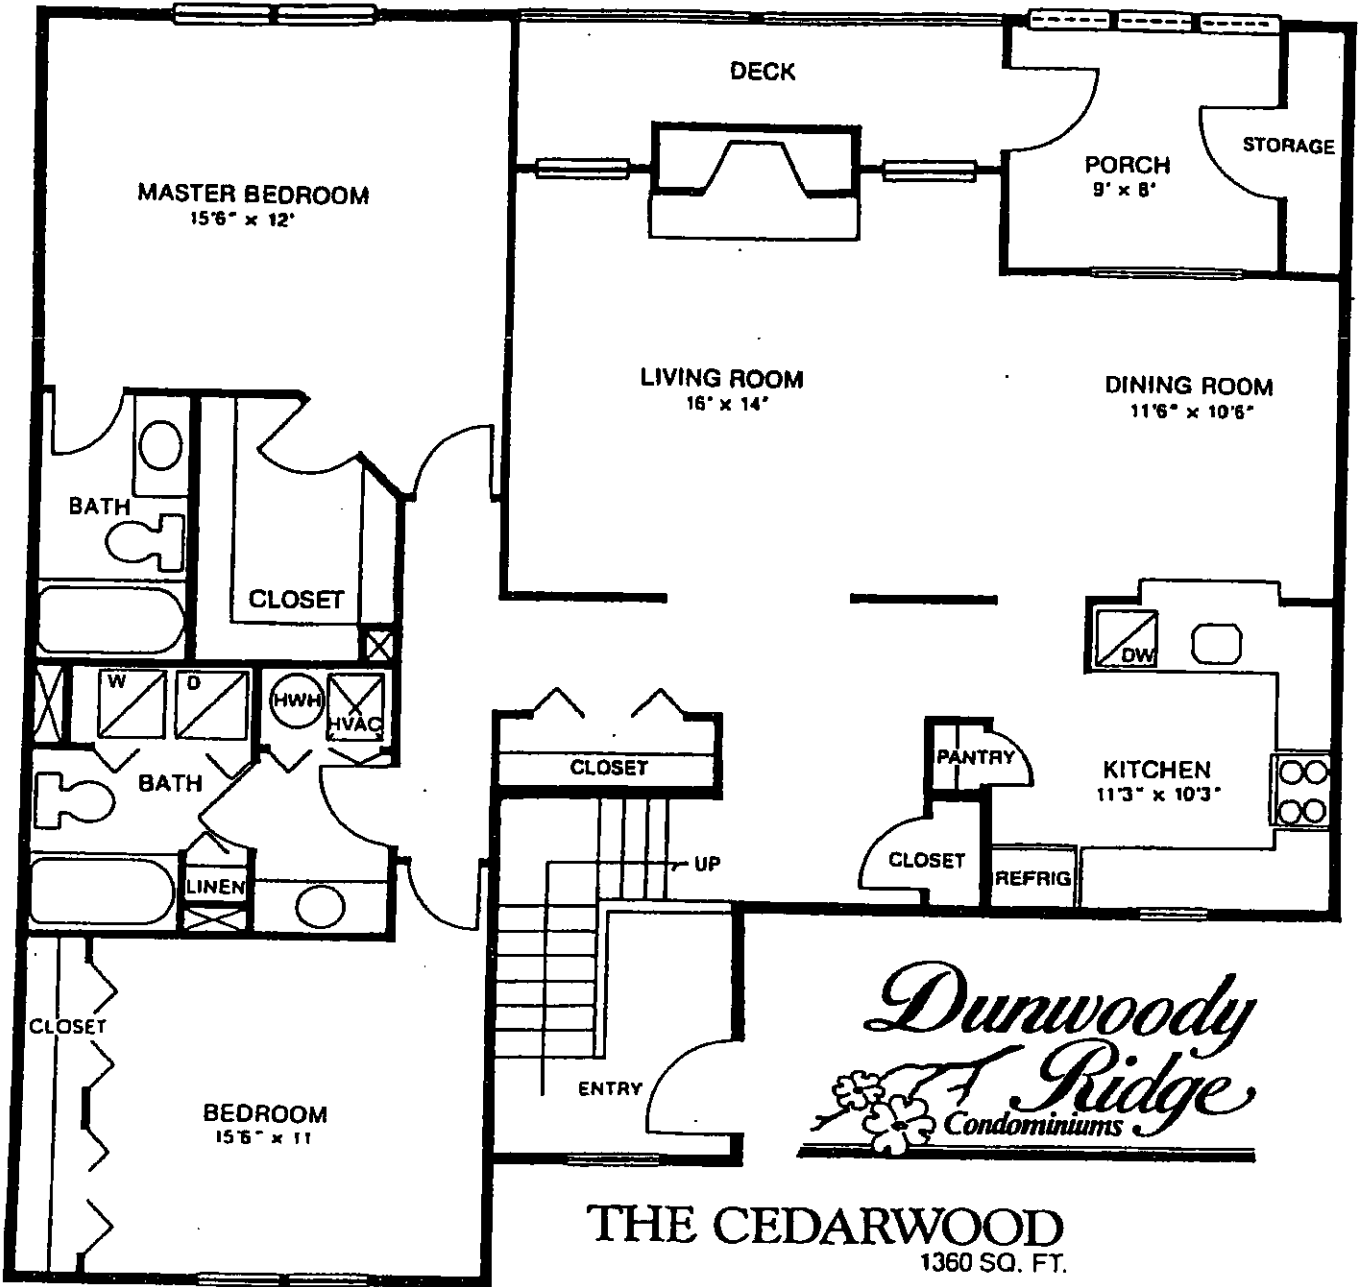

*Dunwoody
Ridge*
Condominiums

1162 SQ. FT.
THE ELMWOOD

*Dunwoody
 Ridge*
 Condominiums

THE BRIARWOOD
 1258 SQ. FT.

Dunwoody
Condominiums
at The Bridge

1655 SQ. FT.
THE FERNWOOD

The Elmwood

2 Bedroom/2 Bath (1,419 Sq. Ft.)

The Briarwood

2 Bedroom/2 Bath (1,474 Sq. Ft.)

The Cedarwood

Plans Subject to Change without Notice
All Dimensions Approximate

2 Bedroom/2 Bath (1,556 Sq. Ft.)

The Fernwood

3 Bedroom/3 Bath (1,760 Sq. Ft.)