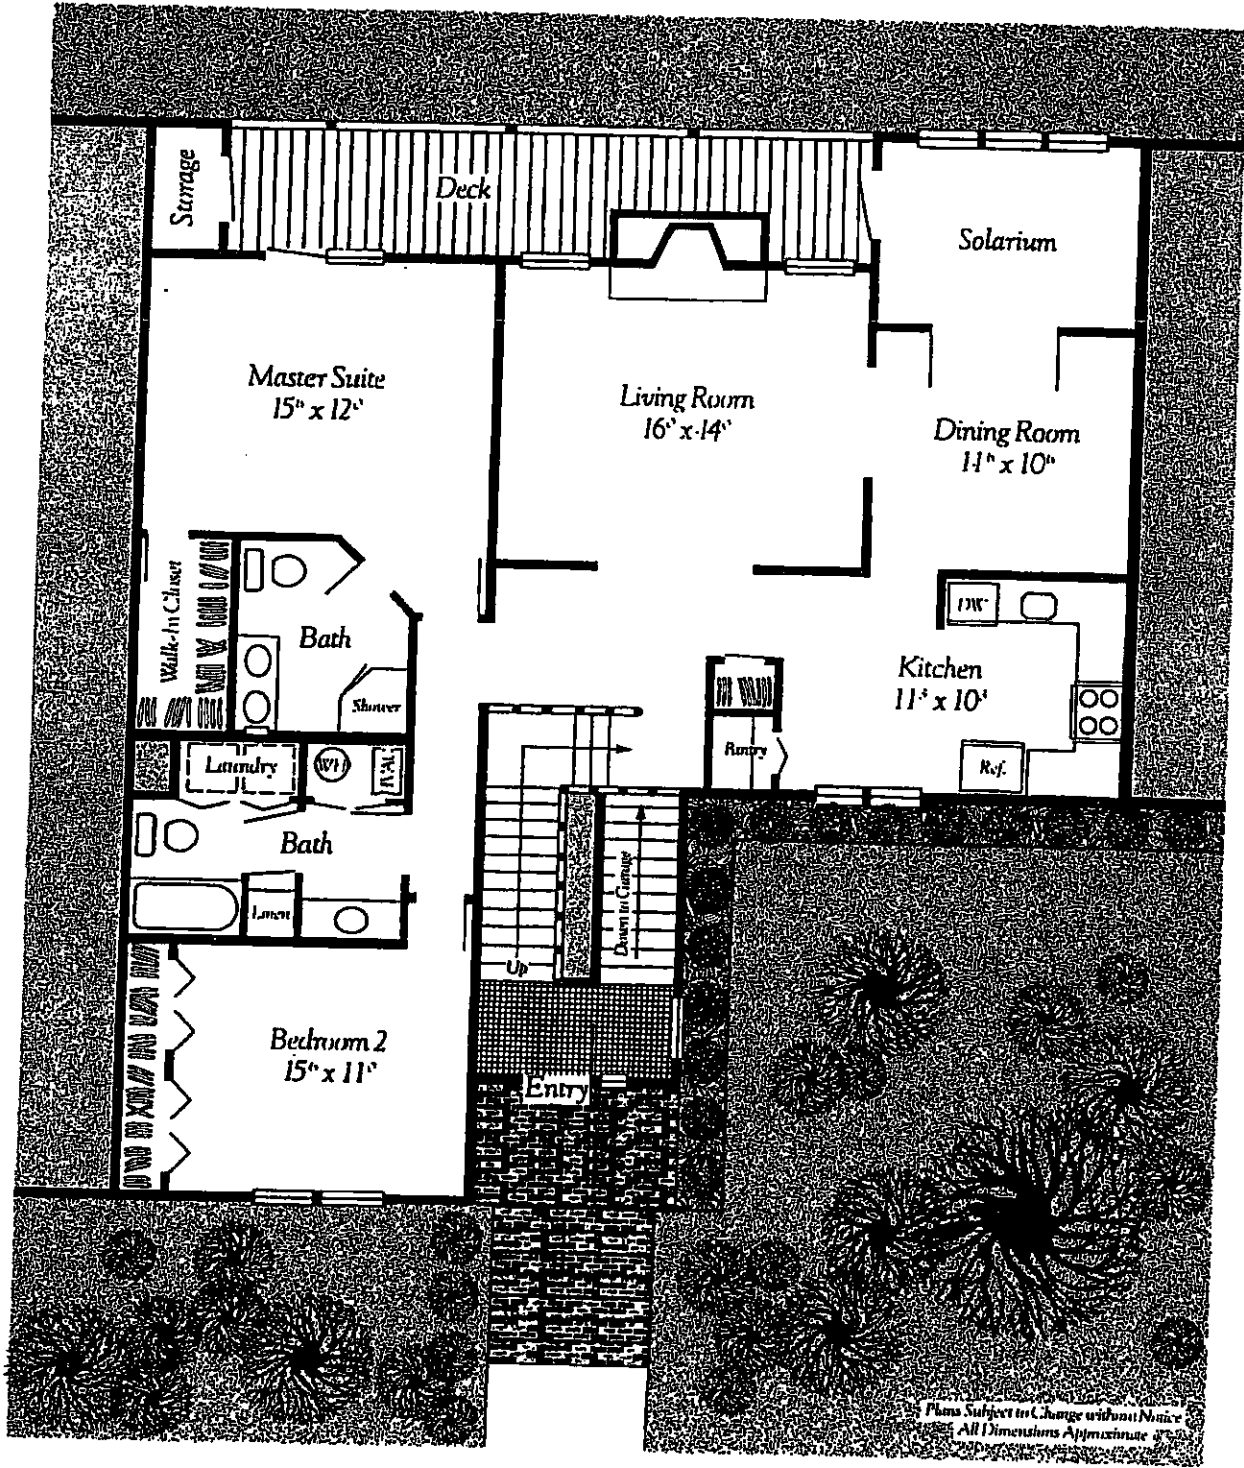

*Dunwoody
Ridge*
Condominiums

1162 SQ. FT.
THE ELMWOOD

*Dunwoody
 Ridge*
 Condominiums

THE BRIARWOOD
 1258 SQ. FT.

Dunwoody
Condominiums
at The Bridge

1655 SQ. FT.
THE FERNWOOD

The Elmwood

2 Bedroom/2 Bath (1,419 Sq. Ft.)

The Briarwood

2 Bedroom/2 Bath (1,474 Sq. Ft.)

The Cedarwood

Plans Subject to Change without Notice
All Dimensions Approximate

2 Bedroom/2 Bath (1,556 Sq. Ft.)

The Fernwood

3 Bedroom/3 Bath (1,760 Sq. Ft.)