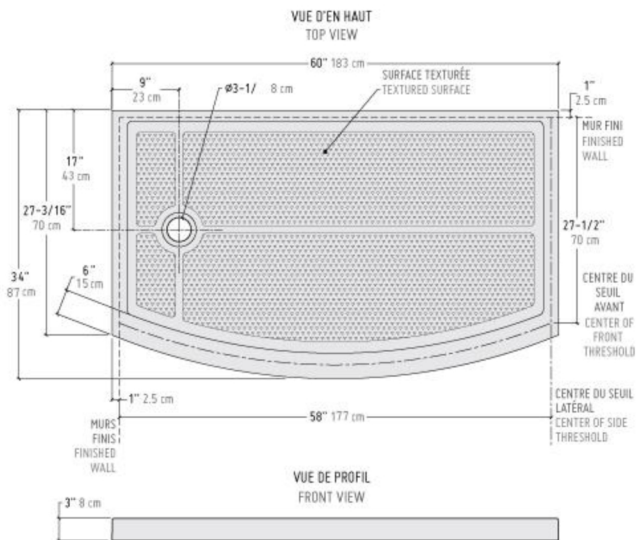

### Standard Features:

- Available in left hand and right hand version.
- 6" Radius thresholds.
- Solid one- piece construction.
- Pre leveled, rests on subfloor.
- Mold and mildew resistant.
- "Grout free" and non-porous.
- Stain resistan and easy to clean.
- Waterproof and leakproof.

### Specifications:

- Size: 34" x 60" size.
- Offset Drain.

NOTE: In the casting process slight shrinkage in length will occur 1/8" - 1/2"