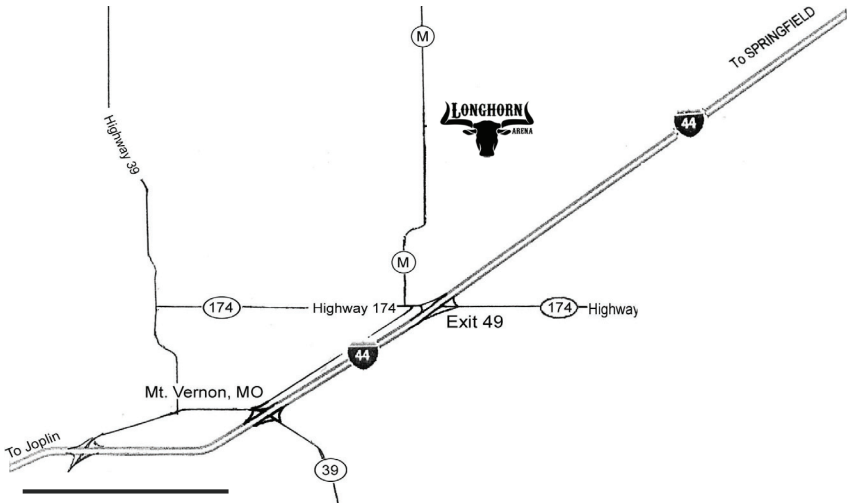

417-466-65712

8802 Highway M, Mt. Vernon, Mo. 65712

(308) 380-2244

Saturday Morning 9:00 AM June 30, 2018

1. AMHR Amateur Hunter - Under (1341)
2. AMHR Amateur Hunter - Over (1437)
3. Classic Amateur Hunter In Hand -46" & under (355)
4. AMHR Open Hunter 34" & Under (1315)
5. AMHR Open Hunter 34" – 38" (1415)
6. Classic Open Hunter 46 & Under (317)
7. AMHR Youth Hunter - Under (1316)
8. AMHR Youth Hunter - Over (1416)
9. Classic Youth Hunter in hand-46" & under (350)
10. AMHR Cool Jumper Mare/Gelding -38" & Under (1523)
11. AMHR Amateur Jumper - Under (1342)
12. AMHR Amateur Jumper - Over (1438)
13. AMHR Youth Jumper - Under (1318)
14. AMHR Youth Jumper - Over (1418)
15. Classic Amateur Jumper In Hand- 46" & Under (356)
16. Classic Youth Jumper In Hand - 46" & Under (351)
17. AMHR Amateur Halter Obstacle - Under (1338)
18. AMHR Open Halter Obstacle - 34" & Under (1313)
19. AMHR Open Halter Obstacle - 34" – 38" (1413)
20. AMHR Amateur Halter Obstacle - Over (1434)
21. Classic Amateur Halter Obstacle-46" & Under (349)
22. AMHR Youth Halter Obstacle - Under (1314)
23. AMHR Youth Halter Obstacle - Over (1414)
24. Classic Youth Halter Obstacle- 46" & Under (354)
25. AMHR Open Obstacle Driving –under (1327)
26. AMHR Amateur Obstacle Driving - under (1339)
27. AMHR Open Obstacle Driving –Over (1431)
28. AMHR Amateur Obstacle Driving –Over (1435)
29. NSPPR Yearling & Two Yr. Old in Hand Trail (1615)
30. NSPPR Yearling & Two Yr. Old Lounge Line (1612)
31. AMHR Lead line – 38" & under – Rider 6 & Younger/Leader 16 & Older (1513)
32. Classic Lead line- 46" & Under – Rider 6 & Younger/Leader 16 & Older (327)
33. Classic Walk/ Trot-46" & Under- 10 Years & Younger (330)
34. Classic Western under Saddle - 46" & Under- age 11-17 (360)
35. Classic Western under Saddle - 46 " & Under -age 10 & younger (352)