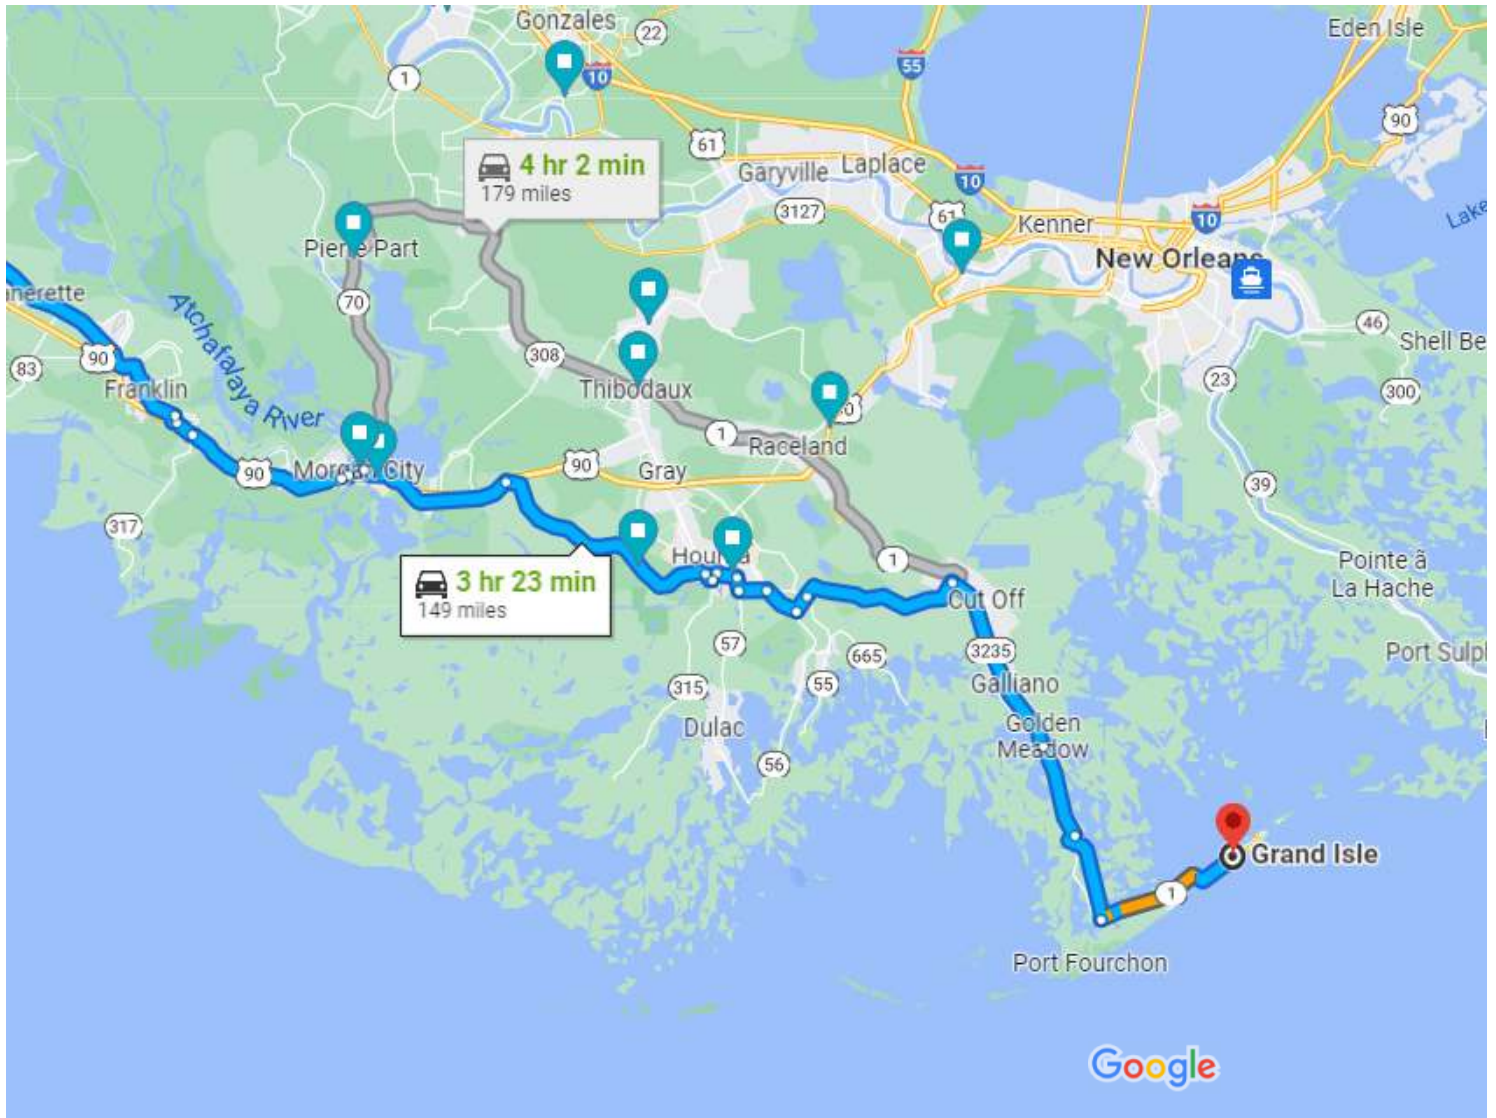

Food-N-Fun to Grand Isle, Louisiana

Drive 149 miles, 3 hr 23 min

Grand Isle Road Trip

Map data ©2022 Google, INEGI 10 mi

Food-N-Fun

2608 E Old Spanish Trail, Jeanerette, LA 70544

Take LA-182 S, US-90 E, LA-182 E, LA-24 E, ... and LA-1 S to Coulon Rigaud Ln in Grand Isle

3 hr 14 min (148 mi)

- ↑ 1. Head southeast on LA-182 S
  - 📍 Pass by NAPA Auto Parts - Himel Motor Supply (on the right in 6.7 mi)

24.3 mi

- ↘ 2. Turn right onto LA-3215

0.9 mi