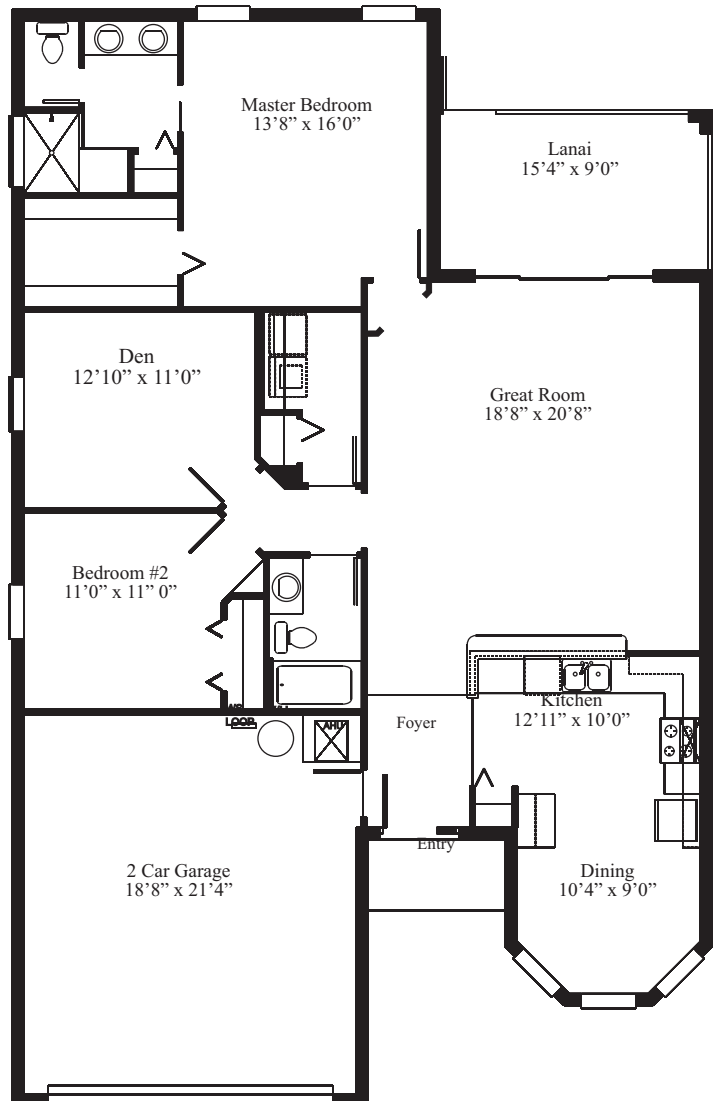

Captiva

Model 206

SUMMERGLEN

THE DESIGNER SERIES

Living Area	1571
Garage	437
Screened Lanai	138
Entry	31
Total	2177

Prices, materials and specifications may vary by community and location and are subject to change without notice due to continued product improvements. All dimensions are approximate. © Copyright 2010 by Florida Leisure Communities. Any duplication, reproduction or use is prohibited.