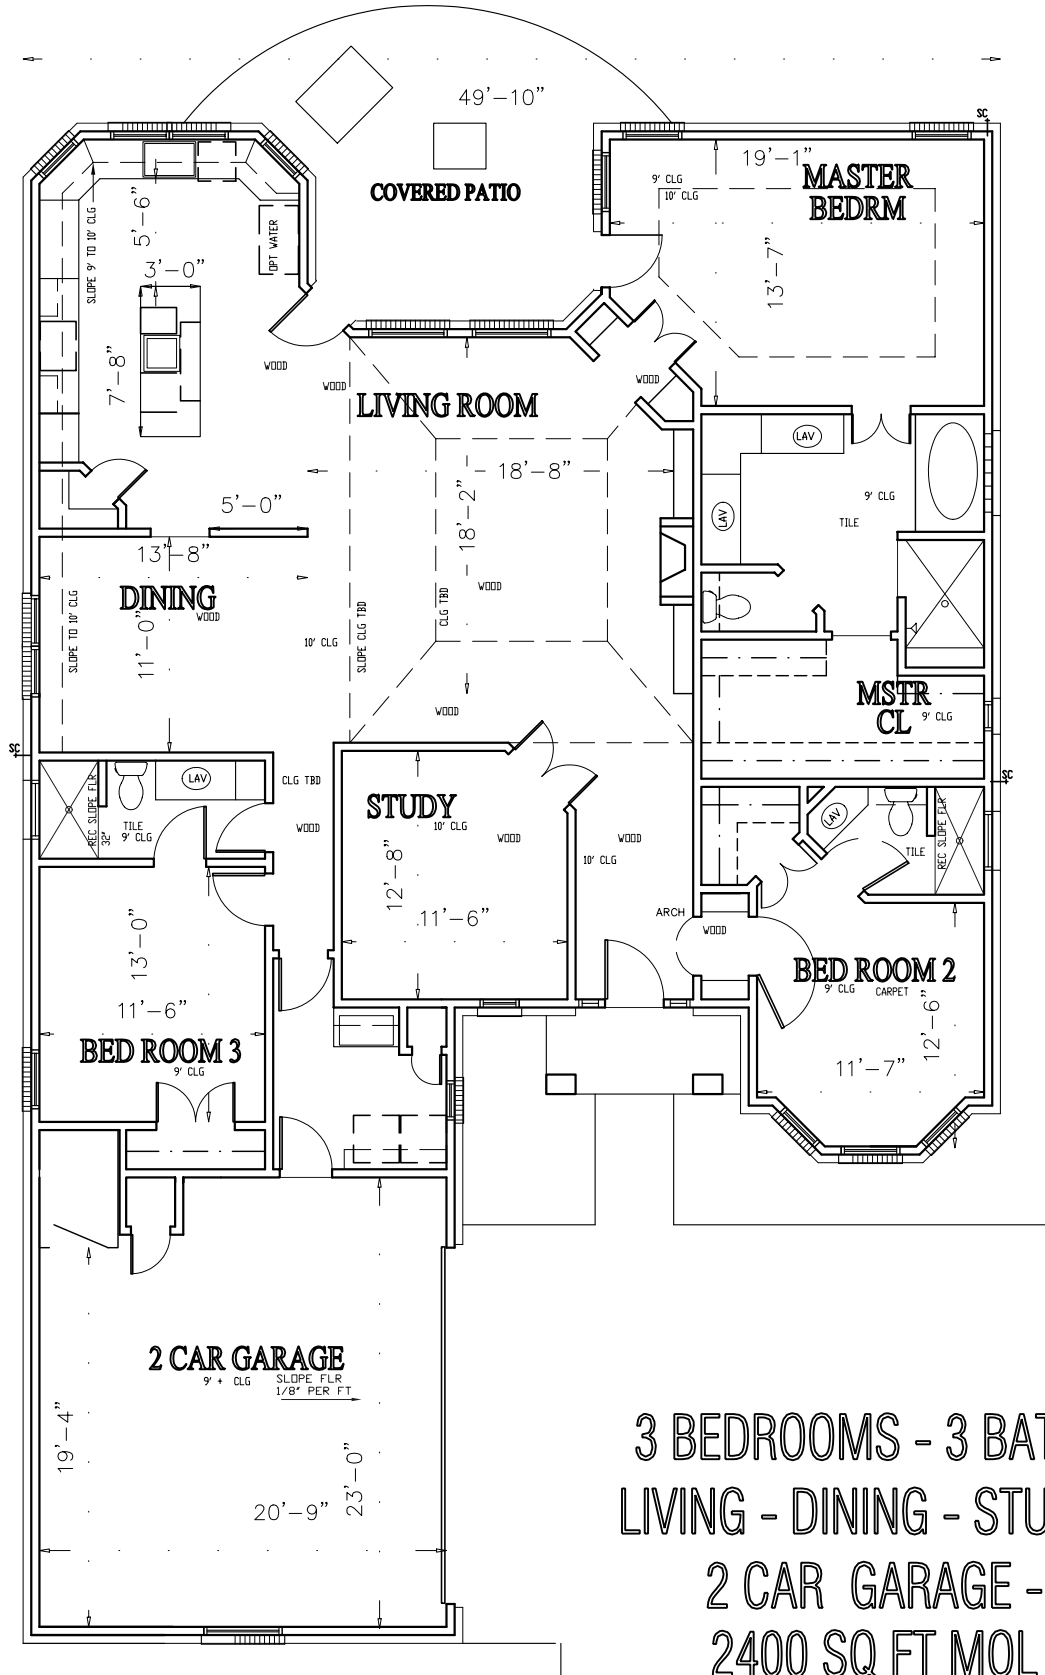

CHATEAUX at COBBLESTONE

3 BEDROOMS - 3 BATHS
 LIVING - DINING - STUDY
 2 CAR GARAGE -
 2400 SQ FT MOL
 12708 CHATEAUX RD