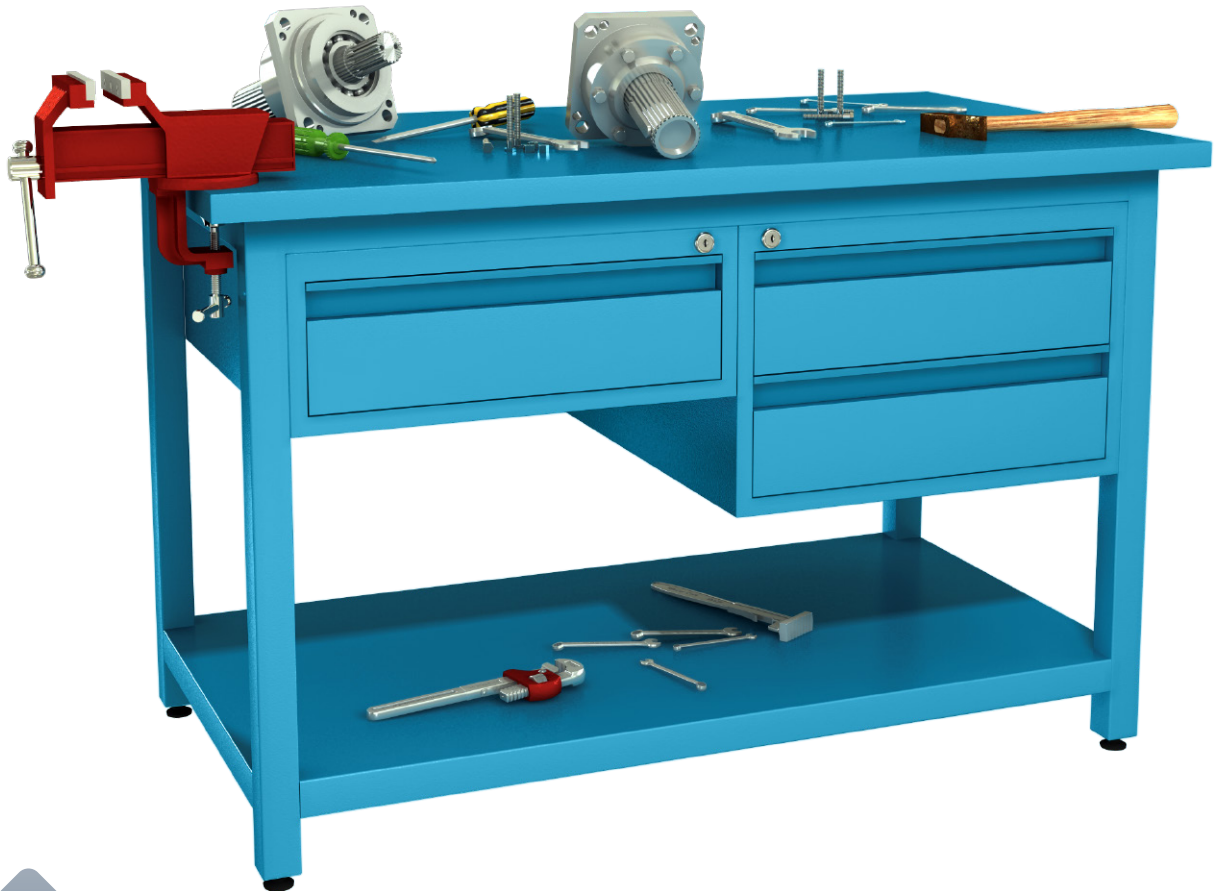

INDUSTRIAL WORKBENCHES

We have been in the business of industrial furniture for more than 40 years and have worked hard to build a reputation of quality, durability and reliability into our name. In addition our products with smart design, durable construction and flawless operation; not to mention a determination to lead the market through the development of truly innovative workbenches & storage cabinets.

Width	Height	Depth
1200 mm	900 mm	800 mm
1400 mm		
1600 mm		
1800 mm		
2000 mm