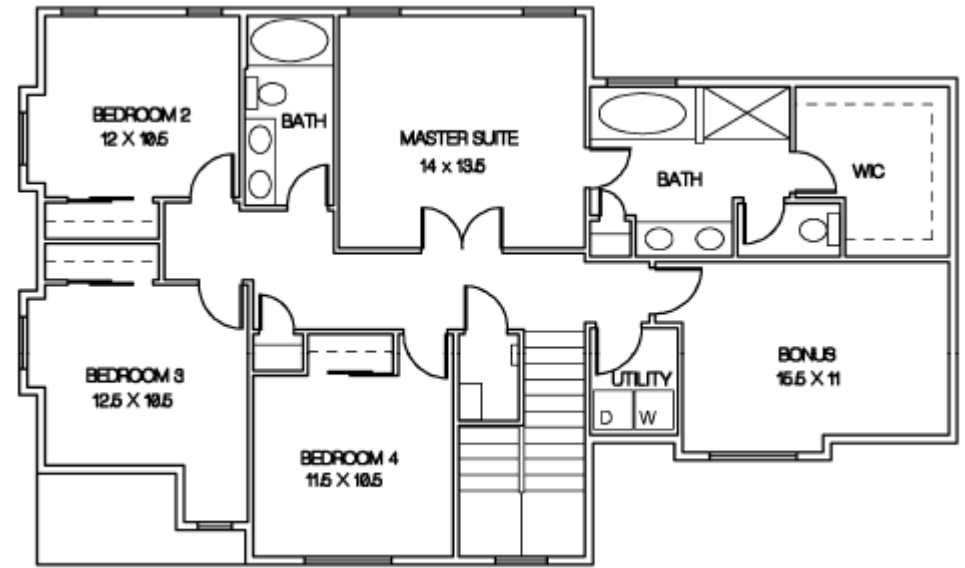

EMORY'S AT SNOHOMISH

2418 Plan

4 Bedroom, 2.5 Bath, Flex,
Bonus, Patio, 2 Car Garage

Approximately 2418 sf

First Floor

Second Floor