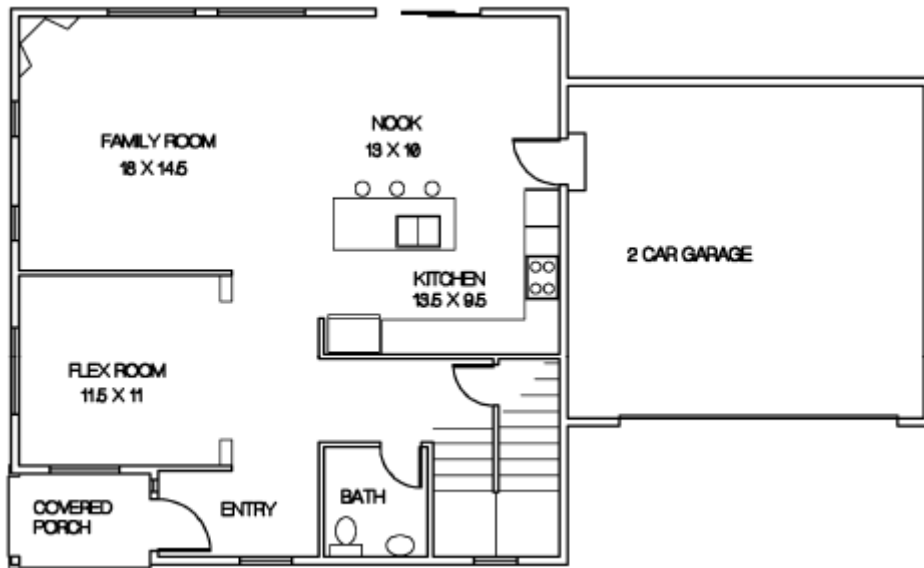

EMORY'S AT SNOHOMISH

2418 Plan

4 Bedroom, 2.5 Bath, Flex,
Bonus, Patio, 2 Car Garage

Approximately 2418 sf

First Floor

Second Floor