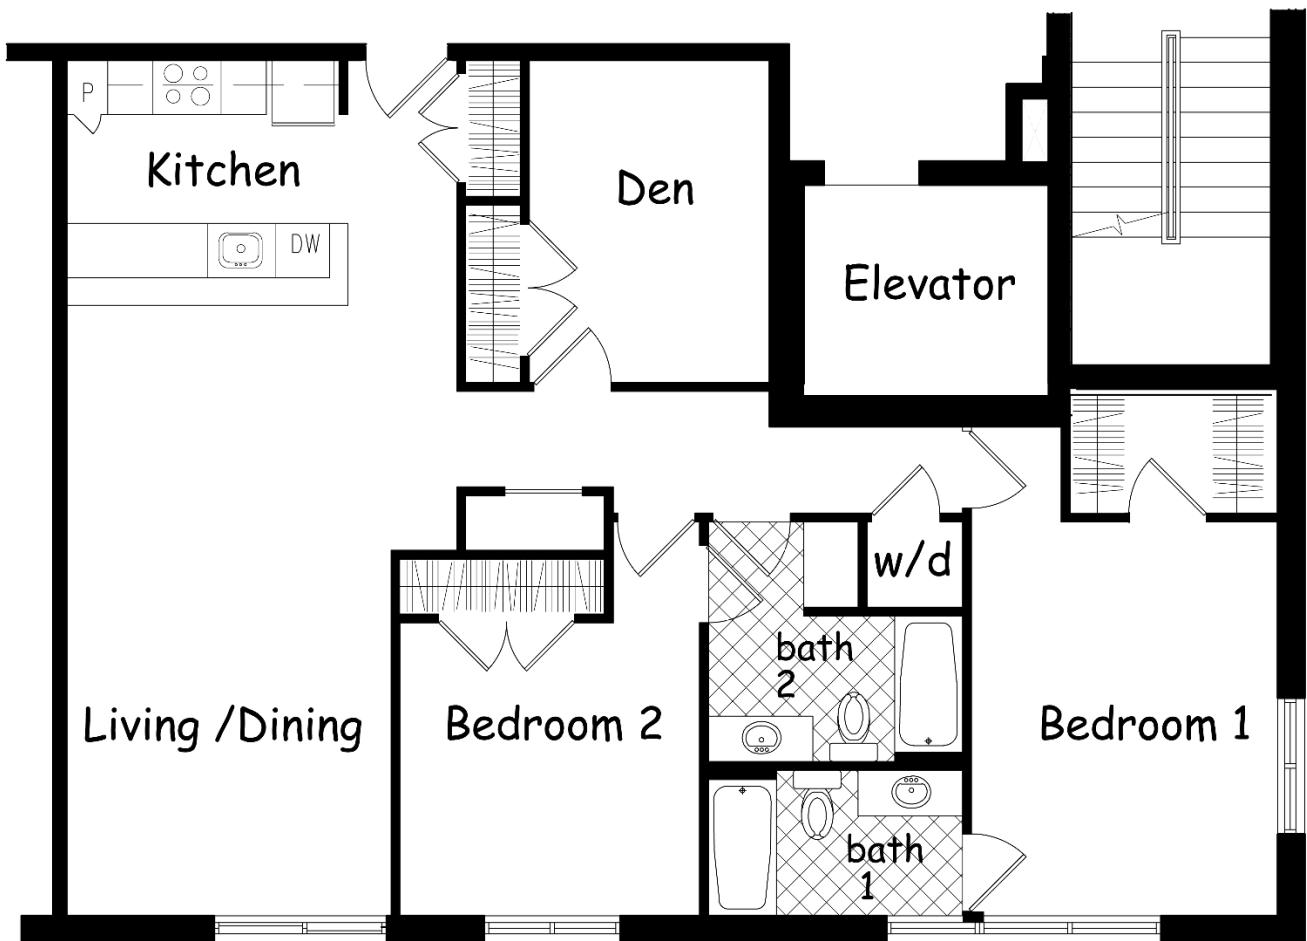

905 JACKSON

M E T R O C L A R E N D O N

2 Bedrooms + Den, 2 Full Baths

Model B-1 1,173 Sq. Ft.

From \$3,395 per month

2 Bed + Den, 2 Bath
1173 S.F.+/-

2nd, 3rd & 4th Fl N ←