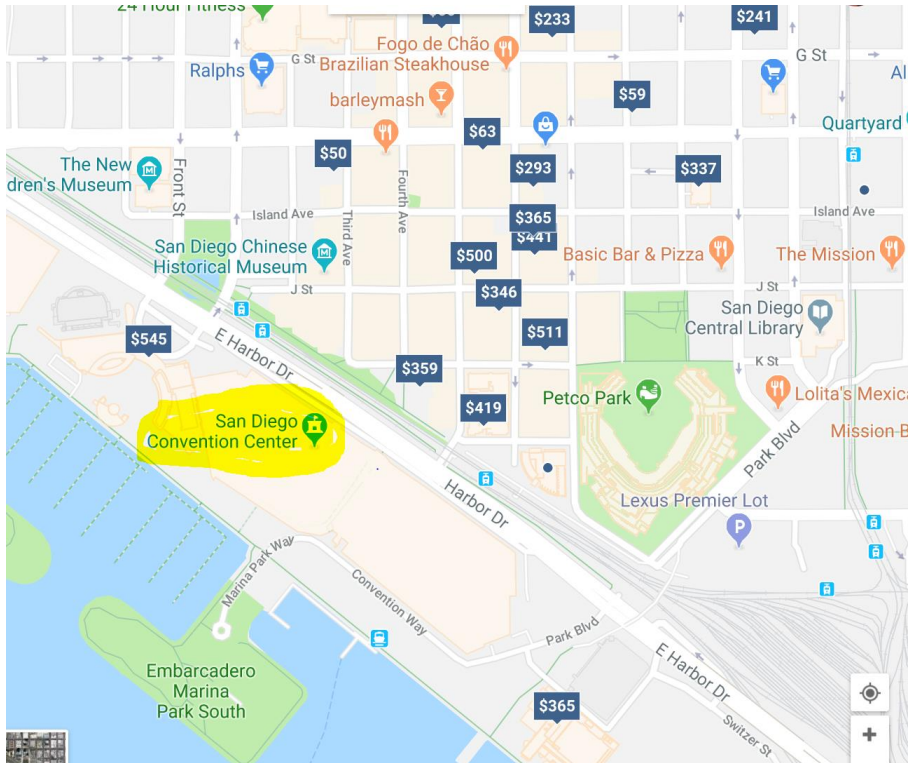

**IF YOU ARE STAYING OUTSIDE OF WALKING DISTANCE PLEASE GIVE YOURSELF EXTRA TIME FOR TRAFFIC AND OTHER POTENTIAL DELAYS.**

There is parking at the San Diego Convention Center:

Enter the parking garage on Harbor Drive between First Ave. and Fifth Ave. The daily rate varies, depending on event activity. Parking rates may range from **\$15 to \$35** on days. Payment is due upon entry and there are no in and out privileges.

<b>Hotel</b>	<b>Proximity</b>	<b>Prices Start At</b>	<b>Contact</b>
Hilton SanDiego BayFront	Downtown (50 Rooms)	\$379	619-564-3333
<b>This is the closest hotel to the meet site. This is the only hotel with a room block, so get them early.</b>			
<b>Hotel</b>	<b>Proximity</b>	<b>Prices Start At</b>	<b>Contact</b>
DoubleTree by Hilton	Mission Valley -Trolley or Car	\$212	619-297-5466
Town and Country	Mission Valley - Trolley or Car	\$176	619-291-7131
Best Western Seven Seas	Mission Valley - Trolley or Car	\$134	619-291-1300
Hilton SanDiego BayFront	Downtown	\$379	619-564-3333
Marriott Marquis SanDiego Marina	Next to Convention Center	\$549	619-234-1500
SanDiego GasLamp Marriott	Downtown	\$530	619-696-0234
Hilton SanDiego GasLamp Quarter	Downtown	\$359	619-231-4040
Pendre SanDiego	Downtown slight North	\$500	619-738-7000
The Sofia Hotel	North of Broadway Uptown	\$212	619-234-9200
<b>*Note there is an event that is selling the city out - BOOK EARLY for the best rate and room availability</b>			

# Hotels Near San Diego Convention Center

All

Maps

Images

News

Shopping

More

hotels in san diego near the conve