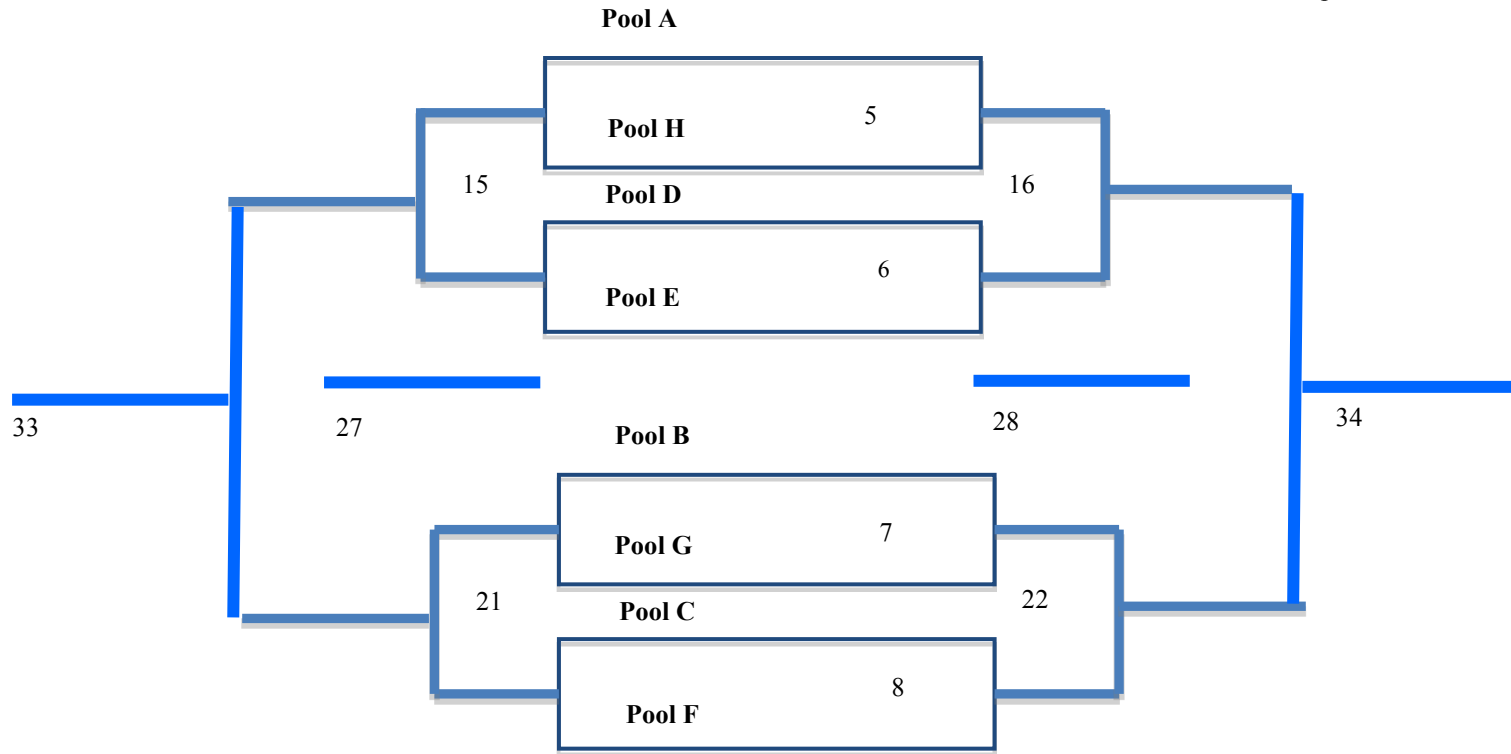

## Gold Bracket Schedule:

### FRIDAY

12:00	Bales	Game 1
12:00	Graham	Game 2
12:00	Lehman Main	Game 3
12:00	Lehman Silver	Game 4
5:00	Graham	Game 13
5:00	Bales	Game 14
5:00	Lehman Silver	Game 19

## Silver Bracket Schedule

Home Team on Top