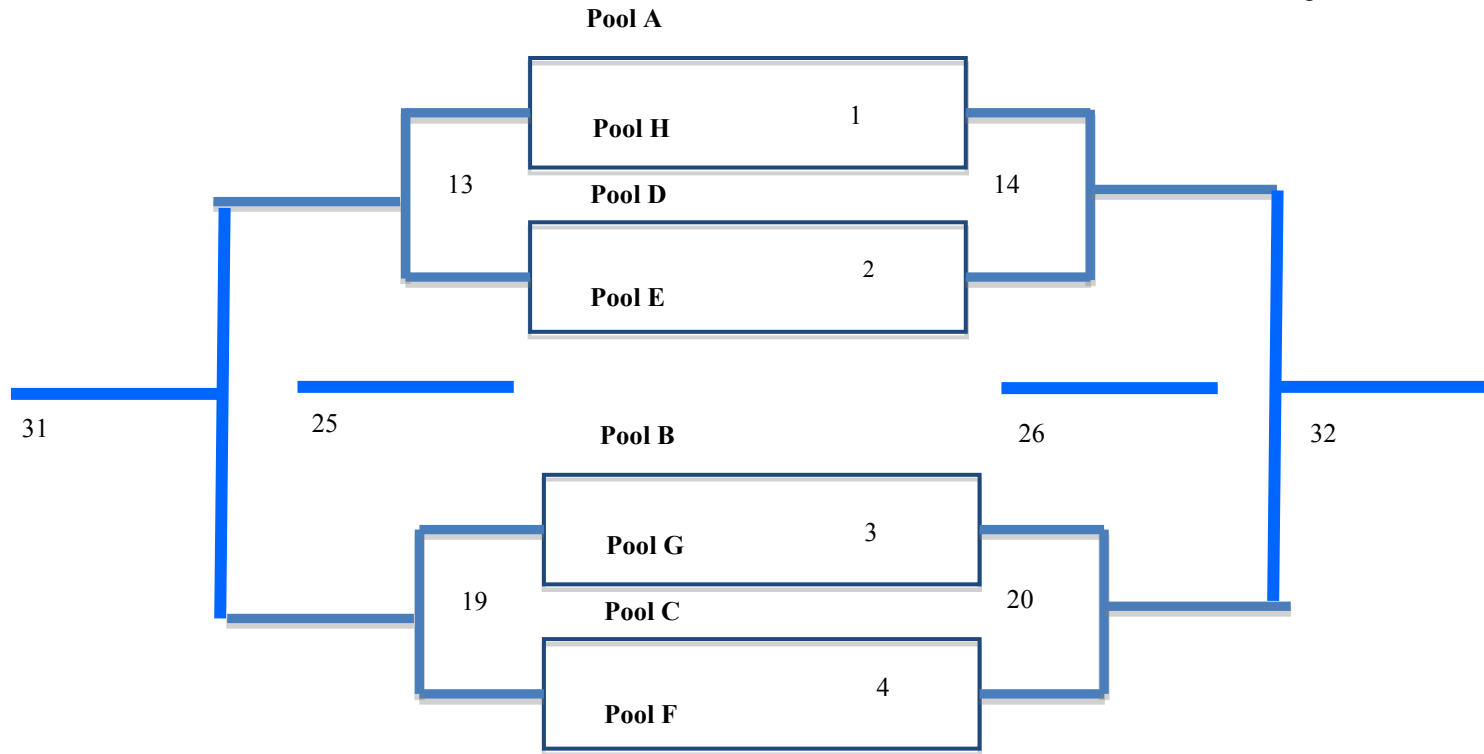

Champion Bracket Schedule

Home Team on Top

Gold Bracket Schedule:

FRIDAY

12:00	Bales	Game 1
12:00	Graham	Game 2
12:00	Lehman Main	Game 3
12:00	Lehman Silver	Game 4
5:00	Graham	Game 13
5:00	Bales	Game 14
5:00	Lehman Silver	Game 19

SATURDAY

12:00	Lehman Silver	Game 25
12:00	Lehman Main	Game 31
12:00	Graham	Game 26
Championship		
12:00	Bales	Game 32

Consolation
3rd Place Game