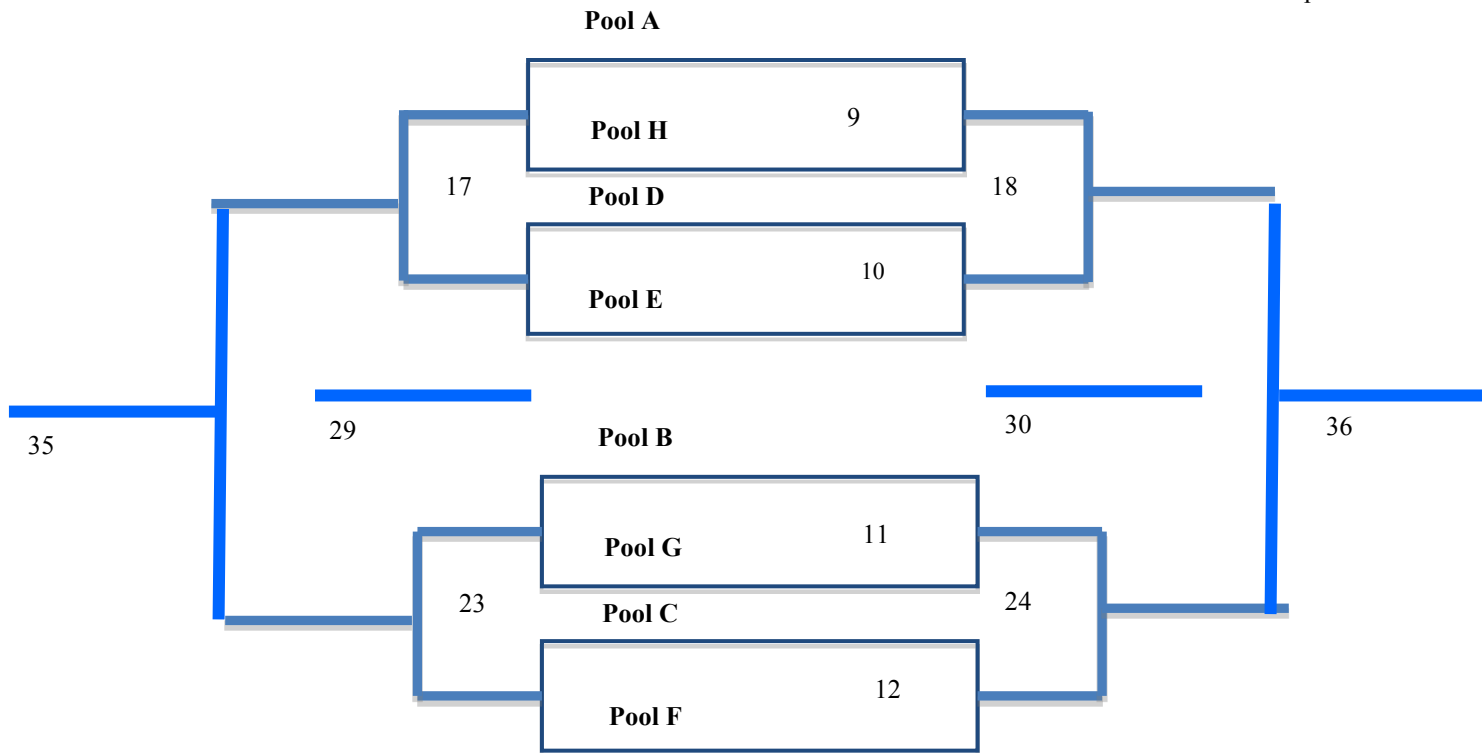

Consolation Bracket Schedule

Home Team on Top

Bronze Bracket Schedule:

FRIDAY

9:00	Lehman Main	Game 9
9:00	Lehman Silver	Game 10
10:30	Lehman Main	Game 11
10:30	Lehman Silver	Game 12
2:00	Lehman Silver	Game 17
2:00	Lehman Main	Game 18
3:30	Lehman Silver	Game 23
3:30	Lehman Main	Game 24

SATURDAY

9:00	Lehman Silver	Game 29
9:00	Lehman Main	Game 35
10:30	Lehman Silver	Game 30
Bronze Championship		
10:30	Lehman Main	Game 36