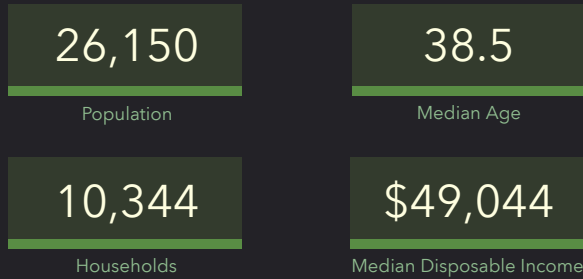

DEMOGRAPHIC PROFILE

Owatonna City, MN
Geography: Place

EDUCATION

EMPLOYMENT

KEY FACTS

INCOME

HOUSEHOLD INCOME (\$)