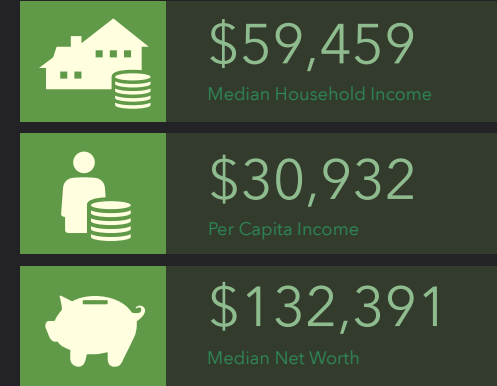

DEMOGRAPHIC PROFILE

Owatonna City, MN
Geography: Place

EDUCATION

EMPLOYMENT

KEY FACTS

INCOME

HOUSEHOLD INCOME (\$)