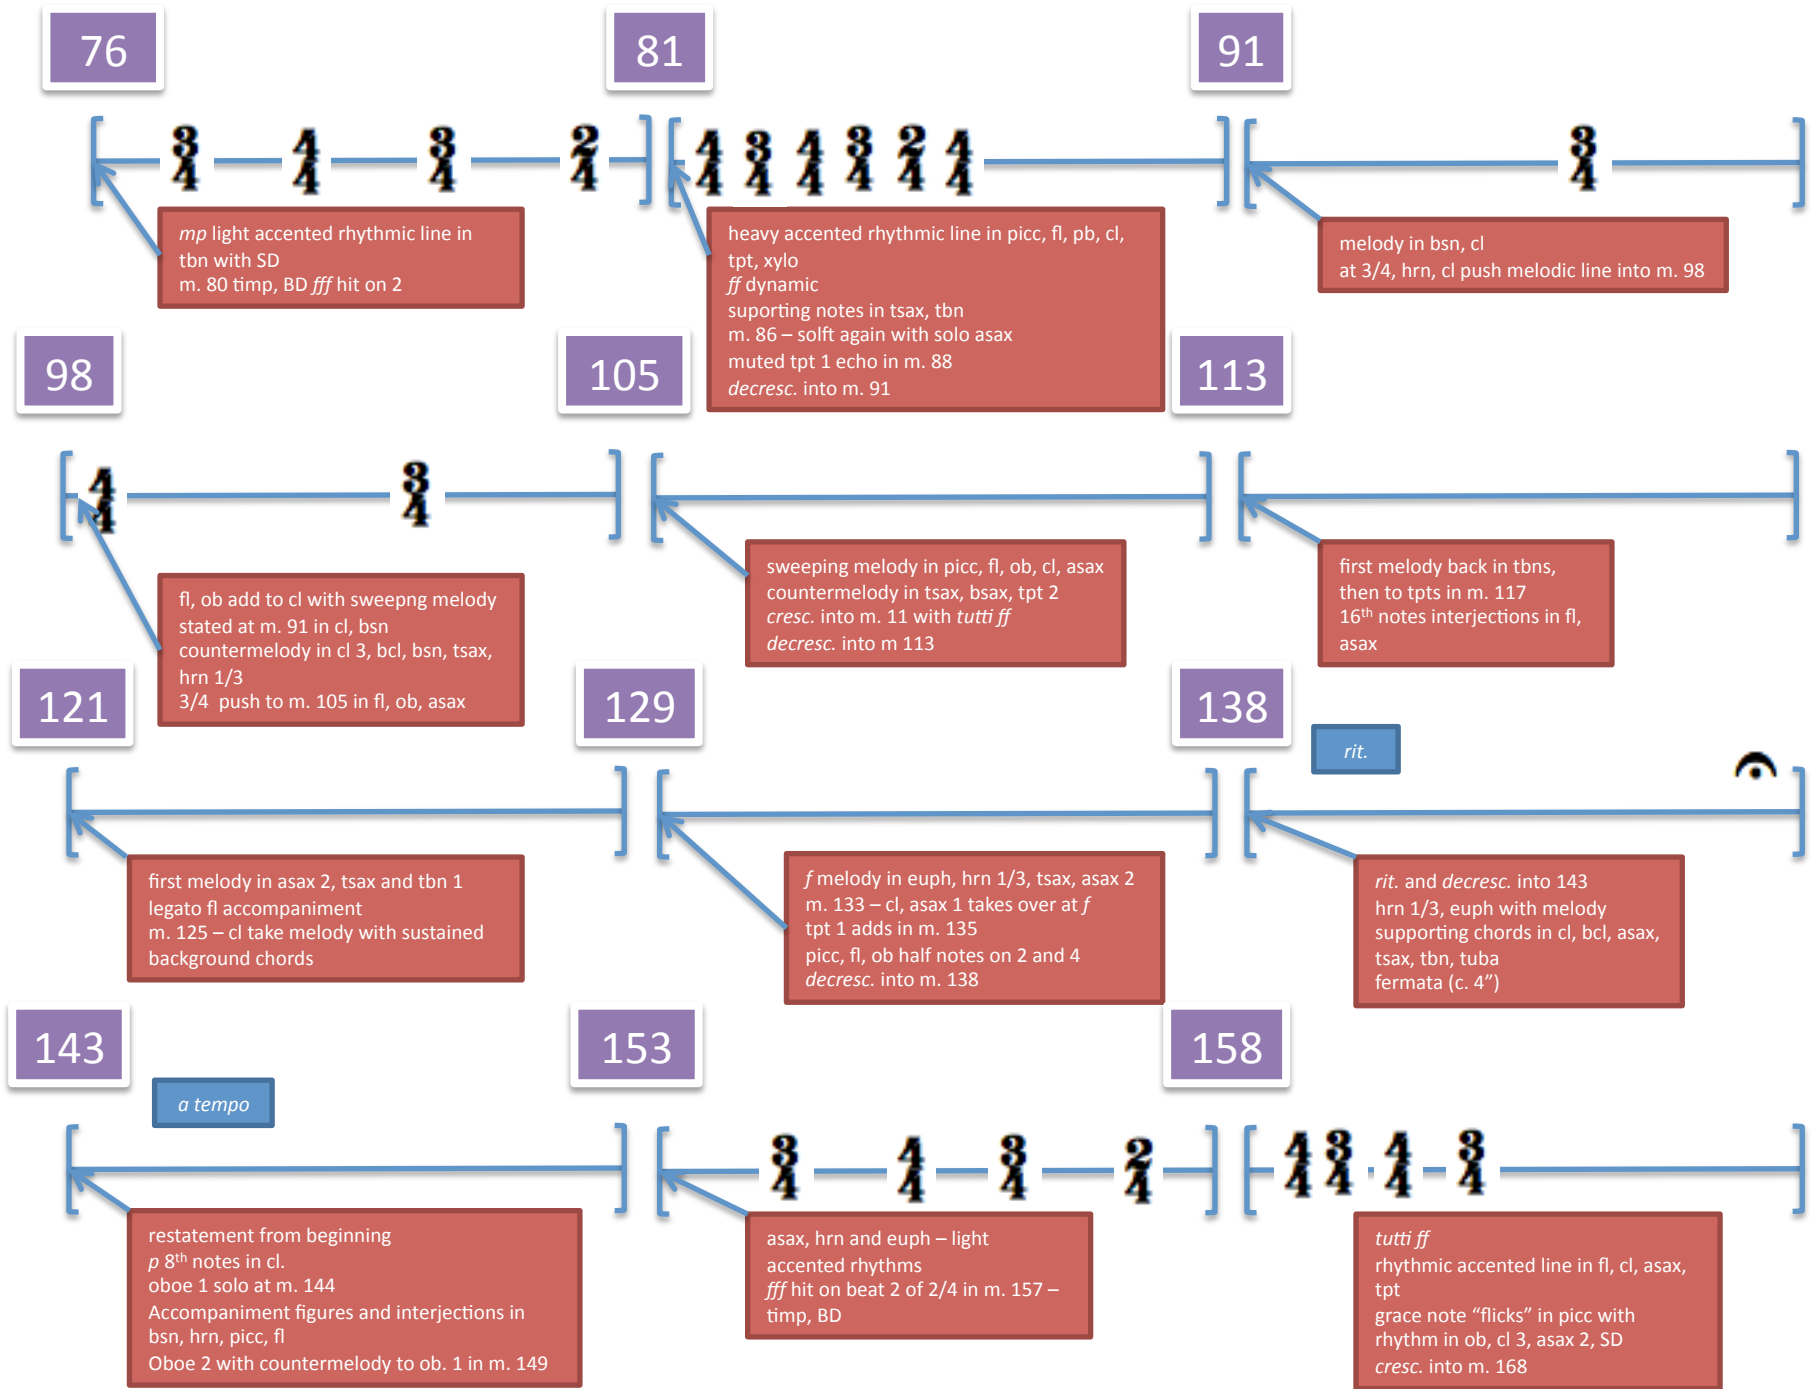

# SUN DANCE

## FRANK TICHELI

168

178

4

*ff* throughout the band  
picc, fl, ob, cl, tpt, tbn, euph, tuba, perc  
together on accented hits  
asax, tsax, bsax, hrn together  
16<sup>th</sup> note runs in picc, cl 1, cl 2, asax, tsax,  
xylo, SD

]

hrns – bells up! melody with tpt 2  
m. 173 into 174 – zylo *gliss*  
16<sup>th</sup> note runs – picc, fl, cl, asax, tpt  
tbn *gliss* into m. 174