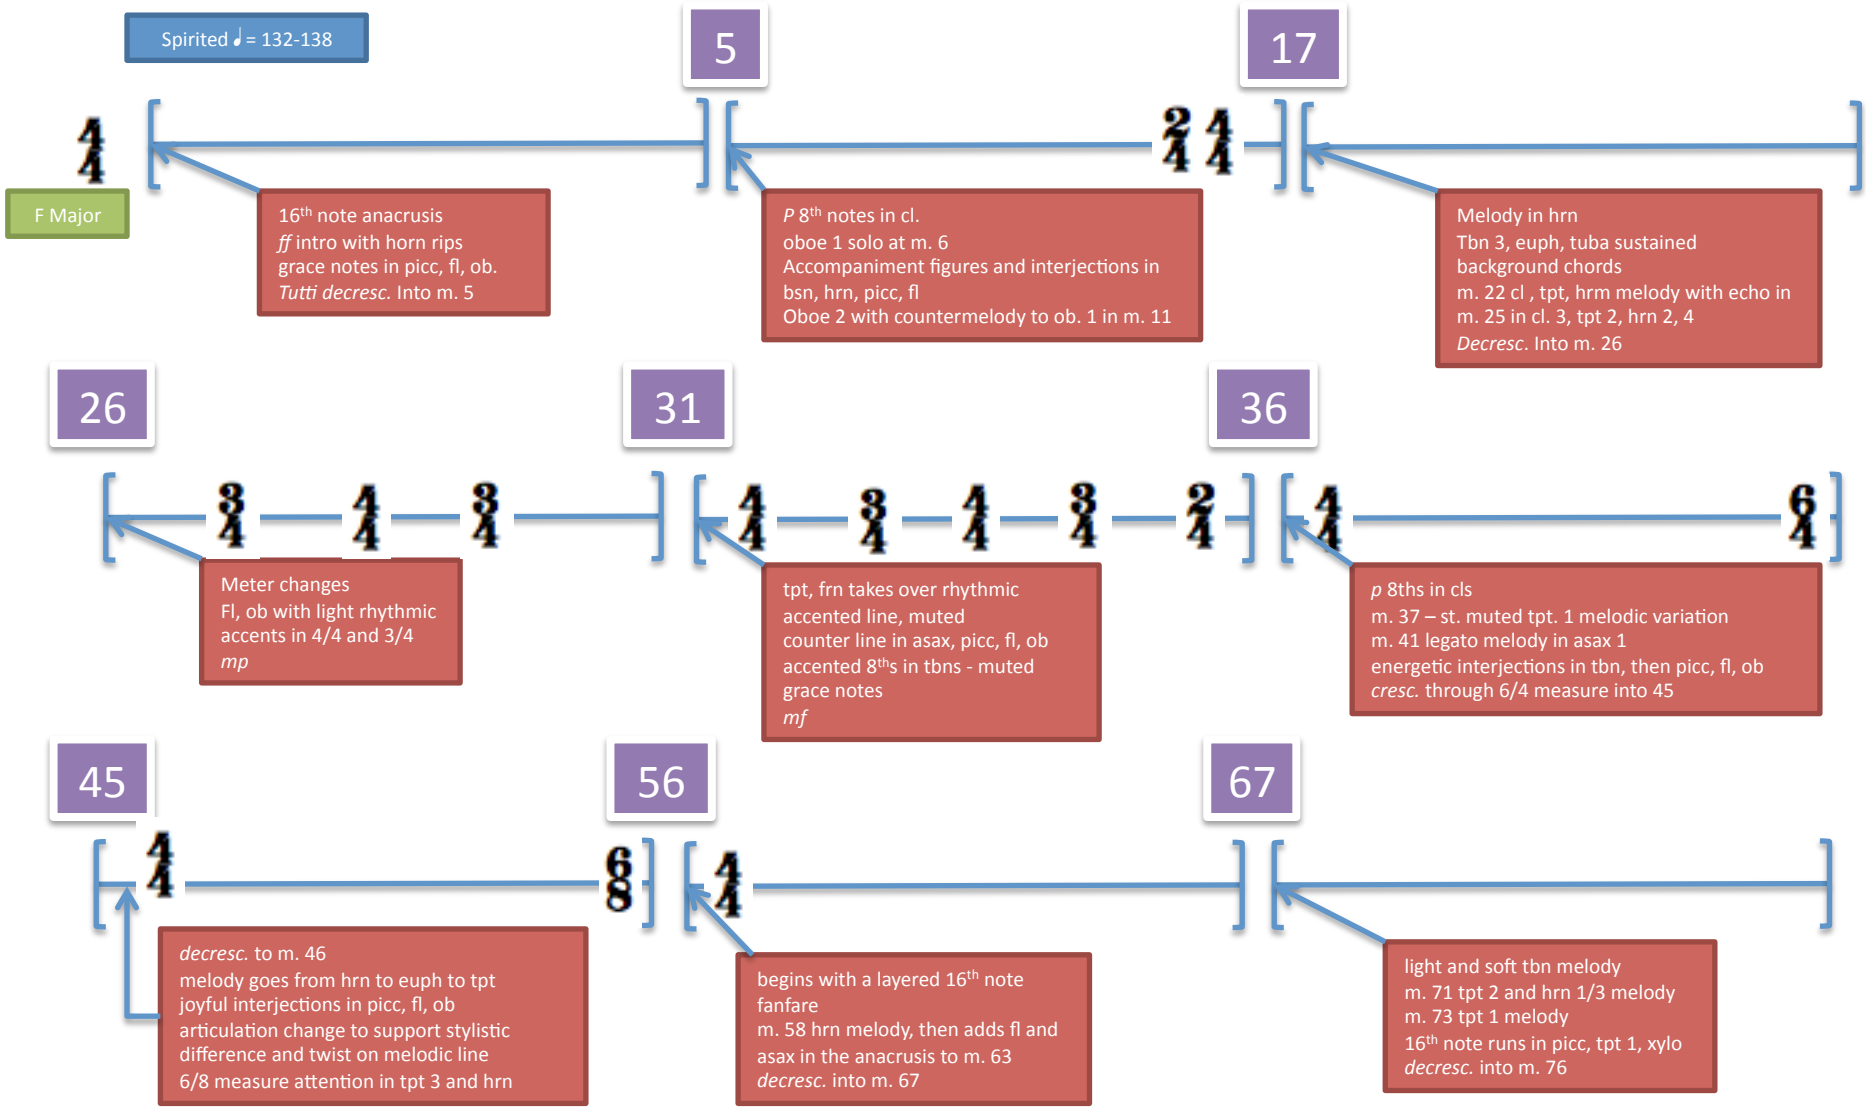

# SUN DANCE

## FRANK TICHELI

168

178

4

*ff* throughout the band  
picc, fl, ob, cl, tpt, tbn, euph, tuba, perc  
together on accented hits  
asax, tsax, bsax, hrn together  
16<sup>th</sup> note runs in picc, cl 1, cl 2, asax, tsax,  
xylo, SD

]

hrns – bells up! melody with tpt 2  
m. 173 into 174 – zylo *gliss*  
16<sup>th</sup> note runs – picc, fl, cl, asax, tpt  
tbn *gliss* into m. 174