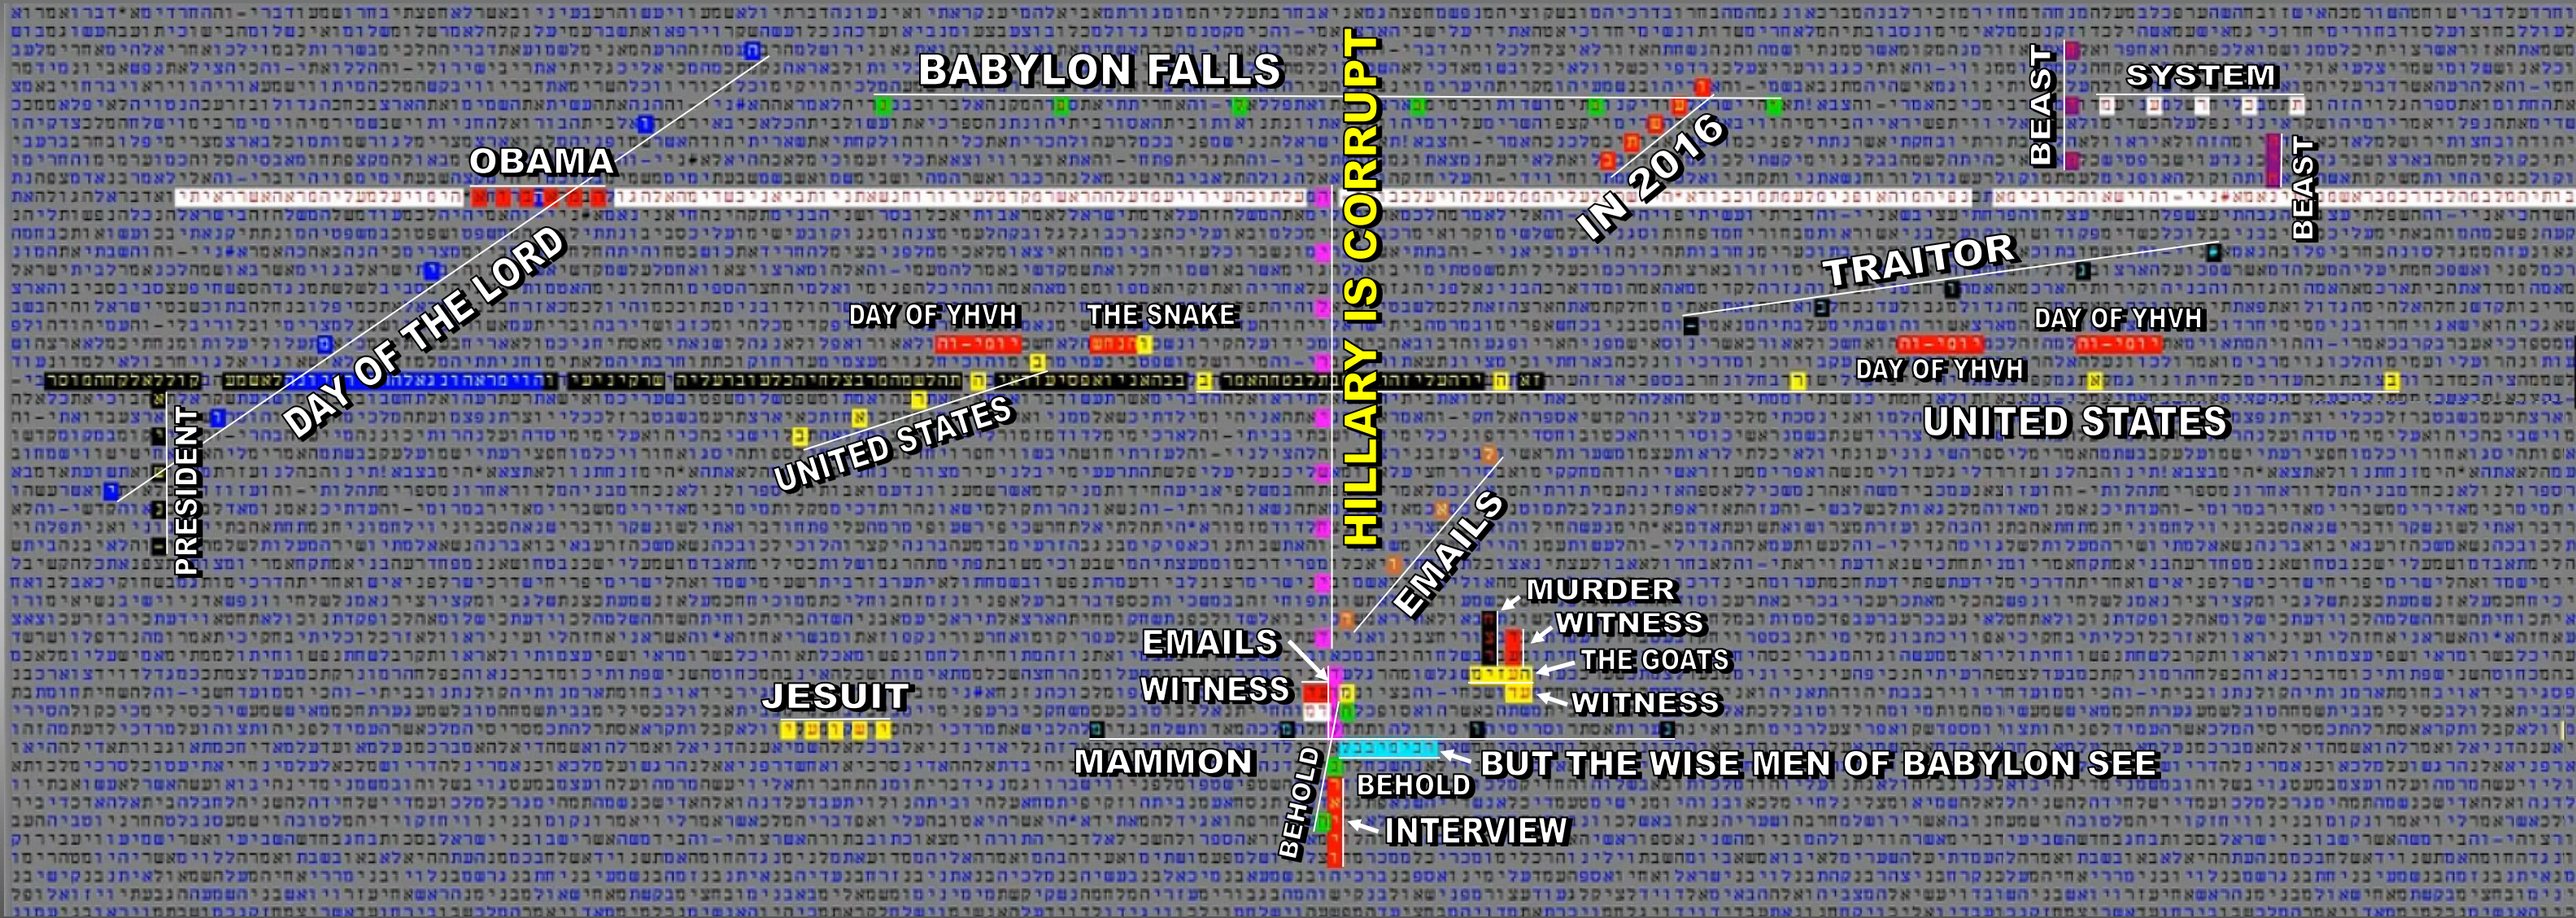

HILLARY IS CORRUPT II

Bible Code Matrix of End Time Prophecy

© MATTHEW WRIGHT MINISTRIES
Graphic layout by Luis B. Vega

RESOURCES
[youtube.com/user/TheMatt71269](https://www.youtube.com/user/TheMatt71269)
biblecodenow1@gmail.com
biblecodenow.com
facebook.com/groups/code searcher

SCRIPTURE SOURCE(S)
Old & New Testament
TorahSoft

FOR AN EXPLANATION - STUDY OF THE CHART CODE MATRIX, VISIT THE YOUTUBE CHANNEL VIDEO SERIES.
WIDTH: 9907 CENTER: 740376