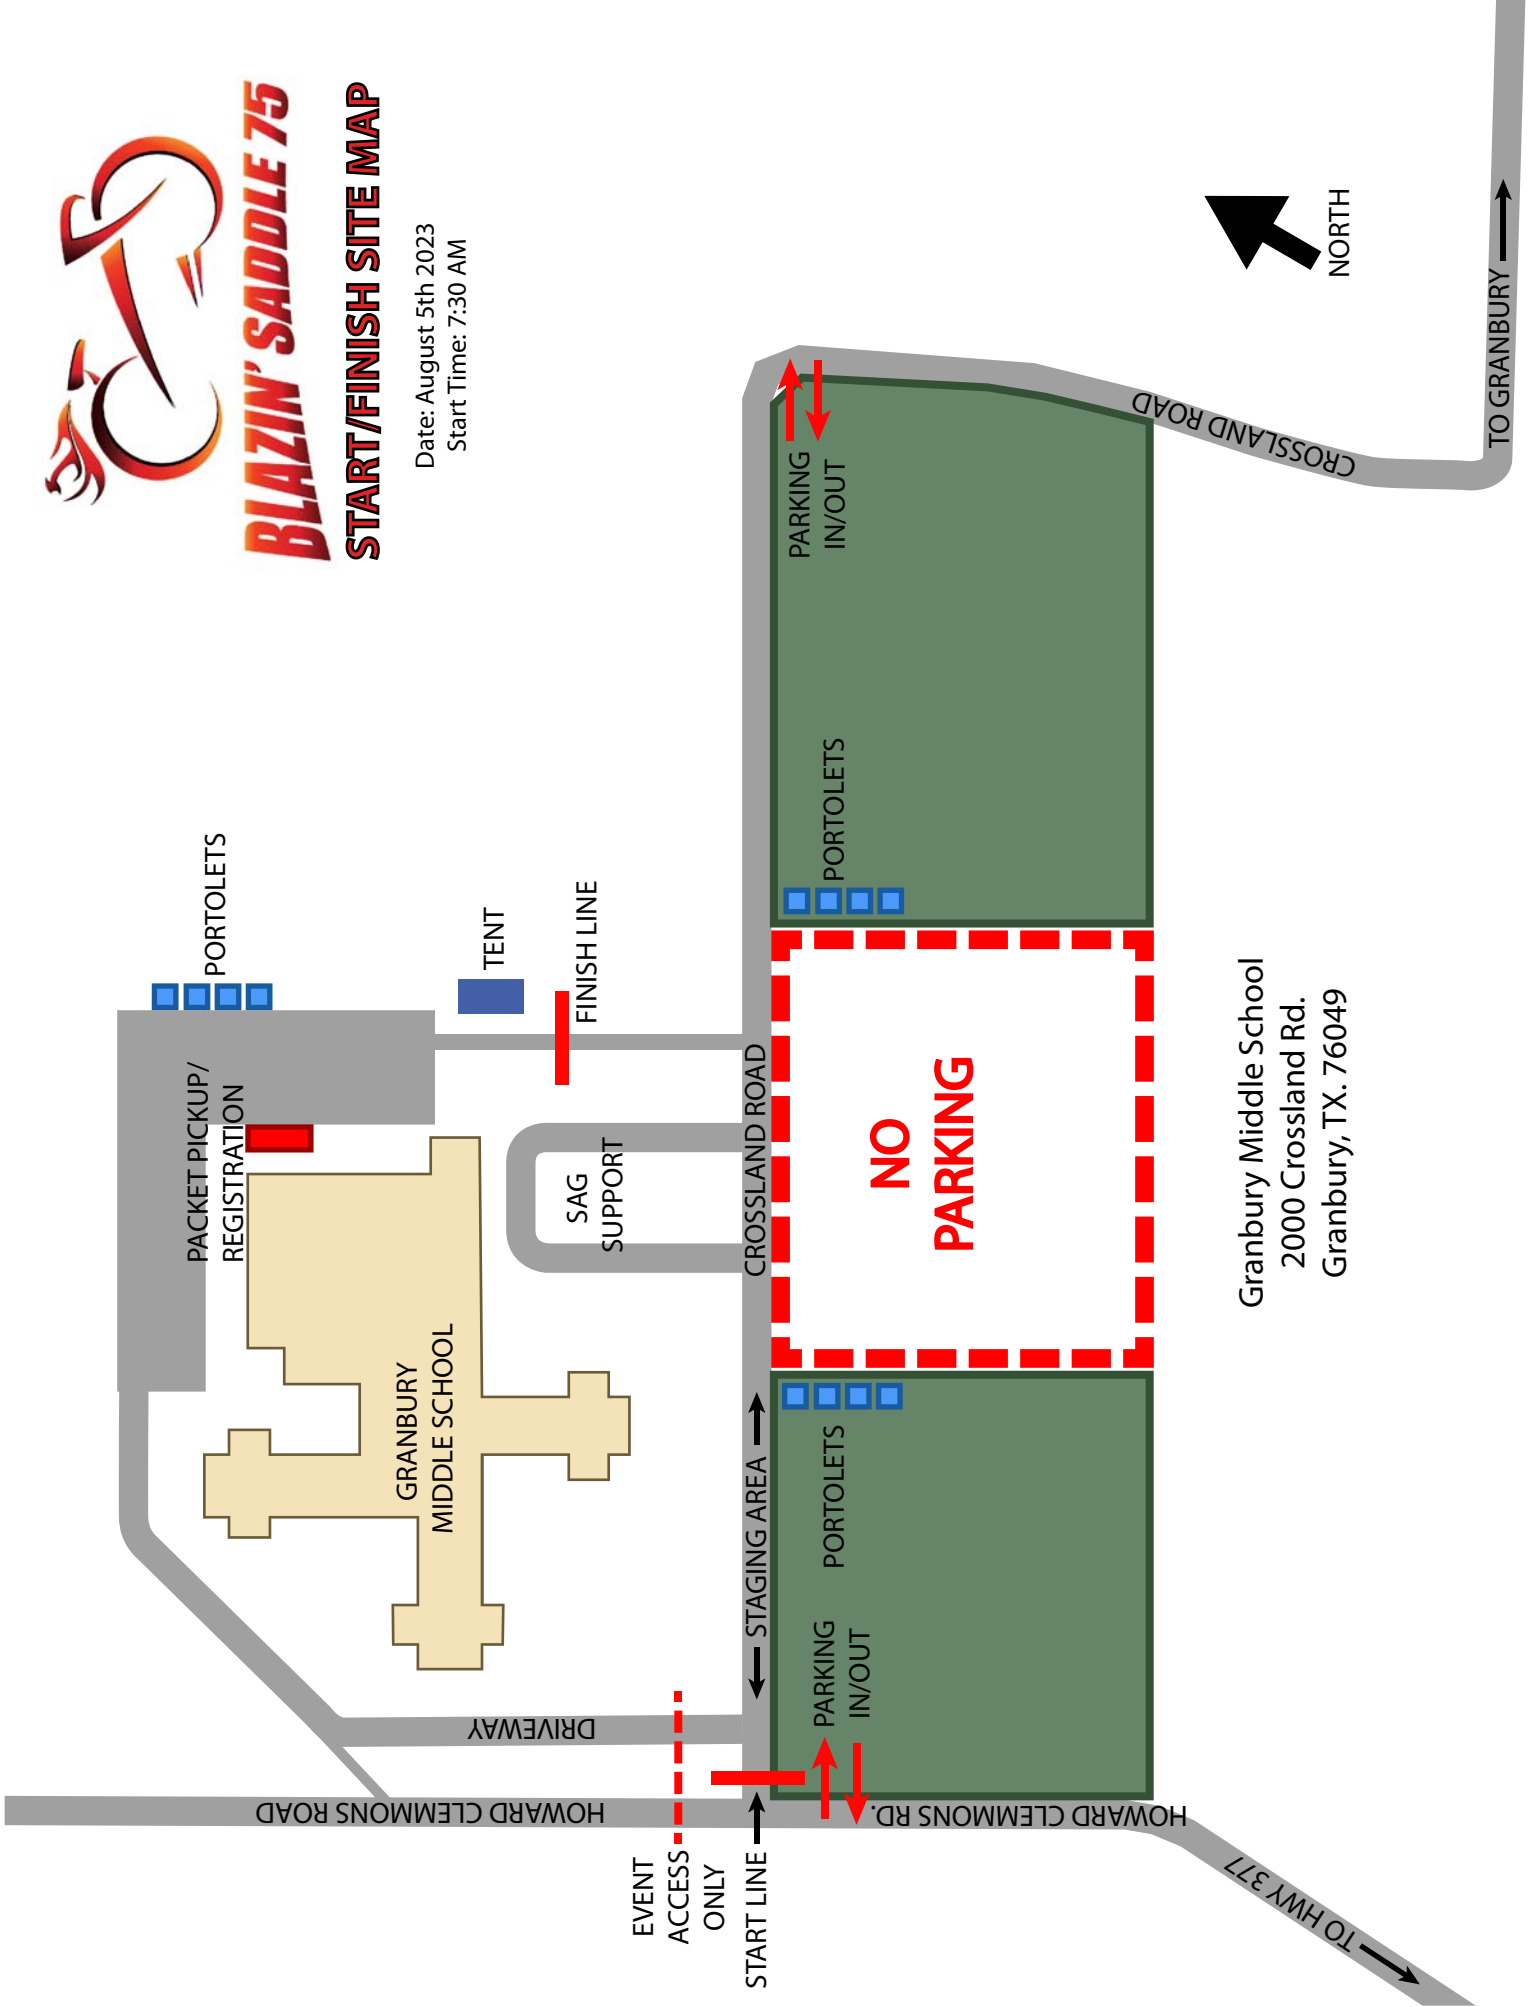

BLAZIN' SADDLE 75 START/FINISH SITE MAP

Date: August 5th 2023
Start Time: 7:30 AM

Granbury Middle School
2000 Crossland Rd.
Granbury, TX. 76049