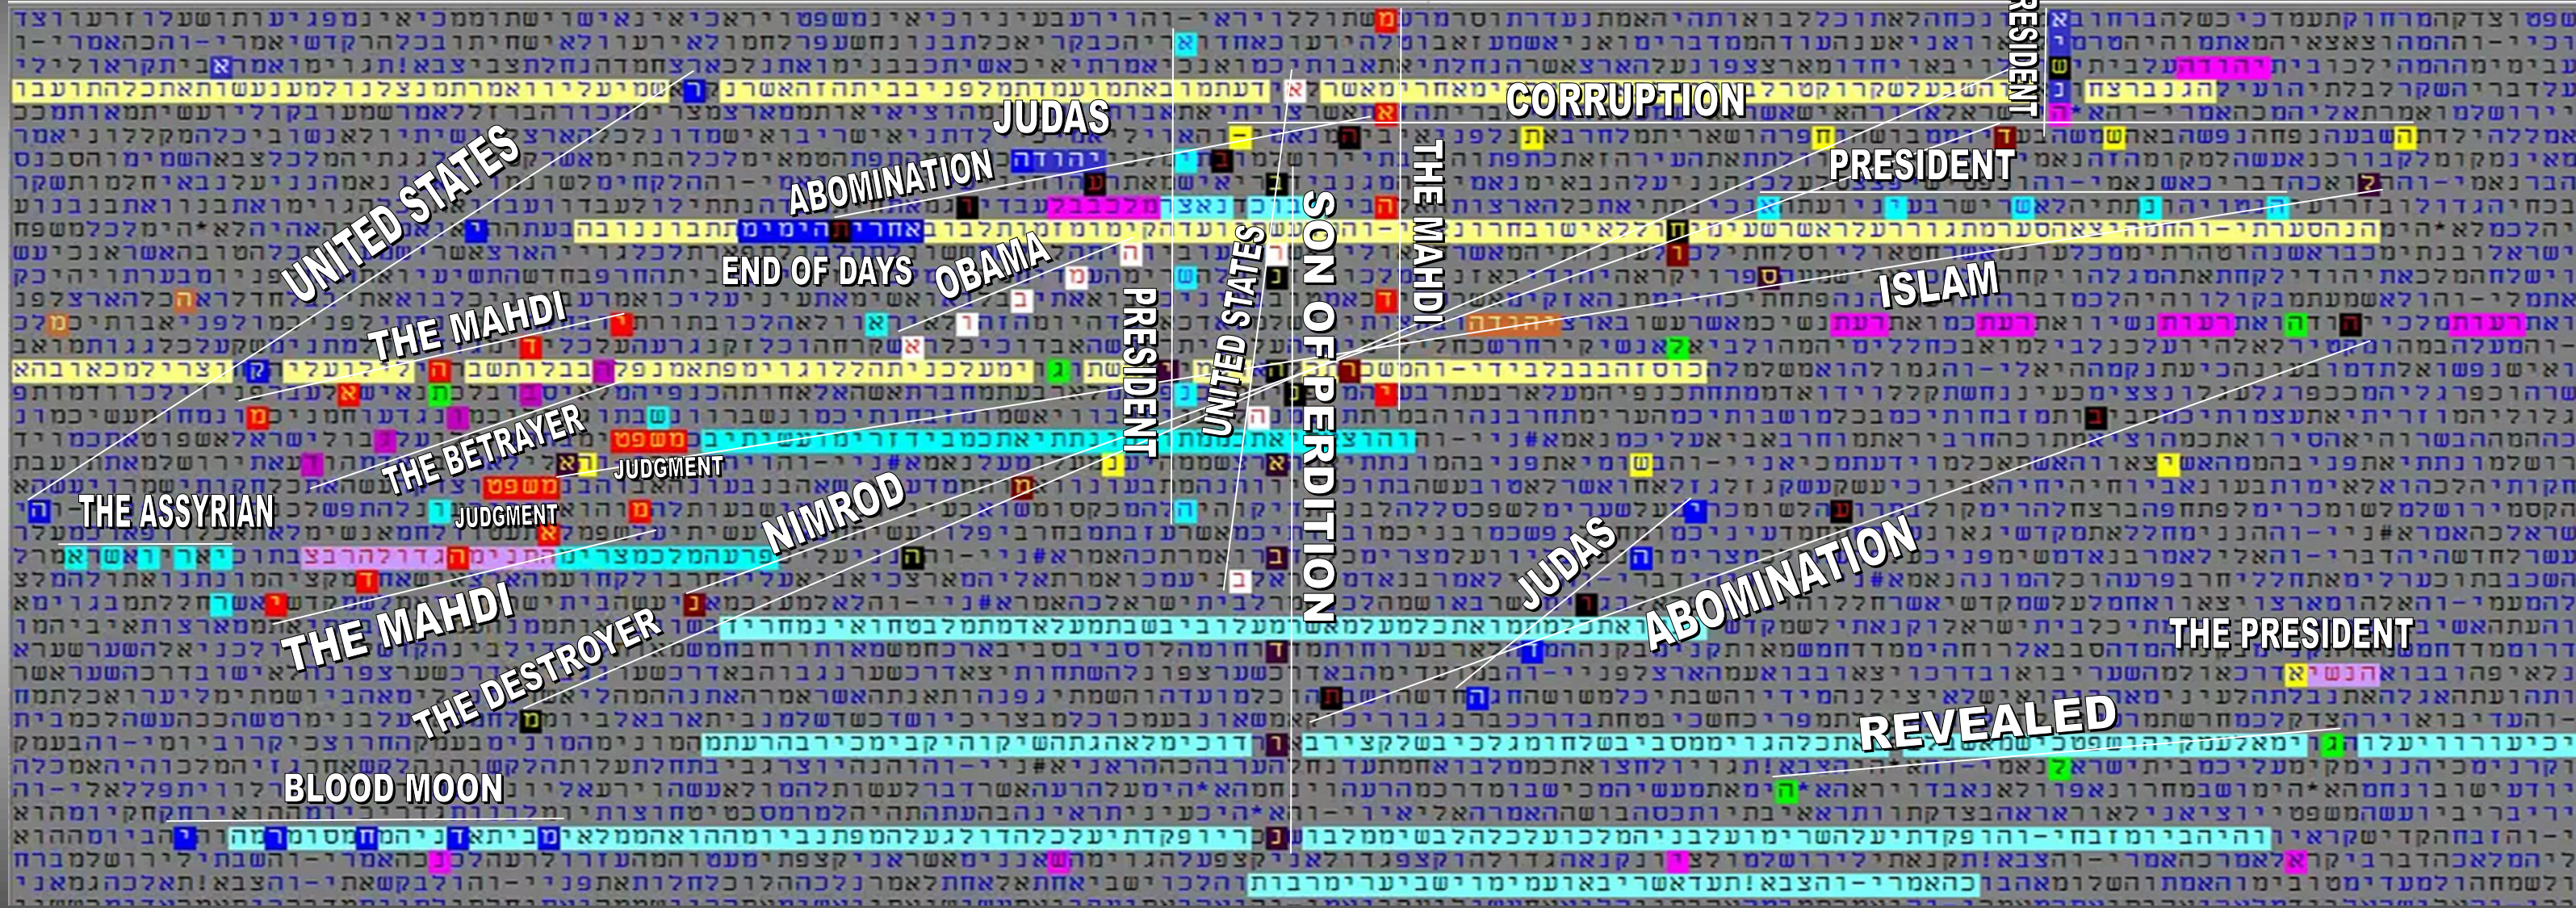

THE SON OF PERDITION 2

Bible Code Matrix of Prophecy in Scripture

© MATTHEW WRIGHT MINISTRIES
Graphic layout by Luis B. Vega

RESOURCES
youtube.com/user/TheMatt71269
biblecodenow1@gmail.com
biblecodenow.com
facebook.com/groups/code searcher

SCRIPTURE SOURCE(S)
Old & New Testament
TorahSoft

FOR AN EXPLANATION - STUDY OF THE CHART CODE MATRIX, VISIT THE YOUTUBE CHANNEL VIDEO SERIES.

WIDTH: 5795 CENTER: 370990