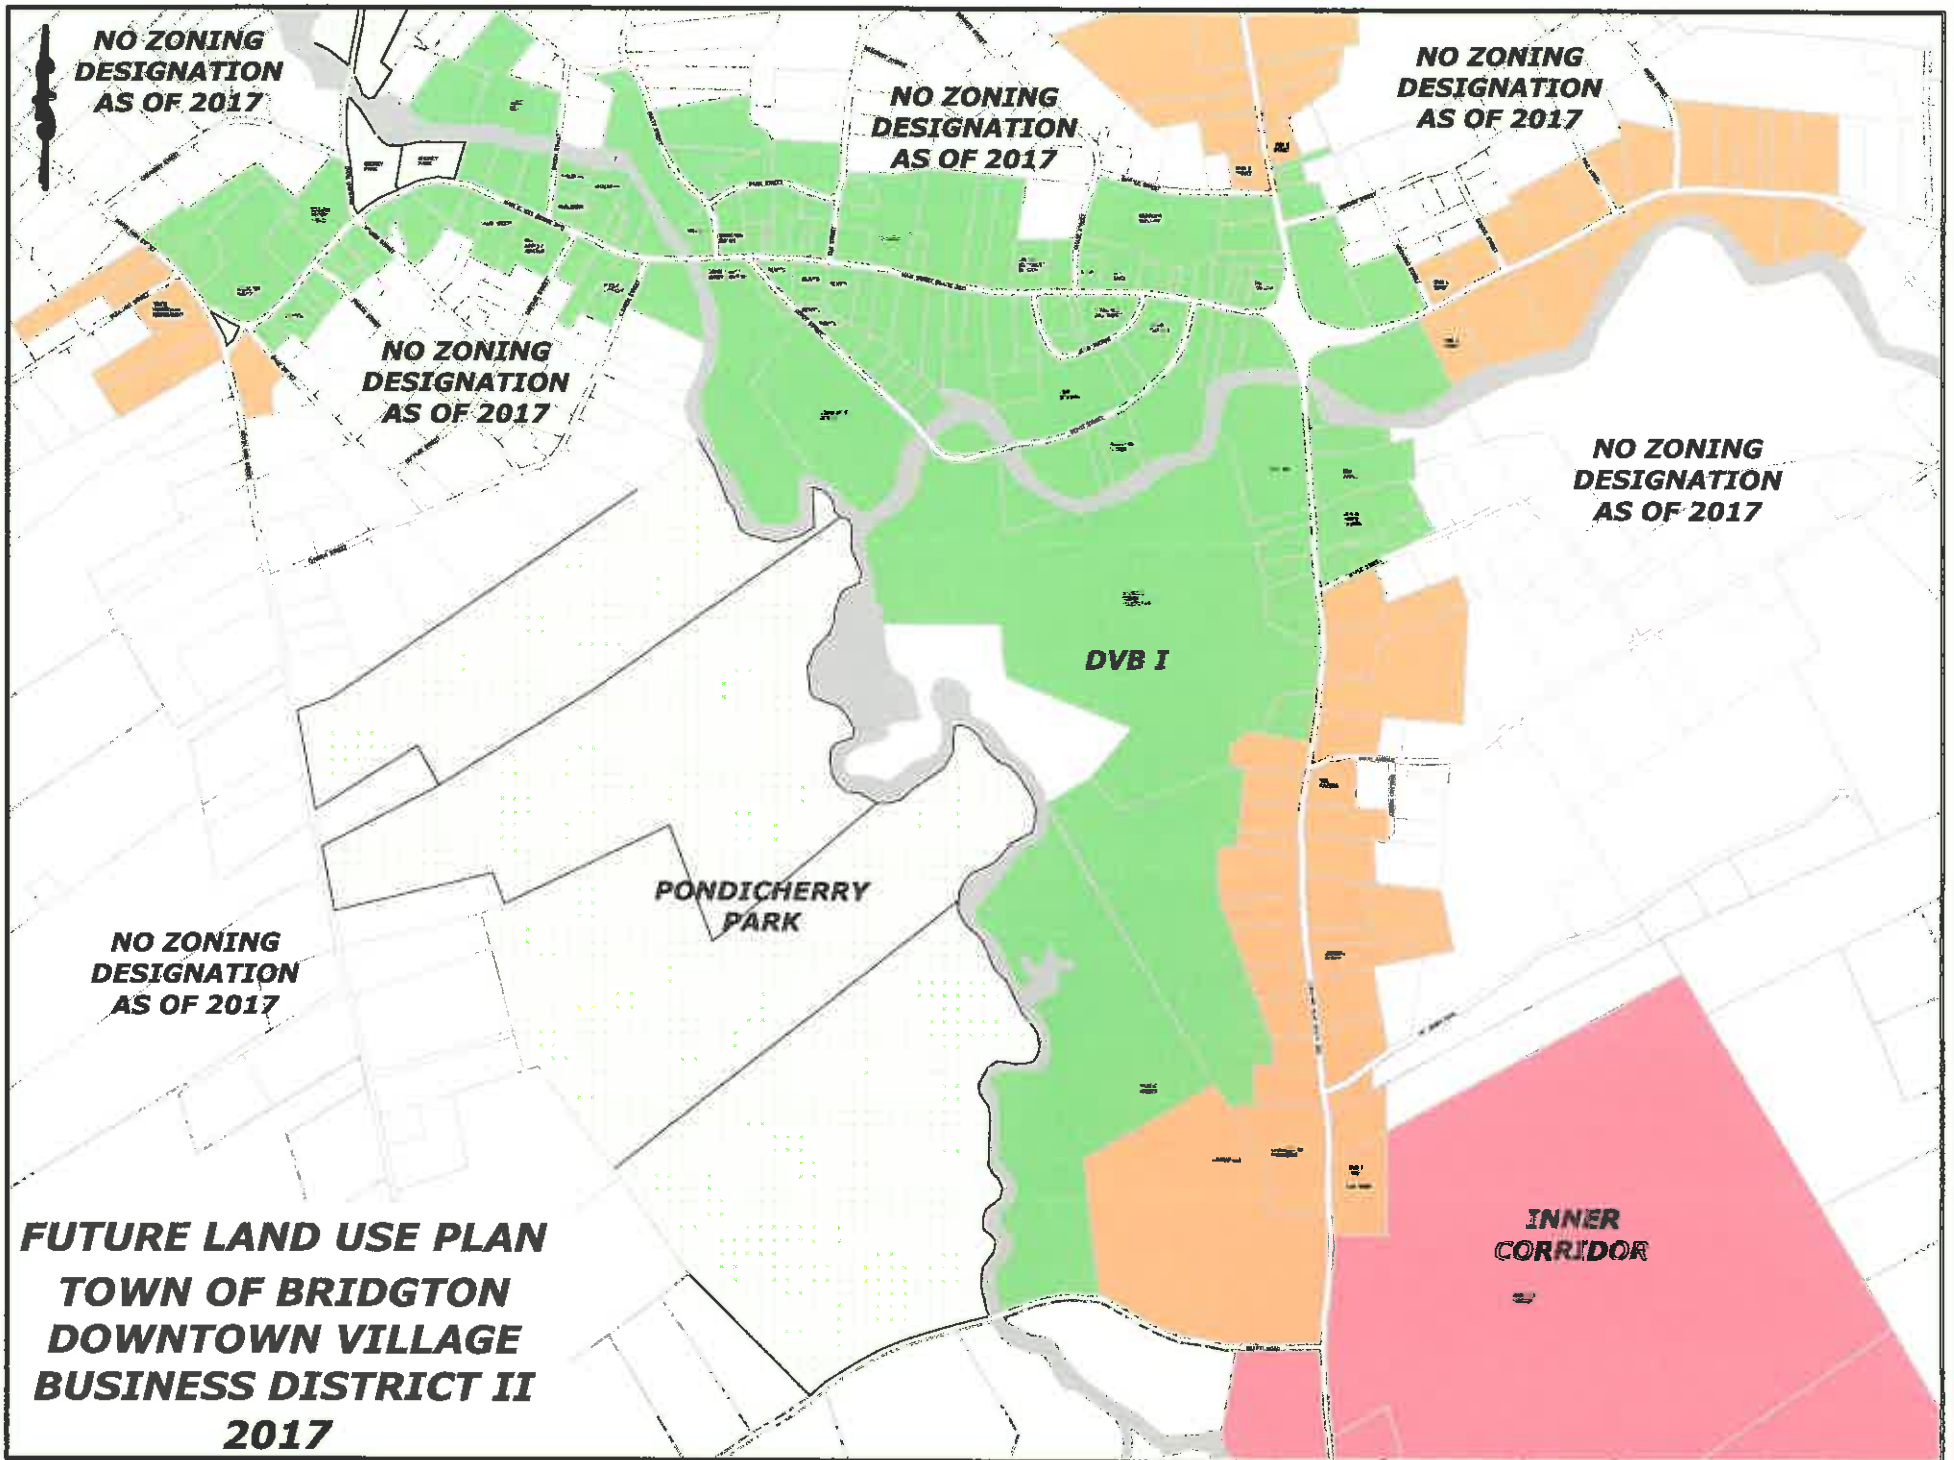

**NO ZONING
DESIGNATION
AS OF 2017**

**NO ZONING
DESIGNATION
AS OF 2017**

**NO ZONING
DESIGNATION
AS OF 2017**

**NO ZONING
DESIGNATION
AS OF 2017**

**NO ZONING
DESIGNATION
AS OF 2017**

DVB I

**PONDICHERRY
PARK**

**NO ZONING
DESIGNATION
AS OF 2017**

**INNER
CORRIDOR**

**FUTURE LAND USE PLAN
TOWN OF BRIDGTON
DOWNTOWN VILLAGE
BUSINESS DISTRICT II
2017**