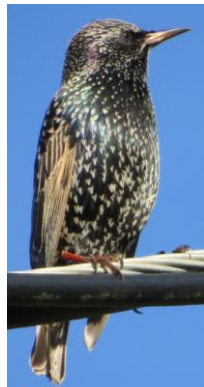

Brown Pelican (*Pelecanus occidentalis*)

Western Gull (*Larus occidentalis*)

Wilson's Snipe (*Gallinago delicata*)
(long straight bill, back stripes)

Whimbrel (long downcurved bill)
(*Numenius phaeopus*)

Band-tailed Pigeon (*Patagioenas fasciata*)
(dark-tipped yellow beak, yellow feet, banded tail)

Eurasian Collared Dove (*Streptopelia decaocto*) (black collar)

NORTHERN OREGON DUNES NATIONAL RECREATIONAL AREA BIRDS

Rock Dove (*Columba livia*) (iridescent neck, white rump, two black wing bars, dark tail band)

American Crow (*Corvus brachyrhynchos*) (moderate sized beak, tail straight across in back)

Common Raven (*Corvus corax*) (larger than crow, massive beak, shaggy, tail rounded or "V" shape in back)