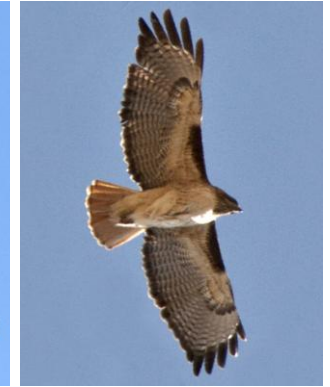

**SOME COMMON BIRDS OF THE NORTHERN
OREGON DUNES NATIONAL RECREATION AREA
SIUSLAW NATIONAL FOREST, OREGON COAST**

Red-tailed Hawk (*Buteo jamaicensis*) (top of tail reddish, dark wing bar in front from shoulder to elbow)

Red-shouldered Hawk (*Buteo lineatus*) (wide dark tail bands)

Osprey (*Pandion haliaetus*) (white head and belly, black cheek patch, black wrist patch on wing)

Northern Harrier (*Circus hudsonius*) (owl-like head, conspicuous white rump in flight)

Bald Eagle (*Haliaeetus leucocephalus*)

NORTHERN OREGON DUNES NATIONAL RECREATIONAL AREA BIRDS

Barred Owl (*Strix varia*)

Peregrine Falcon (*Falco peregrinus*)

Turkey Vulture (*Cathartes aura*)

Great Egret (*Ardea alba*) (black legs, yellow beak)

Great Blue Heron (*Ardea herodias*)

NORTHERN OREGON DUNES NATIONAL RECREATIONAL AREA BIRDS

Double-crested Cormorant (*Phalacrocorax auritus*) (Yellowish throat pouch)

Pelagic Cormorant (*Phalacrocorax pelagicus*) (dull red throat pouch, iridescent feathers, white rump patches visible in flying adult)