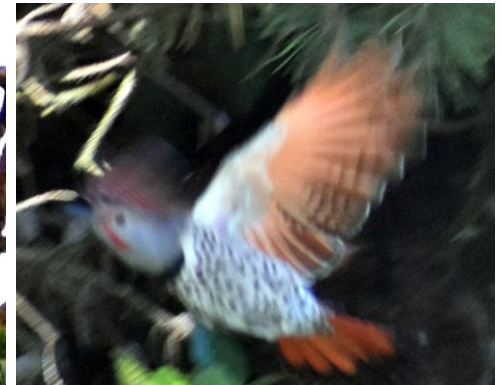

Tree Swallow (*Tachycineta bicolor*) (white of throat and breast doesn't reach above eye, young gray)

NORTHERN OREGON DUNES NATIONAL RECREATIONAL AREA BIRDS

Violet-green Swallow (*Tachycineta thalassina*) (white behind and above eye, back green-black)

American Robin (*Turdus migratorius*)

Red-shafted Flicker (*Colaptes auratus cafer*)

Downy Woodpecker (*Picoides pubescens*)

Black-headed Grosbeak (*Pheucticus melanocephalus*)

NORTHERN OREGON DUNES NATIONAL RECREATIONAL AREA BIRDS