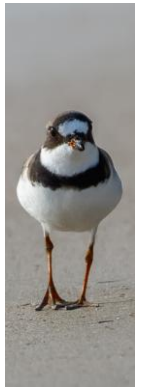

Red-breasted Merganser (*Mergus serrator*) (male left, female center)

Common Loon (*Gavia immer*)

American Coot (*Fulica americana*)

Pigeon Guillemot (*Cepphus columba*) (red feet)

NORTHERN OREGON DUNES NATIONAL RECREATIONAL AREA BIRDS

Common Murre (*Uria aalge*)

Snowy Plover (*Charadrius nivosus*) (breastband open)

Sanderling (*Calidris alba*) (flocks scurry up & down beach at surf line, no breastband, white wing stripe in flight)

Semipalmated Plover (breastband closed) (*Charadrius semipalmatus*)