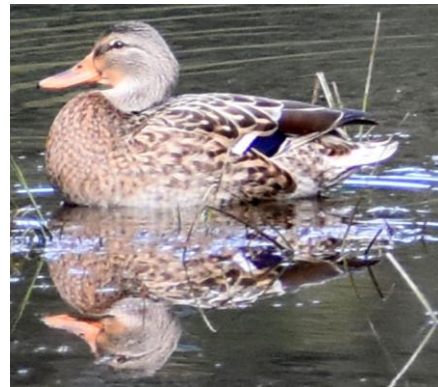

Brandt's Cormorant (*Phalacrocorax penicillatus*)

Pied-billed Grebe (*Podilymbus podiceps*) (chicken-like head, active diver, small, likes fresh-water lakes)

NORTHERN OREGON DUNES NATIONAL RECREATIONAL AREA BIRDS

Western Grebe (*Aechmophorus occidentalis*) (neck sharply demarcated white in front black behind, yellow beak, red eyes)

Red-necked Grebe (*Podiceps grisegena*) (breeding colors left, winter colors right)

Canada Goose (*Branta canadensis*)

Northern Pintail (*Anas acuta*)
(female top left, males bottom left)

Mallard (*Anas platyrhynchos*) (male left, female center)

NORTHERN OREGON DUNES NATIONAL RECREATIONAL AREA BIRDS

Ring-necked Duck (*Aythya collaris*) (male left, female center)

Ruddy Duck (*Oxyura jamaicensis*)

(male left, female center)

Common Goldeneye

(*Bucephala clangula*) (inset female)

Bufflehead (*Bucephala albeola*) (male left, female center)