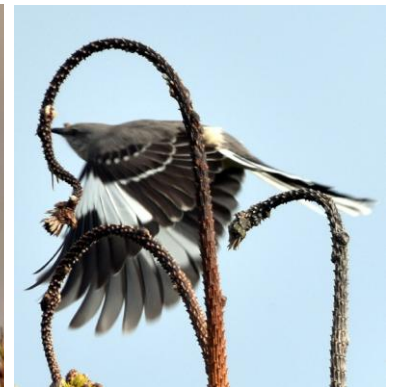

Brown Pelican (*Pelecanus occidentalis*)

Western Gull (*Larus occidentalis*)

Wilson's Snipe (*Gallinago delicata*)
(long straight bill, back stripes)

Whimbrel (long downcurved bill)
(*Numenius phaeopus*)

Rock Dove (*Columba livia*) (iridescent neck, white rump, two black wing bars, dark tail band)

American Crow (*Corvus brachyrhynchos*) (moderate sized beak, tail straight across in back)

Common Raven (*Corvus corax*) (larger than crow, massive beak, shaggy, tail rounded or "V" shape in back)

European Starling (*Sturnus vulgaris*) (in spring iridescent with yellow bill, winter speckled with dark bill)

NORTHERN OREGON DUNES NATIONAL RECREATIONAL AREA BIRDS

Red-winged Blackbird (*Agelaius phoeniceus*) (pleasant warbling song, likes wetlands)

Steller's Jay (*Cyanocitta stelleri*)

Gray Jay (*Perisoreus canadensis*)
(jays, crows and ravens are notorious campsite robbers)

Northern Shrike (*Lanius borealis*) (conspicuous black face mask)

Northern Mockingbird (*Mimus polyglottos*) (no face mask)