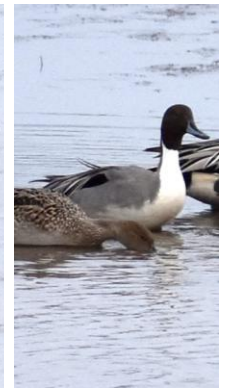

Bald Eagle (*Haliaeetus leucocephalus*)

NORTHERN OREGON DUNES NATIONAL RECREATIONAL AREA BIRDS

Barred Owl (*Strix varia*)

Peregrine Falcon (*Falco peregrinus*)

Turkey Vulture (*Cathartes aura*)

Great Egret (*Ardea alba*) (black legs, yellow beak)

Great Blue Heron (*Ardea herodias*)

NORTHERN OREGON DUNES NATIONAL RECREATIONAL AREA BIRDS

Double-crested Cormorant (*Phalacrocorax auritus*) (Yellowish throat pouch)

Pelagic Cormorant (*Phalacrocorax pelagicus*) (dull red throat pouch, iridescent feathers, white rump patches visible in flying adult)

Brandt's Cormorant (*Phalacrocorax penicillatus*)

Pied-billed Grebe (*Podilymbus podiceps*) (chicken-like head, active diver, small, likes fresh-water lakes)

NORTHERN OREGON DUNES NATIONAL RECREATIONAL AREA BIRDS

Western Grebe (*Aechmophorus occidentalis*) (neck sharply demarcated white in front black behind, yellow beak, red eyes)

Red-necked Grebe (*Podiceps grisegena*) (breeding colors left, winter colors right)