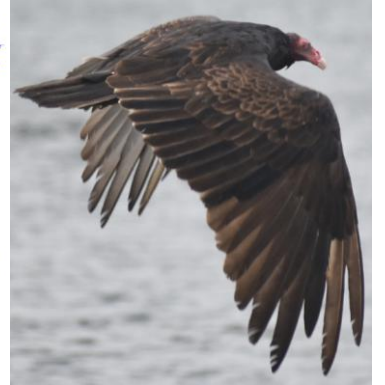

**SOME COMMON BIRDS OF THE NORTHERN
OREGON DUNES NATIONAL RECREATION AREA
SIUSLAW NATIONAL FOREST, OREGON COAST**

Red-tailed Hawk (*Buteo jamaicensis*) (top of tail reddish, dark wing bar in front from shoulder to elbow)

Red-shouldered Hawk (*Buteo lineatus*) (wide dark tail bands)

Osprey (*Pandion haliaetus*) (white head and belly, black cheek patch, black wrist patch on wing)

Northern Harrier (*Circus hudsonius*) (owl-like head, conspicuous white rump in flight)

Bald Eagle (*Haliaeetus leucocephalus*)

NORTHERN OREGON DUNES NATIONAL RECREATIONAL AREA BIRDS

Barred Owl (*Strix varia*)

Peregrine Falcon (*Falco peregrinus*)

Turkey Vulture (*Cathartes aura*)

Great Egret (*Ardea alba*) (black legs, yellow beak)

Great Blue Heron (*Ardea herodias*)

NORTHERN OREGON DUNES NATIONAL RECREATIONAL AREA BIRDS

Double-crested Cormorant (*Phalacrocorax auritus*) (Yellowish throat pouch)

Pelagic Cormorant (*Phalacrocorax pelagicus*) (dull red throat pouch, iridescent feathers, white rump patches visible in flying adult)