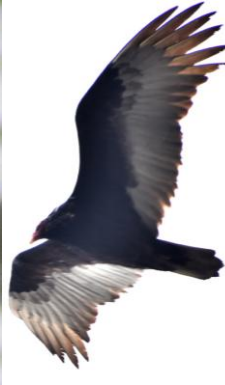

**SOME COMMON BIRDS OF THE NORTHERN
OREGON DUNES NATIONAL RECREATION AREA
SIUSLAW NATIONAL FOREST, OREGON COAST**

Red-tailed Hawk (*Buteo jamaicensis*) (top of tail reddish, dark wing bar in front from shoulder to elbow)

Red-shouldered Hawk (*Buteo lineatus*) (wide dark tail bands)

Osprey (*Pandion haliaetus*) (white head and belly, black cheek patch, black wrist patch on wing)

Northern Harrier (*Circus hudsonius*) (owl-like head, conspicuous white rump in flight)

Bald Eagle (*Haliaeetus leucocephalus*)

NORTHERN OREGON DUNES NATIONAL RECREATIONAL AREA BIRDS

Barred Owl (*Strix varia*)

Peregrine Falcon (*Falco peregrinus*)

Turkey Vulture (*Cathartes aura*)

Great Egret (*Ardea alba*) (black legs, yellow beak)

Great Blue Heron (*Ardea herodias*)

NORTHERN OREGON DUNES NATIONAL RECREATIONAL AREA BIRDS

Double-crested Cormorant (*Phalacrocorax auritus*) (Yellowish throat pouch)

Pelagic Cormorant (*Phalacrocorax pelagicus*) (dull red throat pouch, iridescent feathers, white rump patches visible in flying adult)