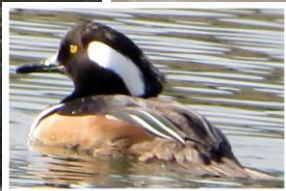

Western Grebe (*Aechmophorus occidentalis*) (neck sharply demarcated white in front black behind, yellow beak, red eyes)

Red-necked Grebe (*Podiceps grisegena*) (breeding colors left, winter colors right)

Ring-necked Duck (*Aythya collaris*) (male left, female center)

Ruddy Duck (*Oxyura jamaicensis*)

(male left, female center)

Common Goldeneye

(*Bucephala clangula*) (inset female)

Bufflehead (*Bucephala albeola*) (male left, female center)

Harlequin Duck (*Histrionicus histrionicus*) (male left, female center)

NORTHERN OREGON DUNES NATIONAL RECREATIONAL AREA BIRDS

Northern Shoveler (*Spatula clypeata*) (male left, female center)

Surf Scoter (*Melanitta perspicillata*) (male left, female center)

Hooded Merganser (*Lophodytes cucullatus*) (male left, female center)

Common Merganser (*Mergus merganser*) (female brown head, male greenish head)

NORTHERN OREGON DUNES NATIONAL RECREATIONAL AREA BIRDS