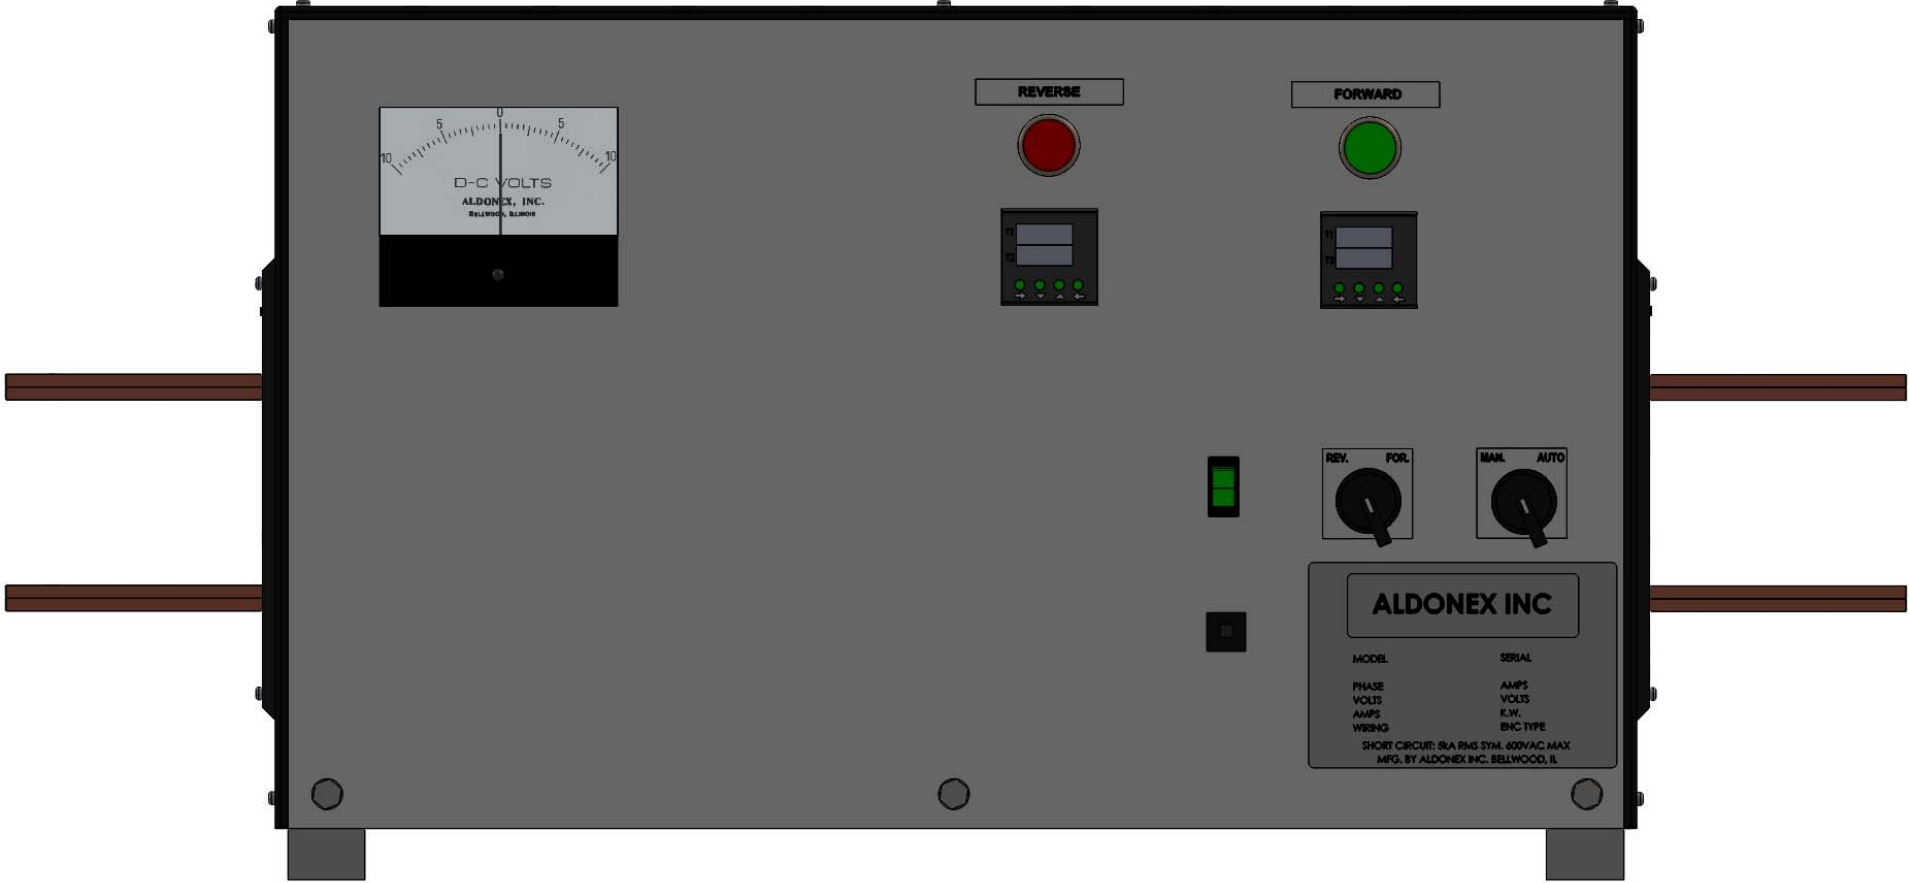

EXTERNAL PR UNIT PRA-1500 & PRA-2000

REVERSE

FORWARD

ALDONEX INC

MODEL	SERIAL
PHASE	AMPS
VOLTS	VOLTS
AMPS	K.W.
WIRING	ENC TYPE

SHORT CIRCUIT: 5VA RMS 57M. 420VAC MAX
MFG. BY ALDONEX INC. BELLWOOD, IL

RIGHT

BACK

LEFT

TOP

BOTTOM