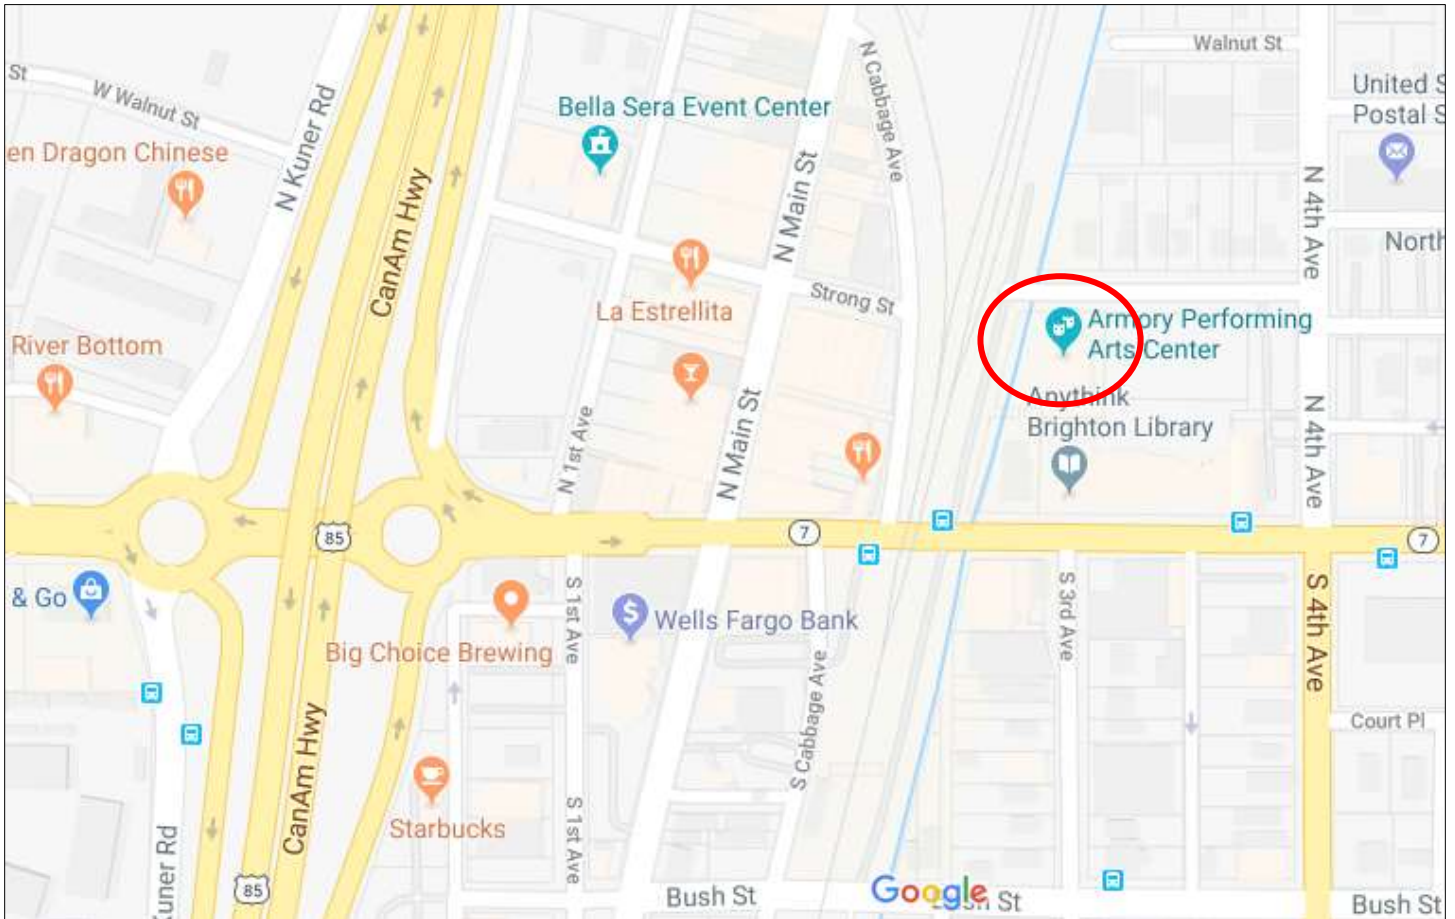

Armory Performing Arts Center

Brighton Performance Location

Address:

Armory Performing Arts Center
300 Strong St
Brighton, CO 80601

Directions:

- Take I-76 Northeast from Denver to Exit 12 (US-85 N – CanAm Hwy)
- Take US-85 North to W Bridge St. (about 7.7 miles)
- Head East on Bridge St, less than 1/2 mile to S 4th Ave
- Take S 4th North 2 blocks to Strong St
- Head West on Strong St to destination on your left