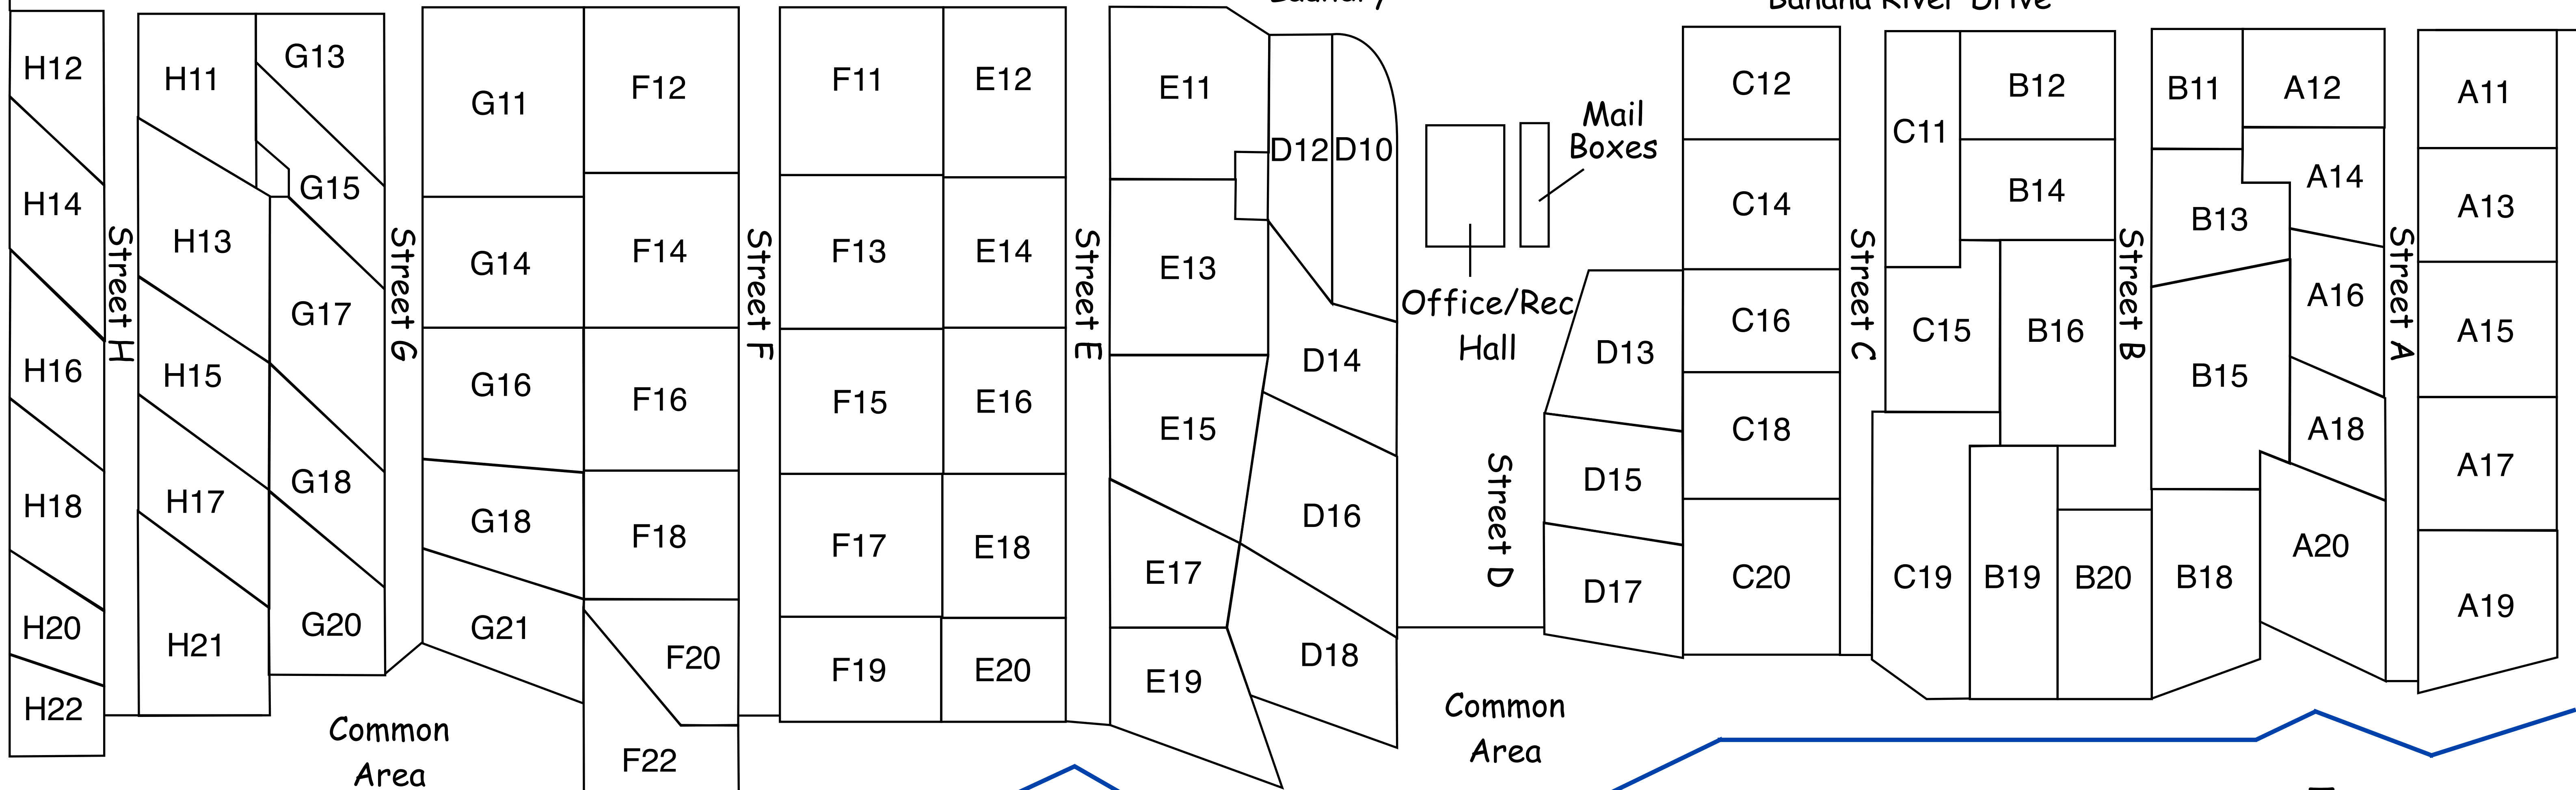

200 S. Banana River Dr.
Merritt Island FL, 32952

Indian River Canal

Indian River Canal

Banana River Drive

Banana River Drive

Banana River

Boat Launch

North
↑

Hwy. 520