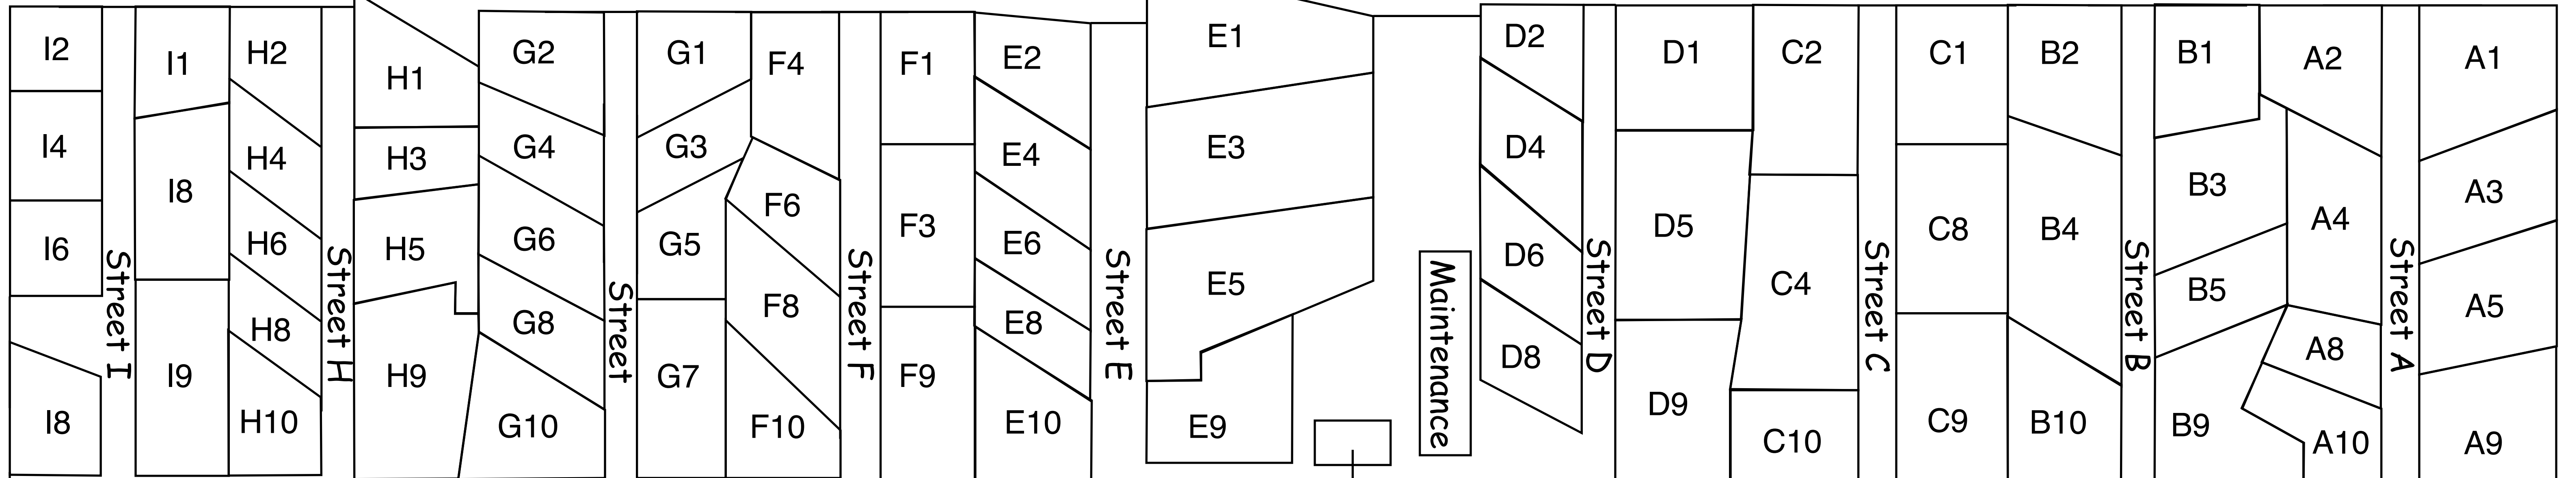

200 S. Banana River Dr.
Merritt Island FL, 32952

Indian River Canal

Indian River Canal

Banana River Drive

Banana River Drive

Banana River

Boat Launch

North
↑

Hwy. 520