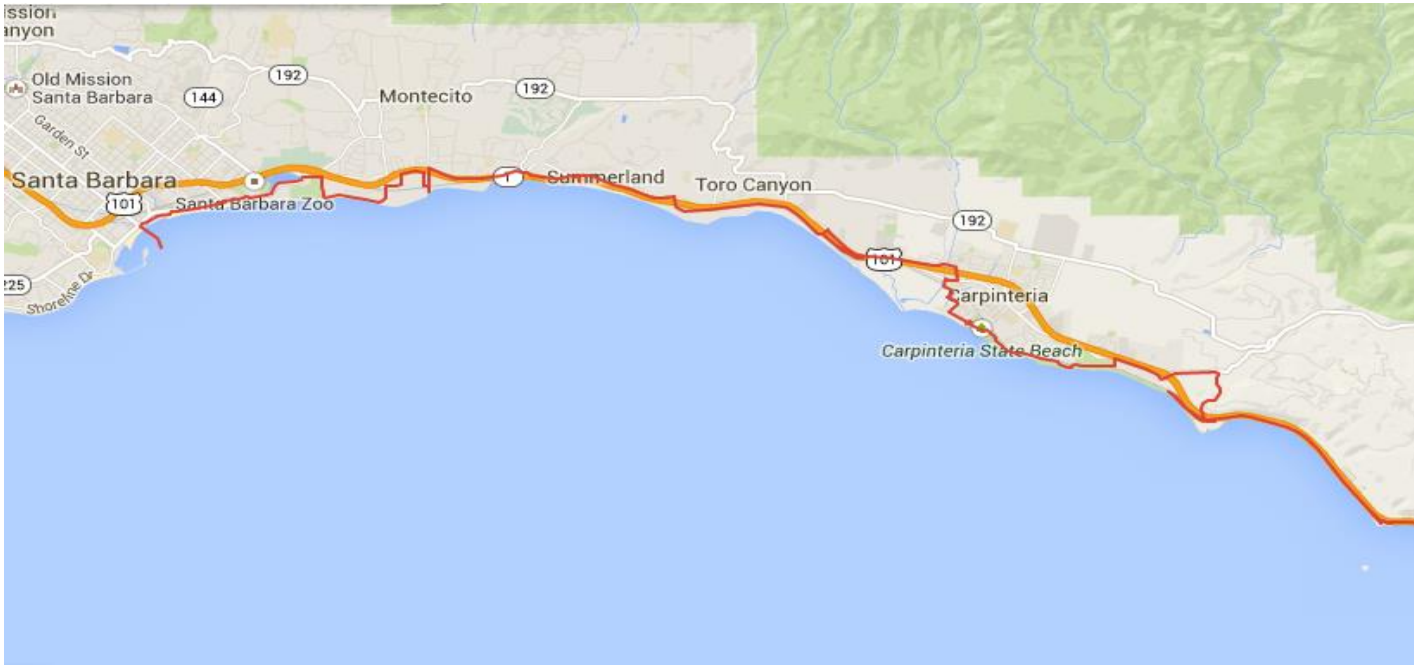

Summerland

Scenic ride along the Southern Santa Barbara County Coast between Rincon Point and Stearns Wharf.

Photos

Detail Map

Ride-A-Long

Carpinteria

Bike Rides

Bike Trails

County Rides

Summerland

Summerland