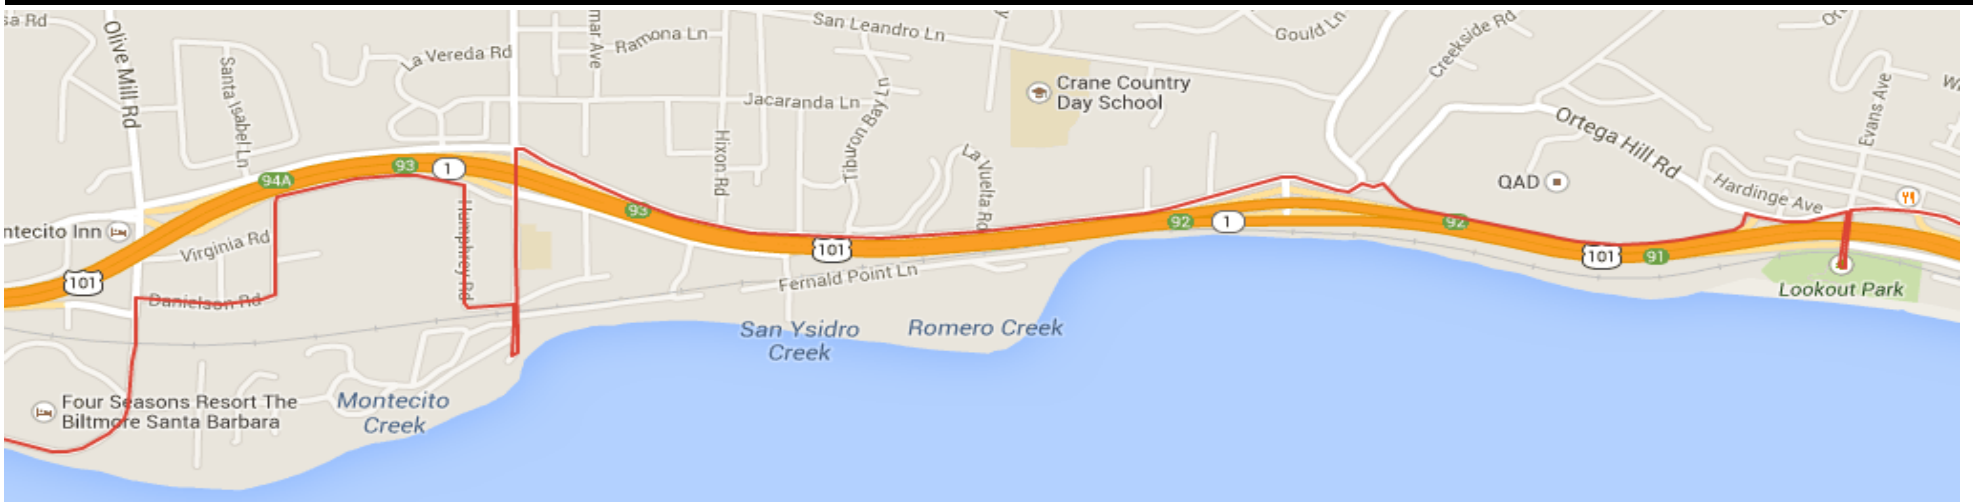

Summerland

Scenic ride along the Southern Santa Barbara County Coast between Rincon Point and Stearns Wharf.

Photos

Detail Map

Ride-A-Long

Carpinteria

Bike Rides

Bike Trails

County Rides

Summerland

Summerland