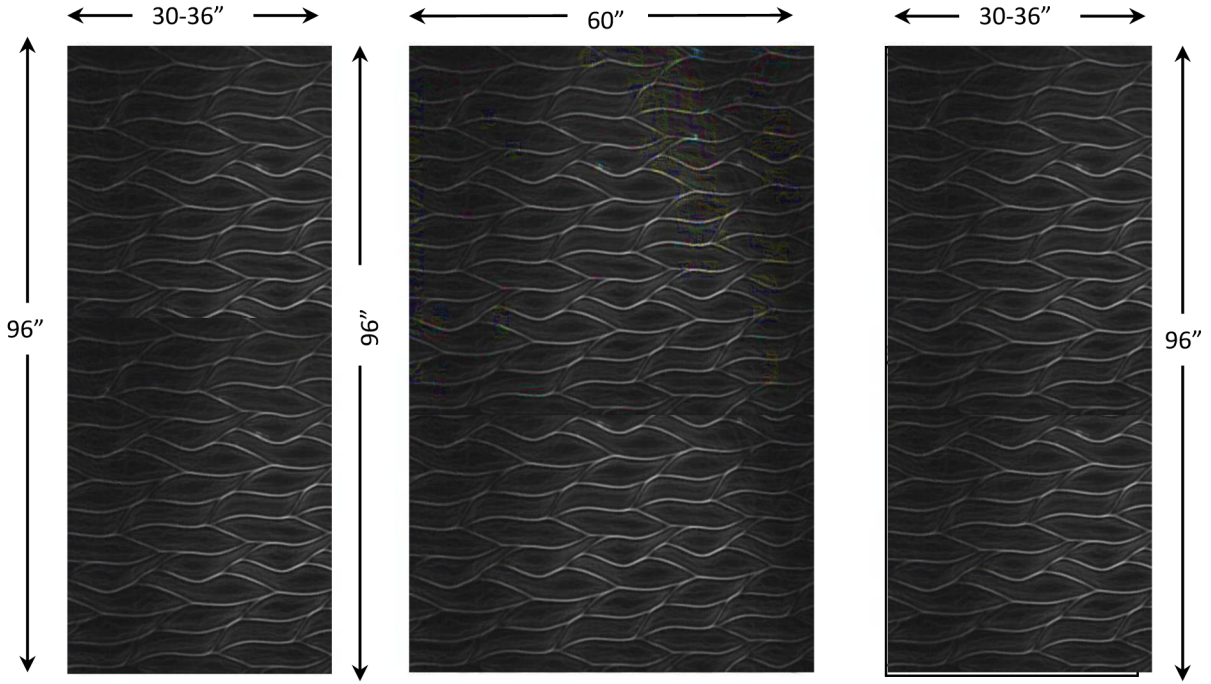

# SS-6000

## Standard Features:

- Up to 96" (244 cm) Max height.
- Back Wall: 60" (152 cm) Max width.
- Side Walls: Up to 36" (91 cm) Max width.
- ¼ Nominal thickness.
- Gloss & matte Finish.